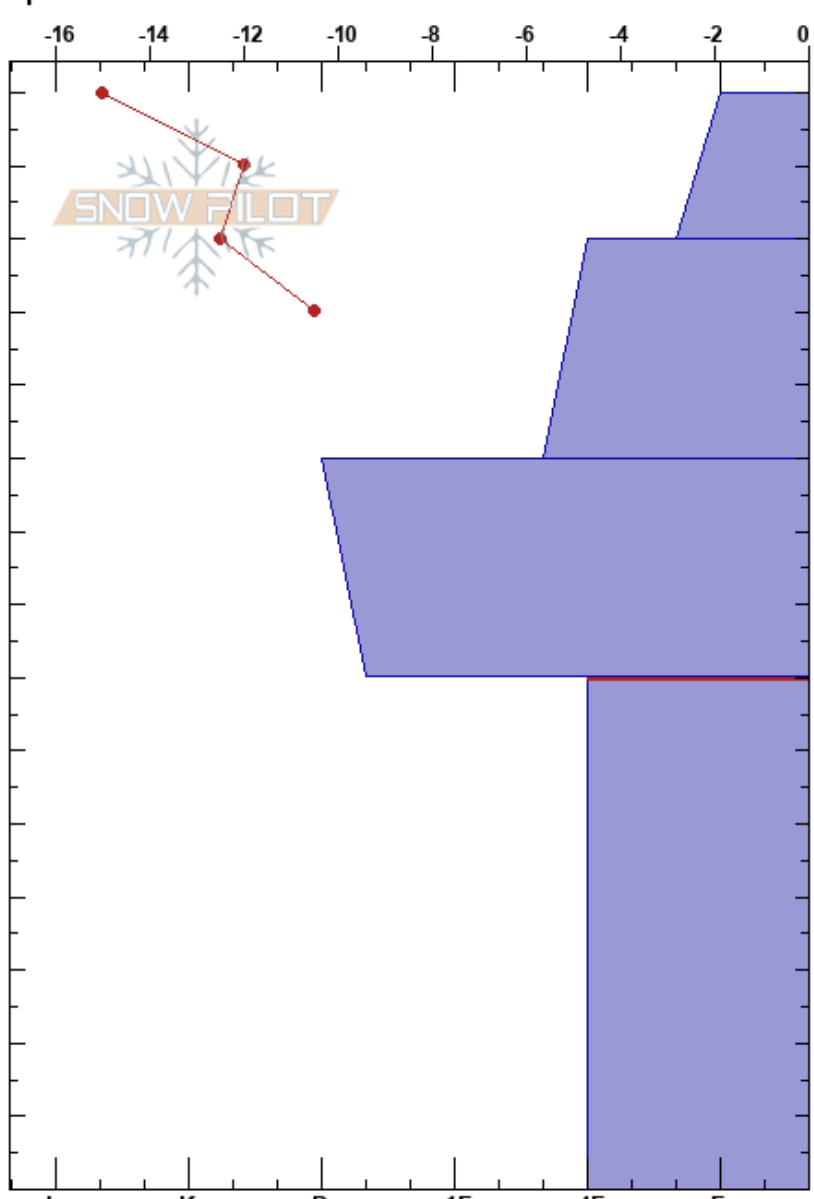

Montgomery Pass  
 Cameron Pass  
 CO  
 Elevation: 10790 ft  
 Aspect: N  
 Specifics:

Camilo Gomez  
 01/13/2025 - 1:00pm  
 Co-ord: 13T 423764E 4488478N  
 Slope Angle: 19°  
 Wind Loading: no

Stability: **HS:150**  
 Air Temperature: -15.5°C PF:45 70-0cm: Problematic layer  
 Sky Cover: OVC PS:35  
 Precipitation: NO  
 Wind: NW Strong

Form	Crystal		Moisture	$\rho$ kg/m <sup>3</sup>	Stability tests & Layer comments
	Size				
/	1				
/ (Ø)	1(0.5)	D			
□	0.5	D			
●	0.5-1	D			
□	1-2	D			← PST49/100 (End) @70cm
					← CT29, BRK @50cm
					← ECTX

Notes: Open Glade Below Tree Line near Montgomery Pass, Cameron Pass CO.