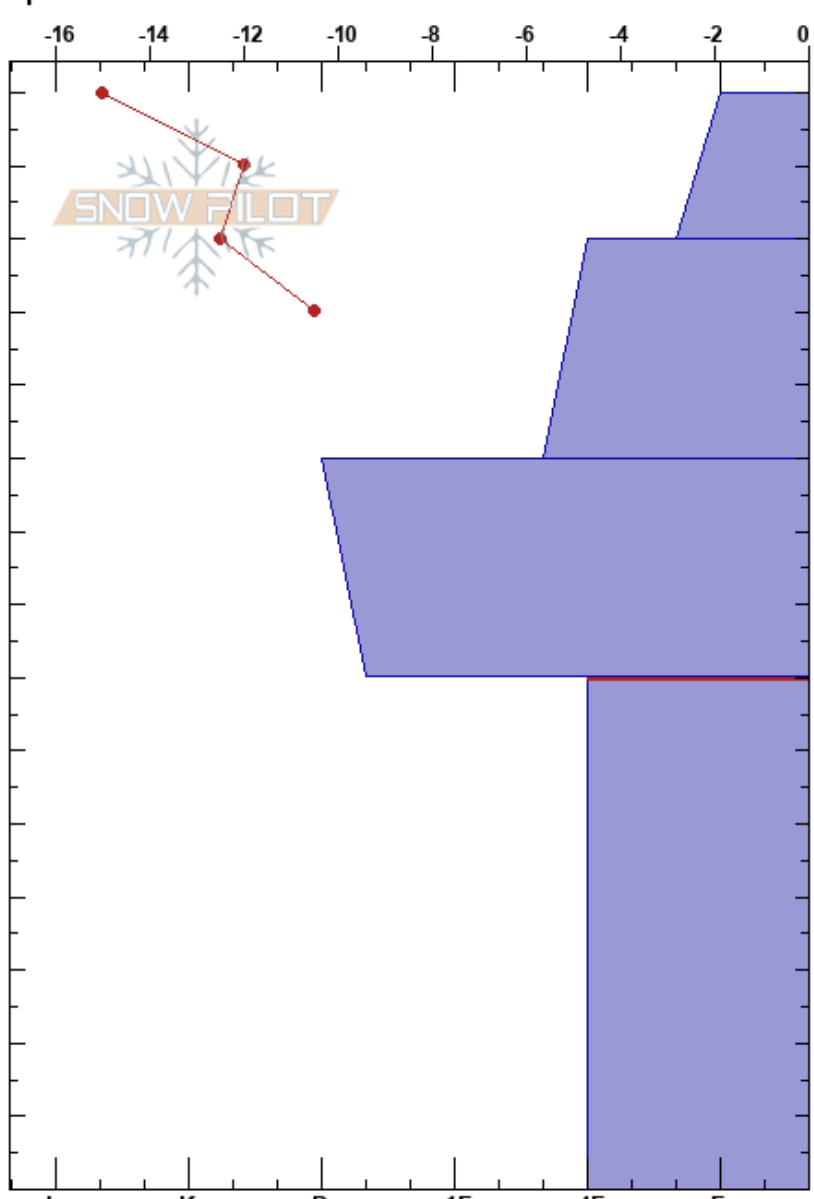

Montgomery Pass
 Cameron Pass
 CO
 Elevation: 10790 ft
 Aspect: N
 Specifics:

Camilo Gomez
 01/13/2025 - 1:00pm
 Co-ord: 13T 423764E 4488478N
 Slope Angle: 19°
 Wind Loading: no

Stability: **HS:150**
 Air Temperature: -15.5°C PF:45 70-0cm: Problematic layer
 Sky Cover: OVC PS:35
 Precipitation: NO
 Wind: NW Strong

Form	Crystal		Moisture	ρ kg/m ³	Stability tests & Layer comments
	Size				
/	1				
/ (Ø)	1(0.5)	D			
□	0.5	D			
●	0.5-1	D			
□	1-2	D			← PST49/100 (End) @70cm
					← CT29, BRK @50cm
					← ECTX

Notes: Open Glade Below Tree Line near Montgomery Pass, Cameron Pass CO.