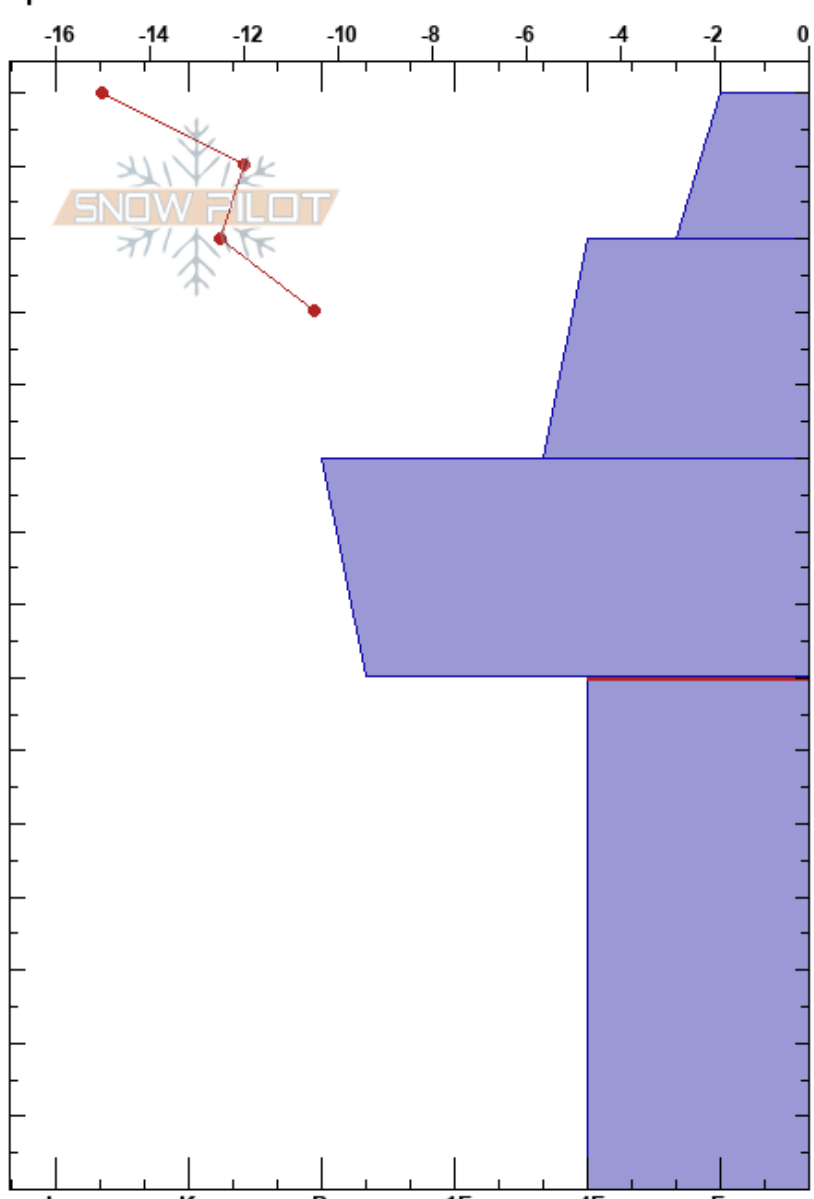

Montgomery Pass  
 Cameron Pass  
 CO  
 Elevation: 10790 ft  
 Aspect: N  
 Specifics:

Camilo Gomez  
 01/13/2025 - 1:00pm  
 Co-ord: 13T 423764E 4488478N  
 Slope Angle: 19°  
 Wind Loading: no

Stability: **HS:150**  
 Air Temperature: -15.5°C PF:45 70-0cm: Problematic layer  
 Sky Cover: OVC PS:35  
 Precipitation: NO  
 Wind: NW Strong

Form	Crystal		Moisture	$\rho$ kg/m <sup>3</sup>	Stability tests & Layer comments
	Size				
/	1				
/ (Ø)	1(0.5)	D			
□	0.5	D			
•	0.5-1	D			
□	1-2	D			← PST49/100 (End) @70cm
					← CT29, BRK @50cm
					← ECTX

Notes: Open Glade Below Tree Line near Montgomery Pass, Cameron Pass CO.