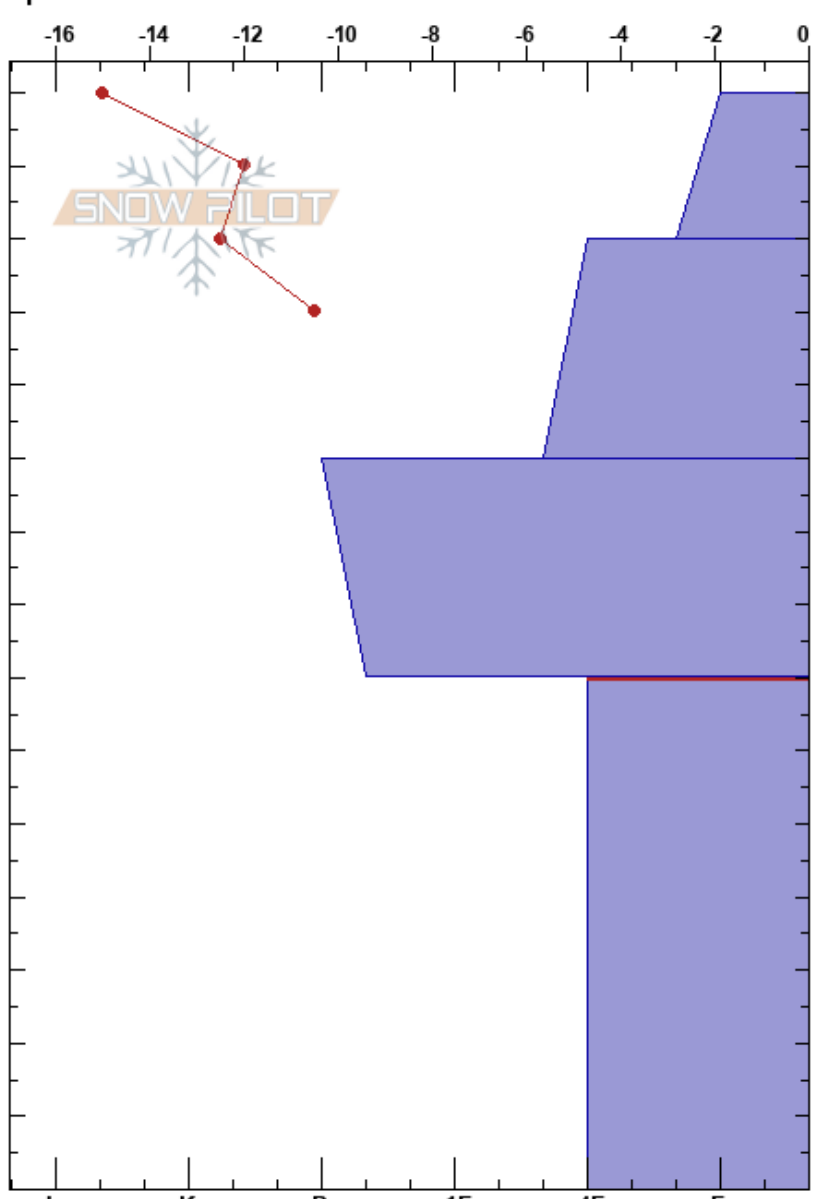

Montgomery Pass
 Cameron Pass
 CO
 Elevation: 10790 ft
 Aspect: N
 Specifics:

Camilo Gomez
 01/13/2025 - 1:00pm
 Co-ord: 13T 423764E 4488478N
 Slope Angle: 19°
 Wind Loading: no

Stability: **HS:150**
 Air Temperature: -15.5°C PF:45 70-0cm: Problematic layer
 Sky Cover: OVC PS:35
 Precipitation: NO
 Wind: NW Strong

Form	Crystal		Moisture	ρ kg/m ³	Stability tests & Layer comments
	Size				
/	1				
/ (Ø)	1(0.5)	D			
□	0.5	D			
●	0.5-1	D			
□	1-2	D			

Annotations on the right side of the table:

- ← PST49/100 (End) @70cm
- ← CT29, BRK @50cm
- ← ECTX

Notes: Open Glade Below Tree Line near Montgomery Pass, Cameron Pass CO.