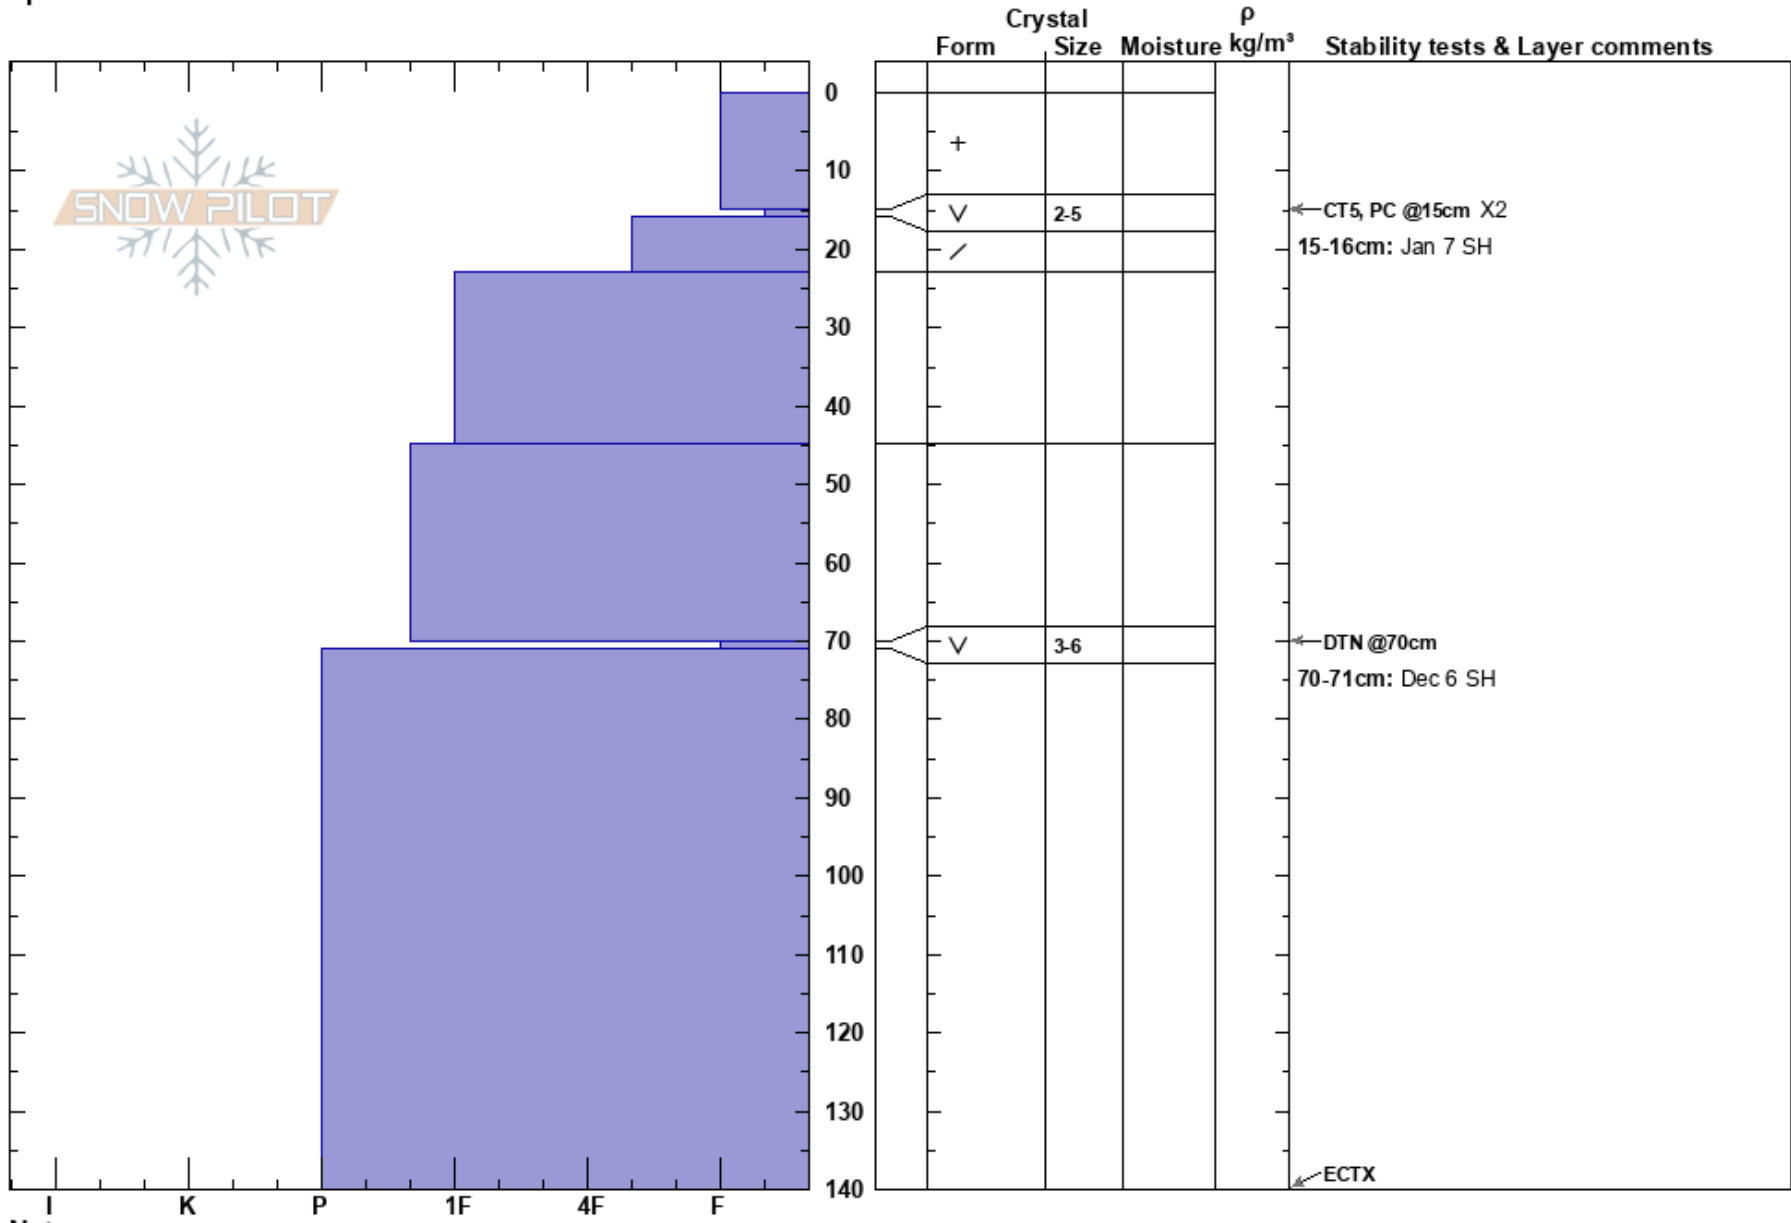

Rodeo  
 Selkirks  
 BC  
 Elevation: 1725 m  
 Aspect: N  
 Specifics:

Morgan Dinsdale  
 14/01/2025 - 11:30  
 Co-ord: 50.21127N, -117.03064E  
 Slope Angle: 25°  
 Wind Loading:

Stability:  
 Air Temperature:  
 Sky Cover: BKN  
 Precipitation: NO  
 Wind: Calm

HS:140  
 PF:40  
 Layer Notes:  
 15-16cm: Jan 7 SH  
 15-16cm: Problematic layer  
 70-71cm: Dec 6 SH

Notes:  
 I K P 1F 4F F