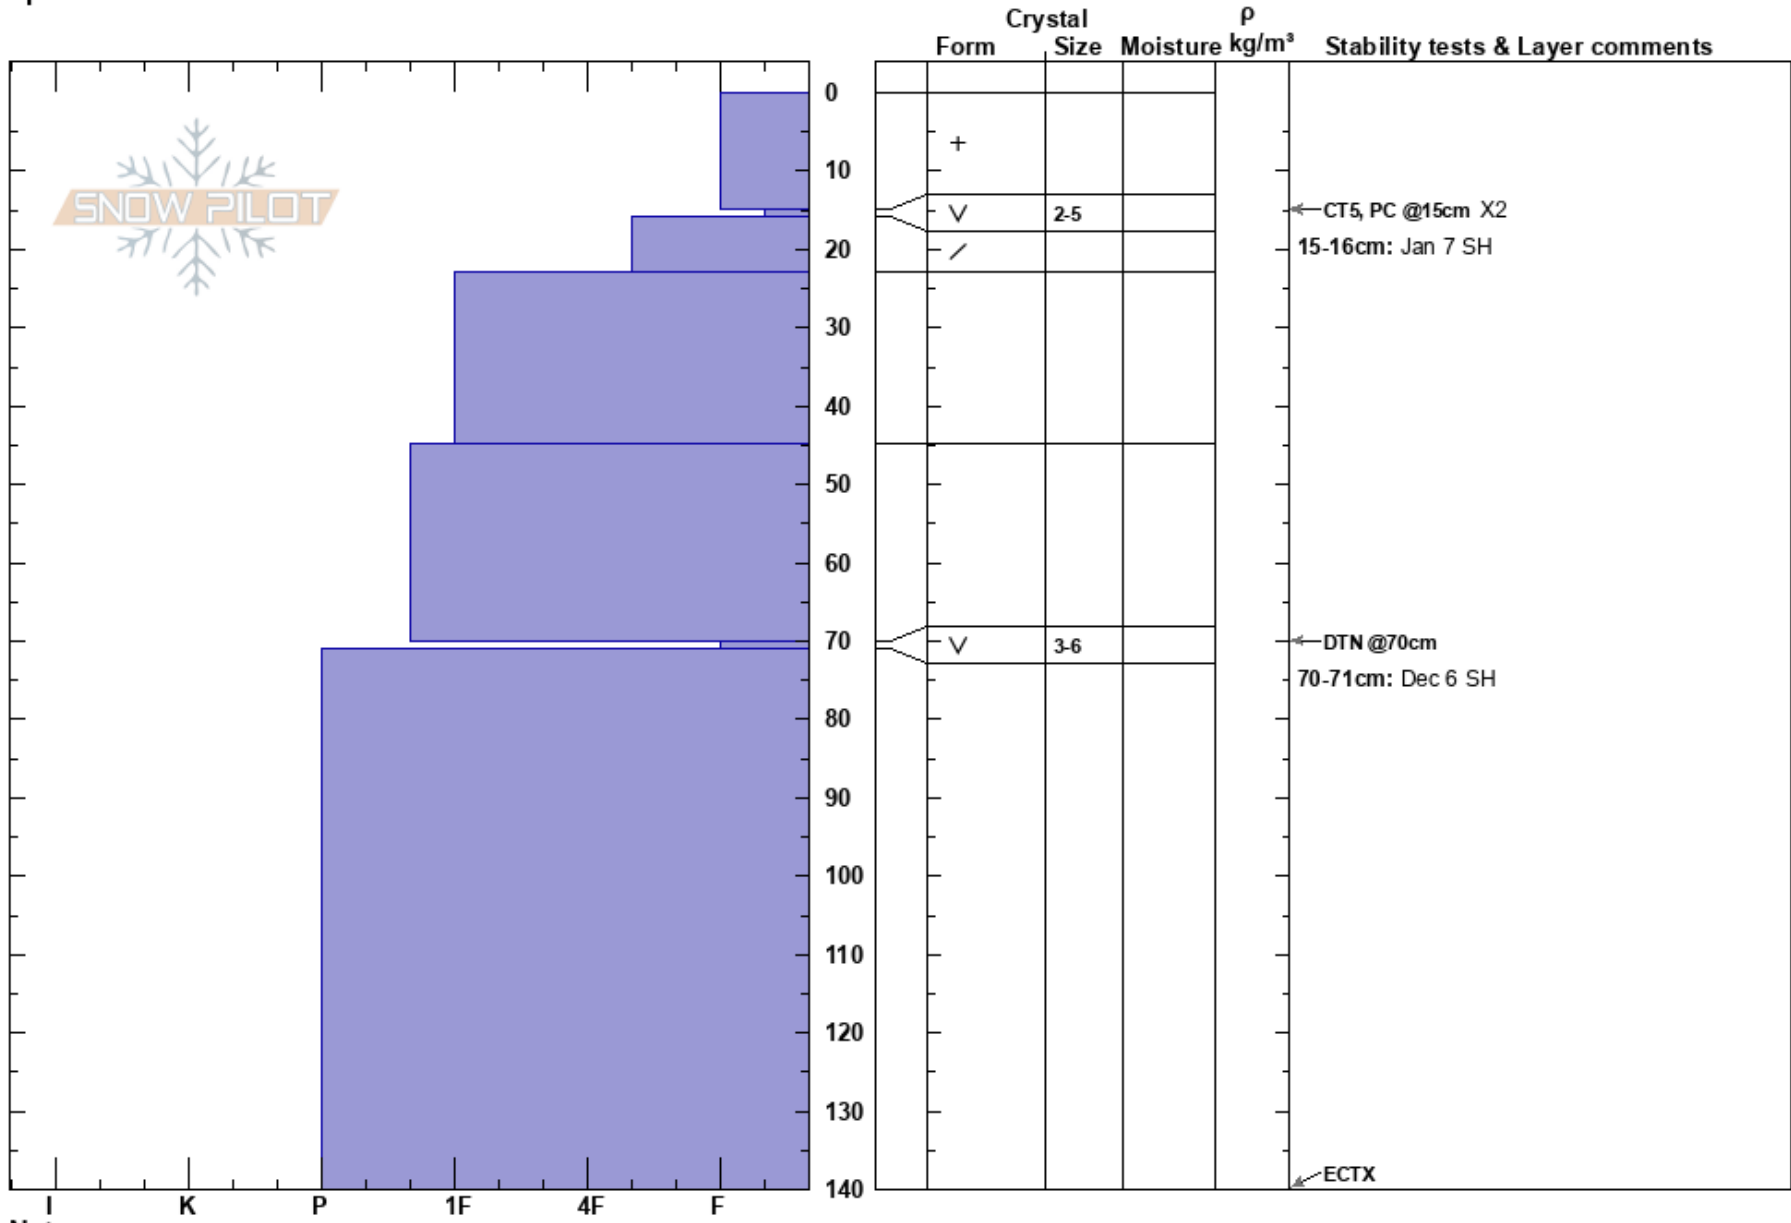

Rodeo
 Selkirks
 BC
 Elevation: 1725 m
 Aspect: N
 Specifics:

Morgan Dinsdale
 14/01/2025 - 11:30
 Co-ord: 50.21127N, -117.03064E
 Slope Angle: 25°
 Wind Loading:

Stability:
 Air Temperature:
 Sky Cover: BKN
 Precipitation: NO
 Wind: Calm

HS:140
 PF:40
 15-16cm: Jan 7 SH
 15-16cm: Problematic layer
 70-71cm: Dec 6 SH

Notes: