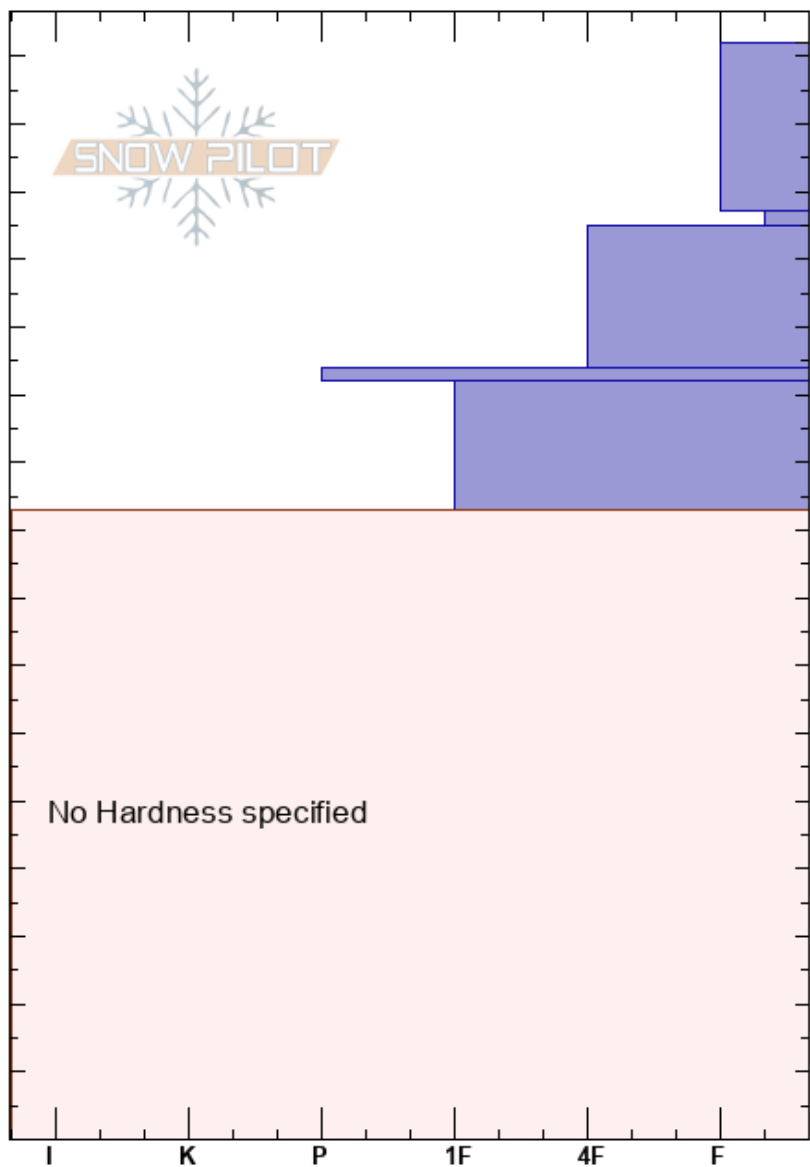

Valentines on Microdot
Talkeetna Mountains
AK

Taylor Crocker
02/14/2018 - 1:17pm
Co-ord: 61.78712N, -149.26634E
Slope Angle: 15°
Wind Loading:

Stability:
Air Temperature: 23°F
Sky Cover: OVC
Precipitation: S2
Wind: Calm

HS:162
Layer Notes:
114-112cm: Problematic layer
93-0cm: Did not study 93-0.

Elevation: 3730 ft
Aspect: 220°
Specifics: Recent avalanche activity on different slopes; We skied slope

Depth (cm)	Crystal		Moisture	ρ kg/m ³	Stability tests & Layer comments
	Form	Size			
162					
150	+				
140					
130	v				
120					
110					
100					
90					
80					
70					
60					
50					
40					93-0cm: Did not study 93-0.
30					
20					
10					
0					CTN