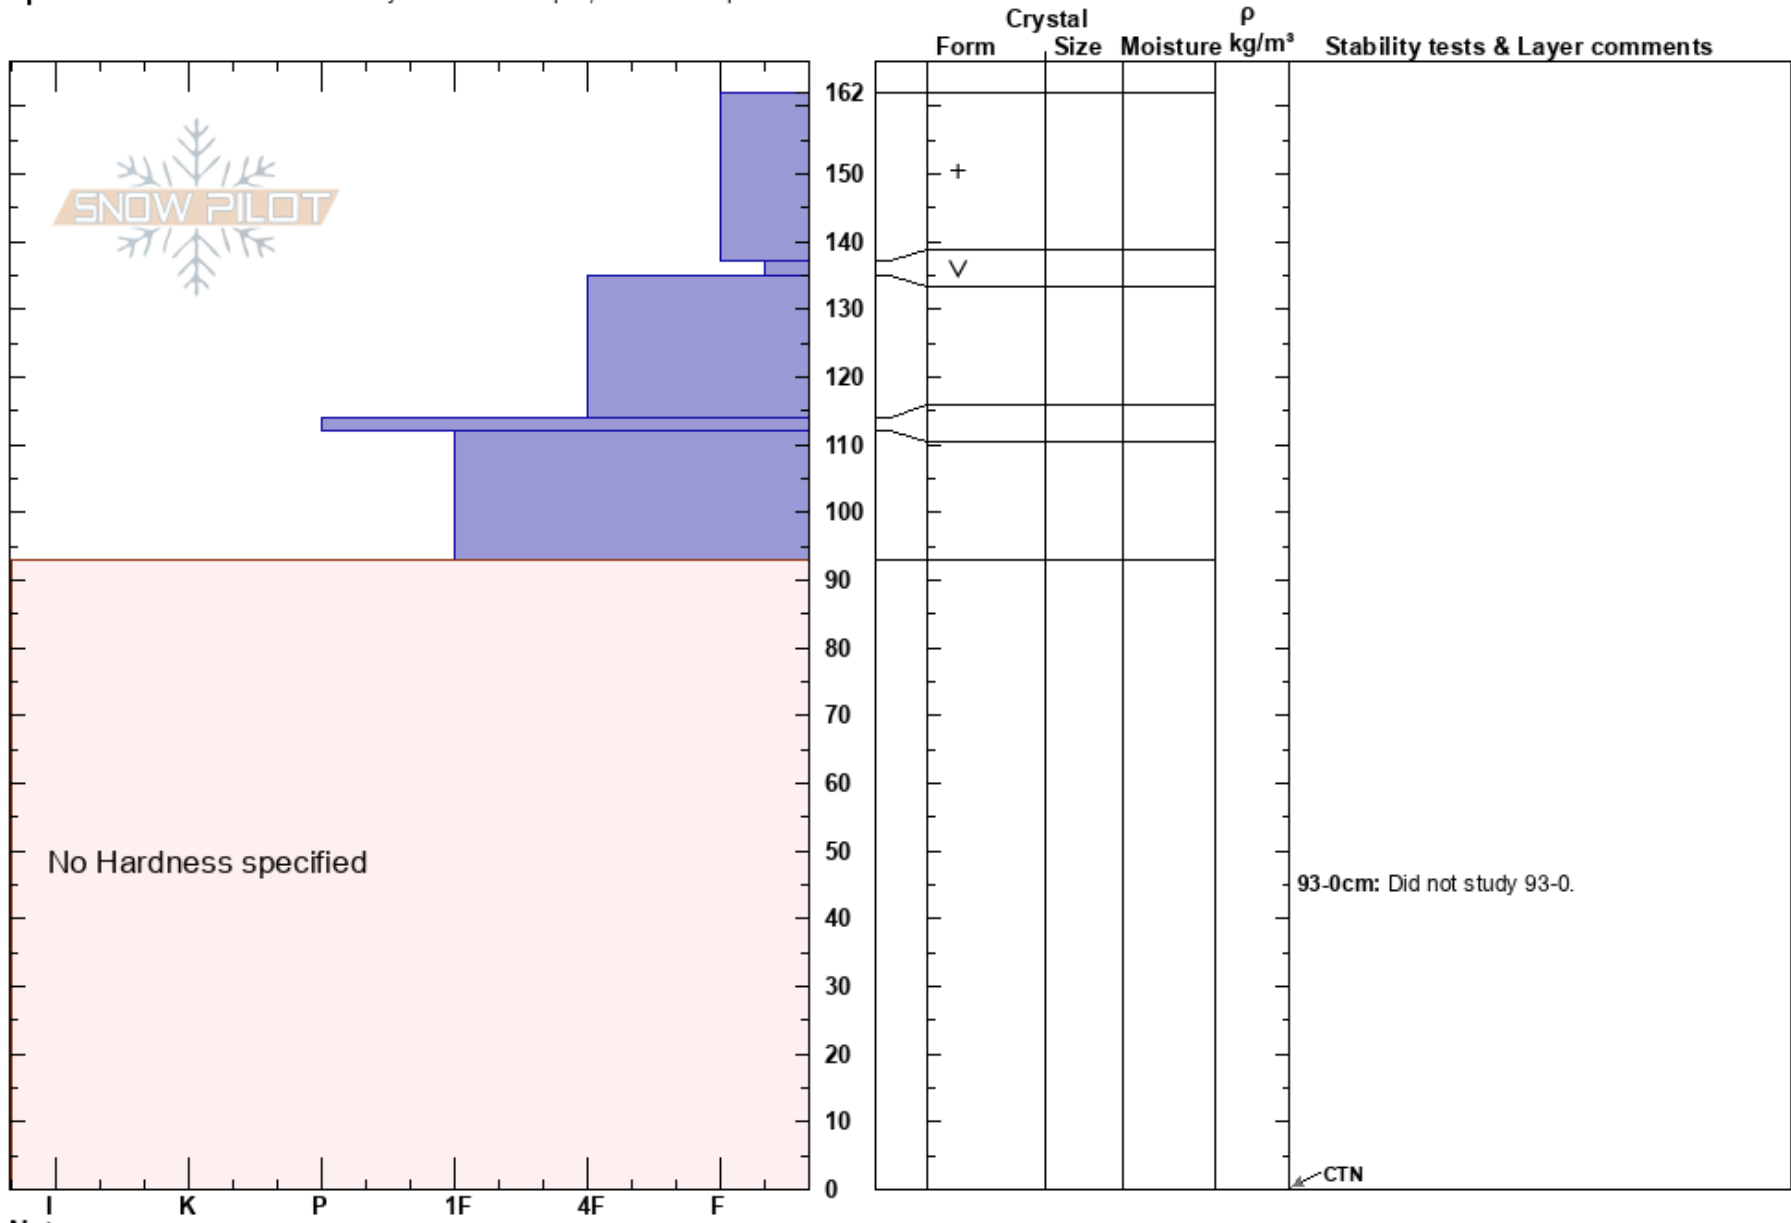

Valentines on Microdot
 Talkeetna Mountains
 AK
 Elevation: 3730 ft
 Aspect: 220°
 Specifics: Recent avalanche activity on different slopes; We skied slope

Taylor Crocker
 02/14/2018 - 1:17pm
 Co-ord: 61.78712N, -149.26634E
 Slope Angle: 15°
 Wind Loading:

Stability:
 Air Temperature: 23°F
 Sky Cover: OVC
 Precipitation: S2
 Wind: Calm

HS:162
 114-112cm: Problematic layer
 93-0cm: Did not study 93-0.

Notes: