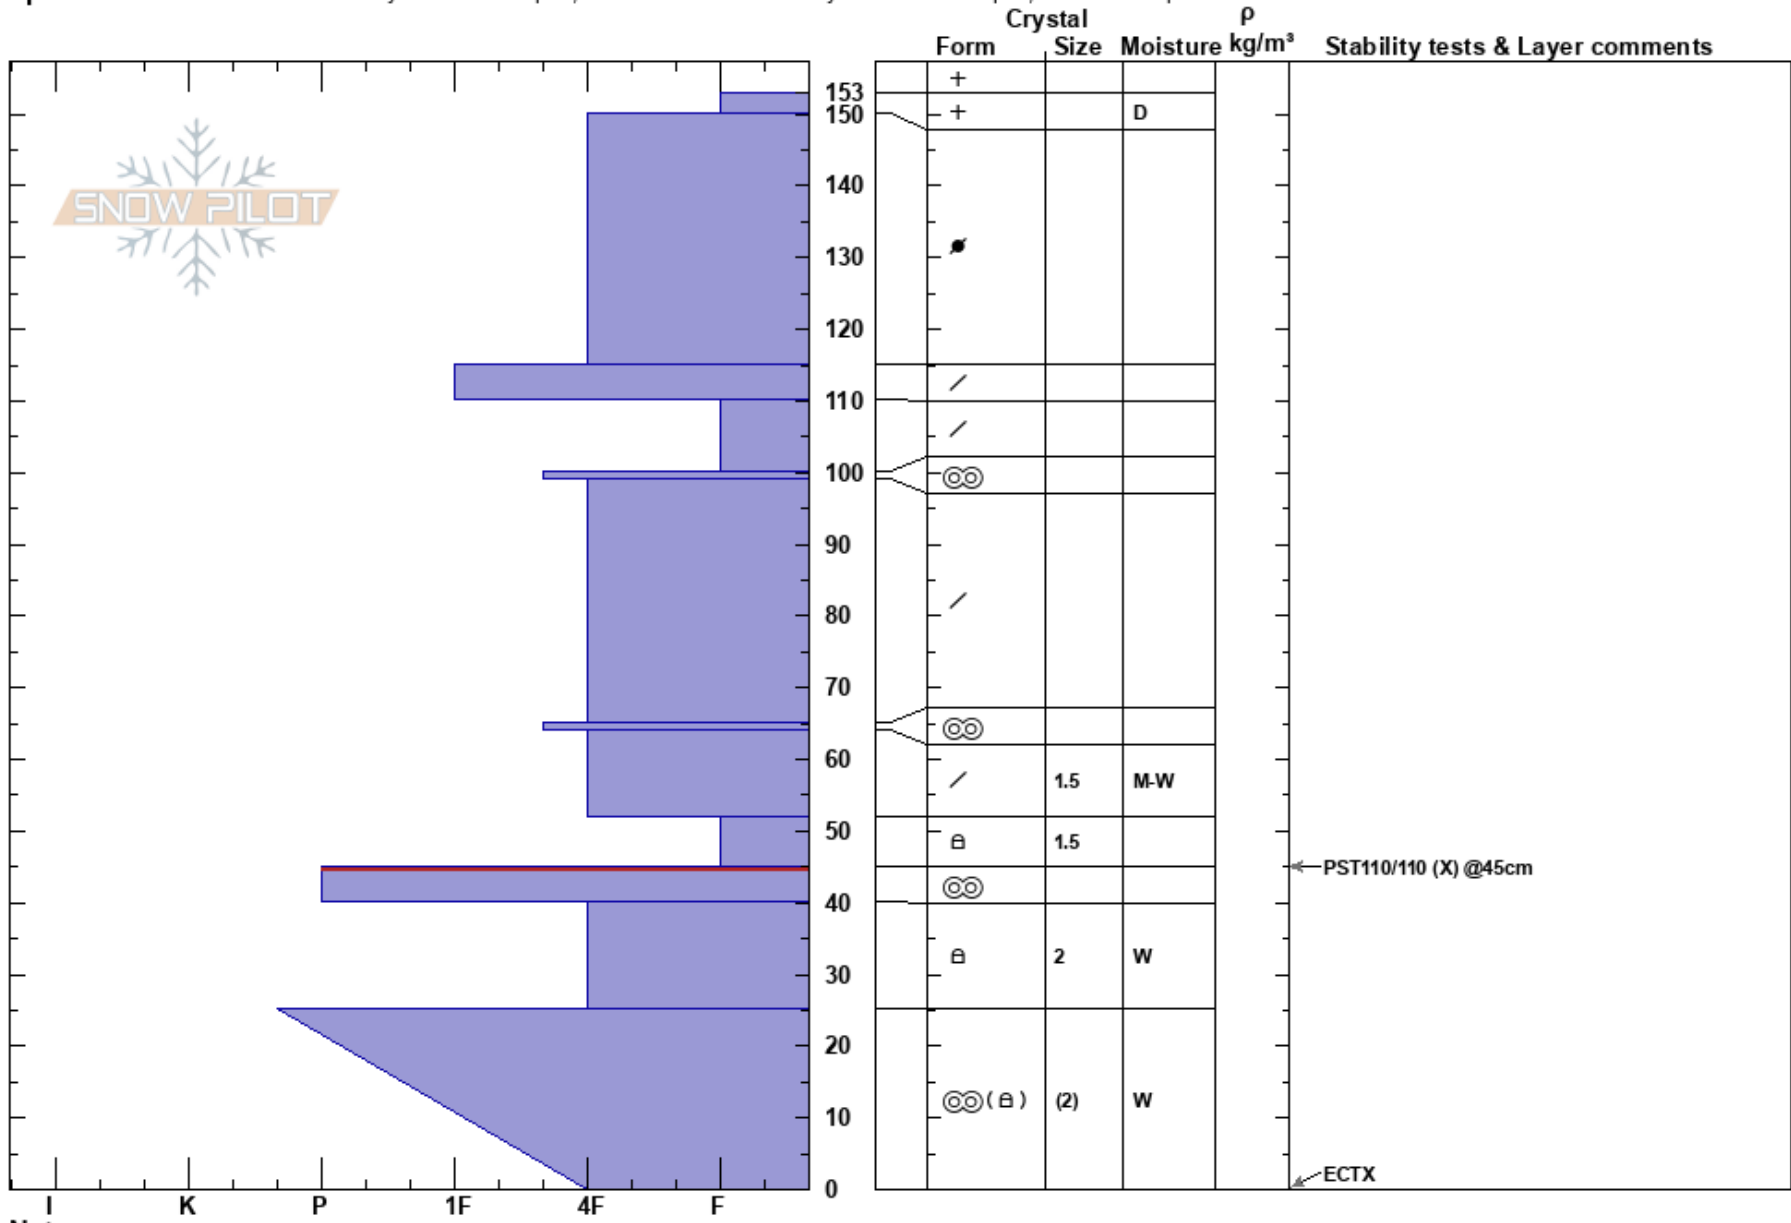

Fresno
 Kenai Mountains
 AK
 Elevation: 2300 ft
 Aspect: SE

Michael Kerst
 01/13/2025 - 2:00pm
 Co-ord: 60.67550N, -149.49337W
 Slope Angle: 18°
 Wind Loading: previous

Stability: Poor
 Air Temperature: -2°C
 Sky Cover: OVC
 Precipitation: S1
 Wind: Calm

HS:153
 Layer Notes:
 45-40cm: Problematic layer

Specifics: Recent avalanche activity on similar slopes; Recent avalanche activity on different slopes; We skied slope

Notes: