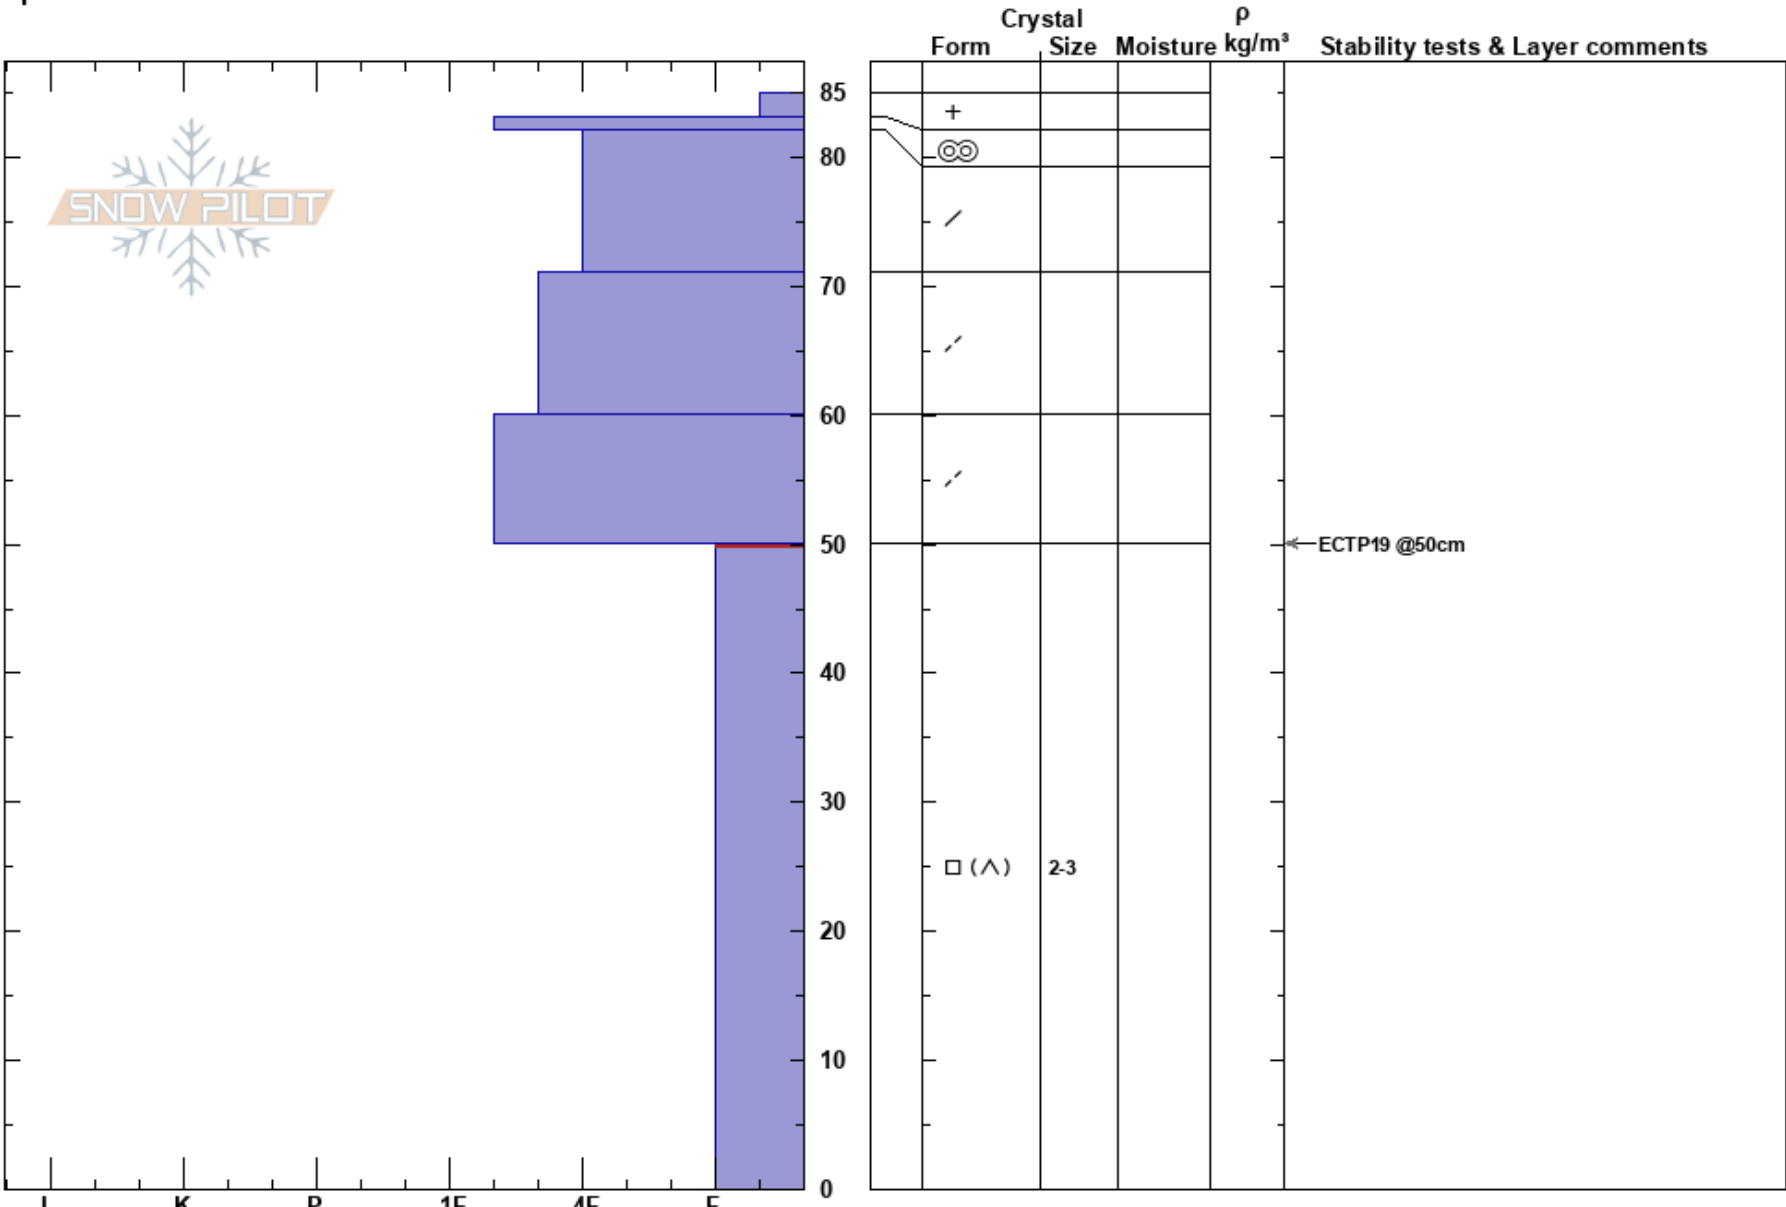

East Bowl
 Central Wasatch
 UT
 Elevation: 10210 ft
 Aspect: W
 Specifics:

Nikki Champion
 01/13/2025 - 1:51pm
 Co-ord: 40.61611N, -111.61611W
 Slope Angle: 35°
 Wind Loading: yes

Stability:
 Air Temperature: -10°C
 Sky Cover: BKN
 Precipitation: S-1
 Wind: NW Moderate

HS:85
 50-0cm: Problematic layer

Notes: Broken skies transitioning to overcast