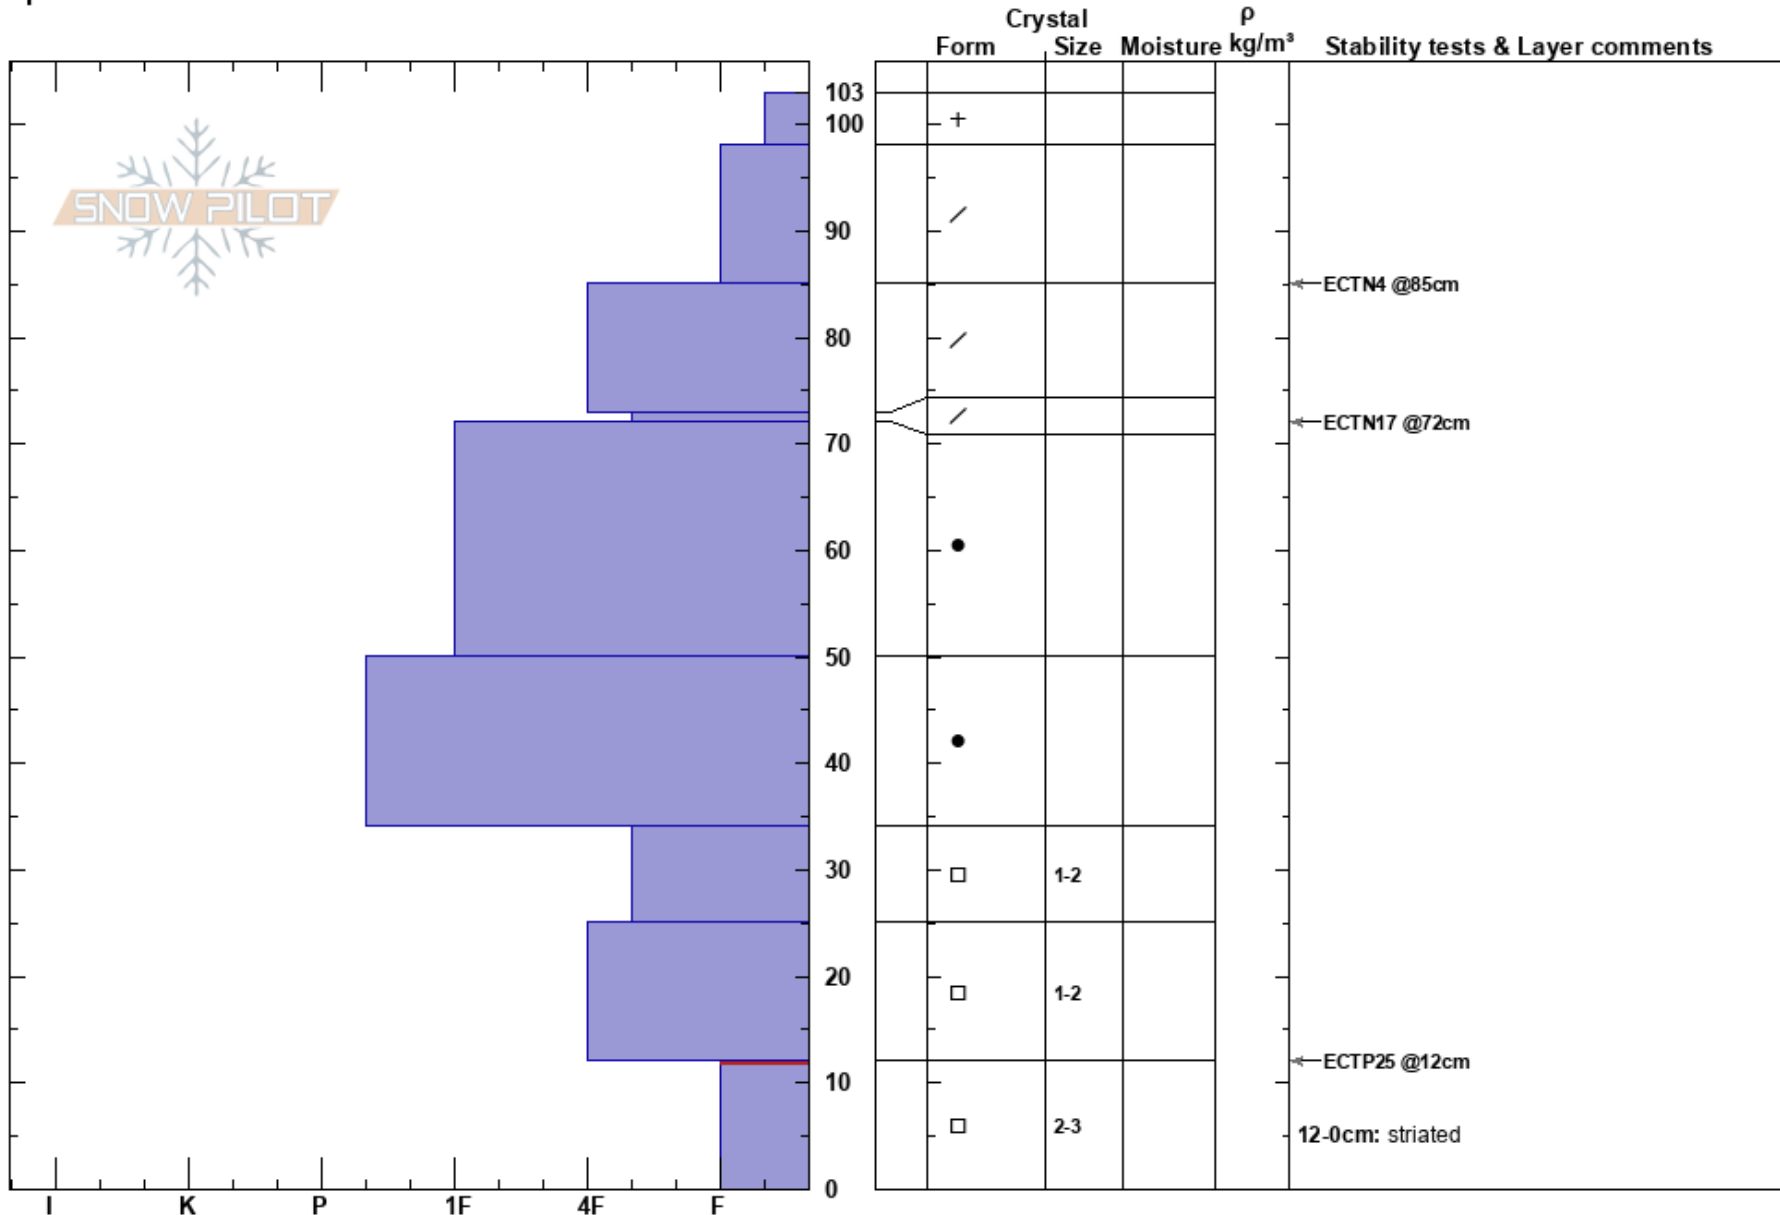

Blind Bull  
 Wyoming Range  
 WY  
 Elevation: 9000 ft  
 Aspect: NW  
 Specifics:

Alex Drinkard  
 01/13/2025 - 1:00pm  
 Co-ord: 42.95545N, -110.60971W  
 Slope Angle: 20°  
 Wind Loading: previous

Stability:  
 Air Temperature:  
 Sky Cover: BKN  
 Precipitation: S-1  
 Wind: NW Moderate

HS:103  
 PF:40  
 PS:20  
 12-0cm: striated  
 12-0cm: Problematic layer

Notes: