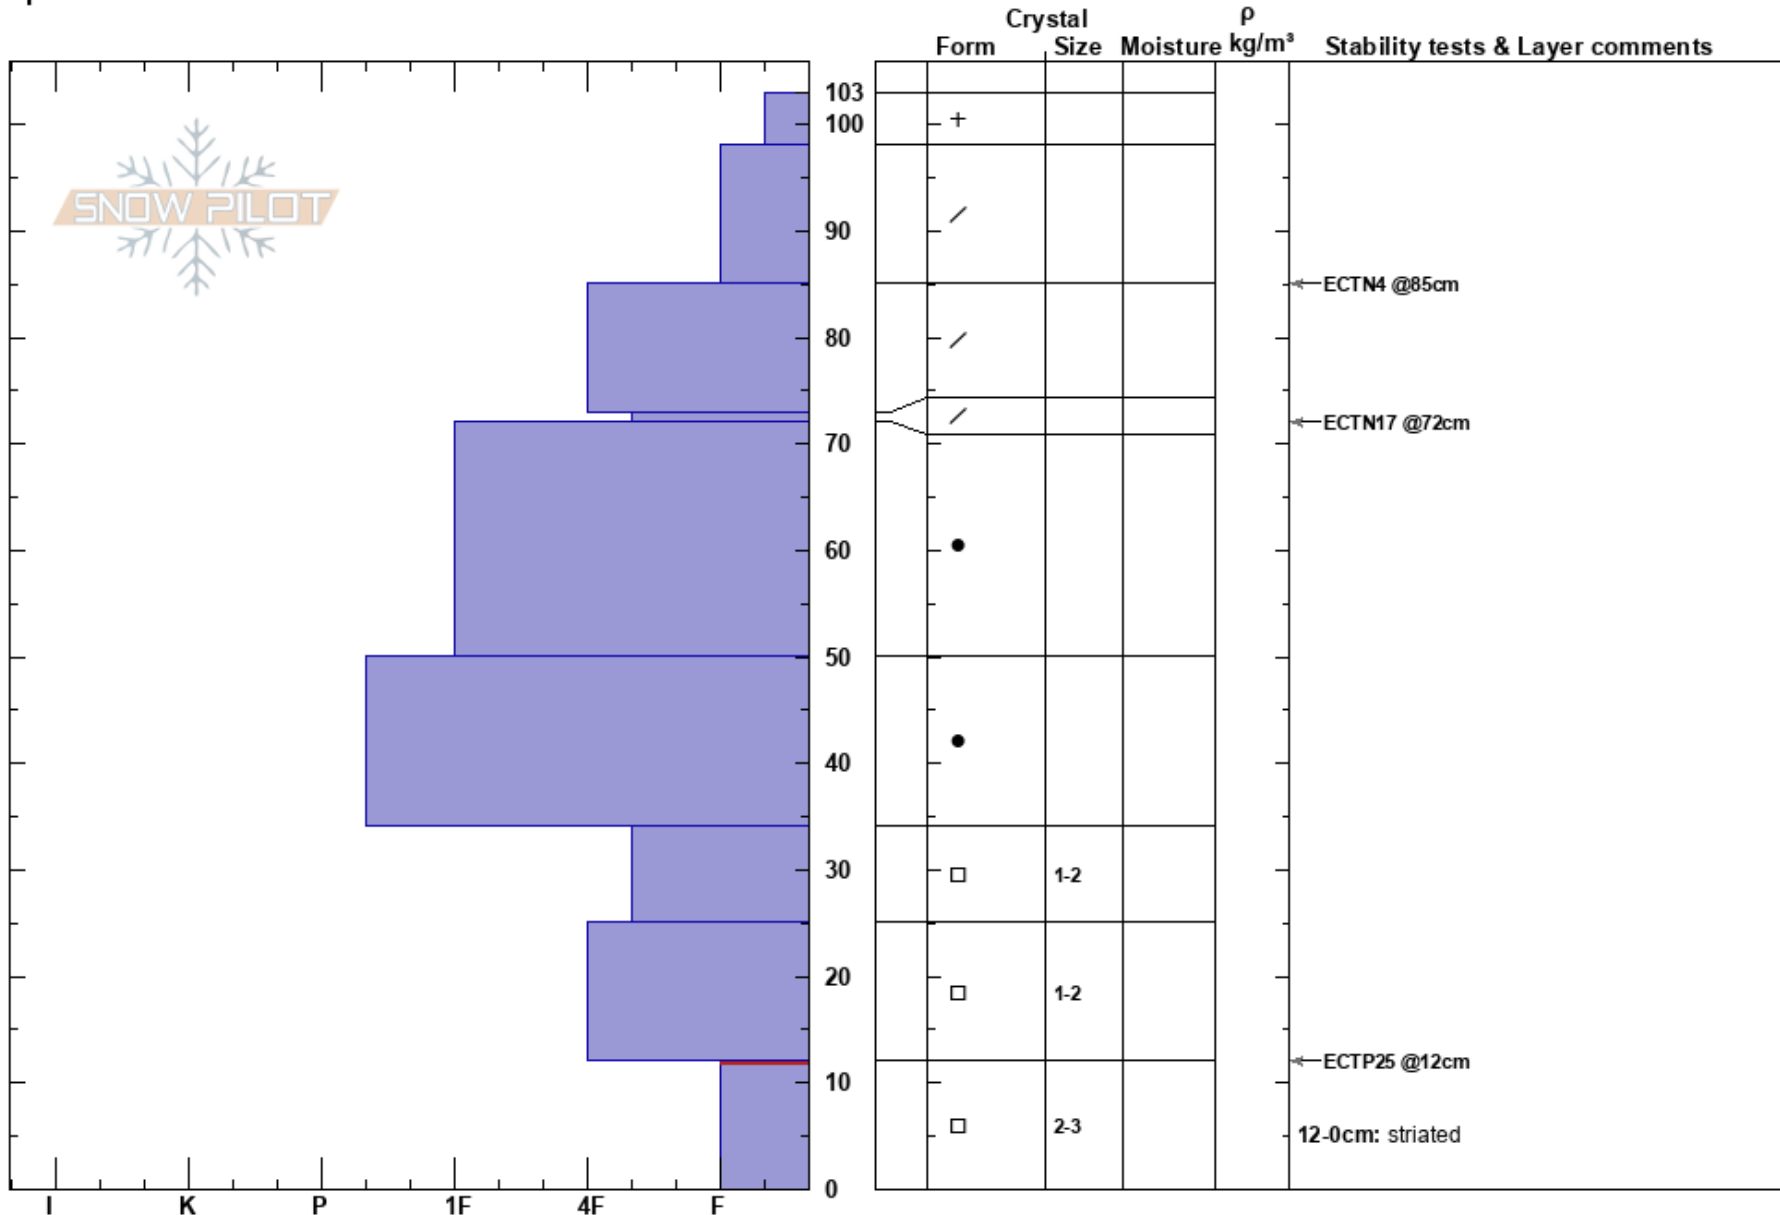

Blind Bull
 Wyoming Range
 WY
 Elevation: 9000 ft
 Aspect: NW
 Specifics:

Alex Drinkard
 01/13/2025 - 1:00pm
 Co-ord: 42.95545N, -110.60971W
 Slope Angle: 20°
 Wind Loading: previous

Stability:
 Air Temperature:
 Sky Cover: BKN
 Precipitation: S-1
 Wind: NW Moderate

HS:103
 PF:40
 PS:20
 12-0cm: striated
 12-0cm: Problematic layer

Notes: