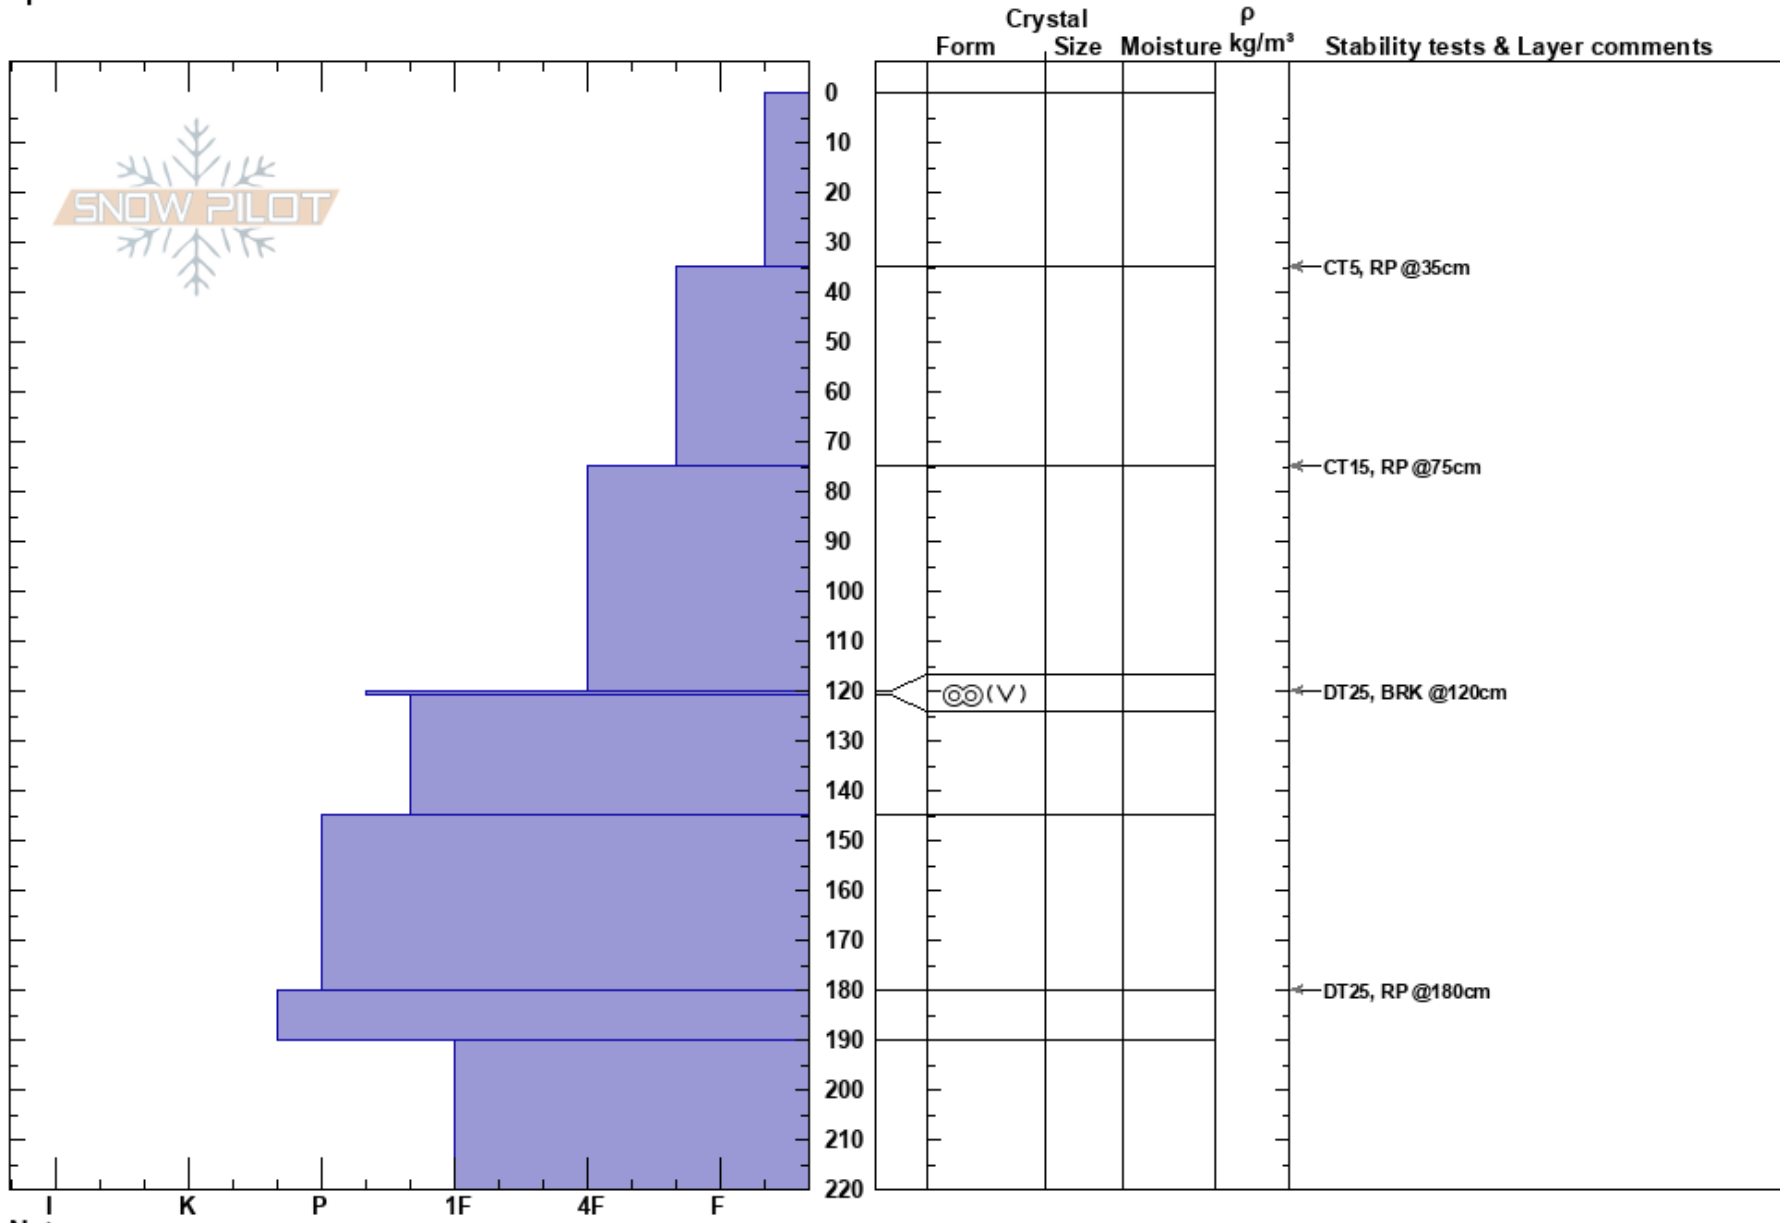

Graceland 2  
 Selkirks  
 BC  
 Elevation: 1180 m  
 Aspect: 90°  
 Specifics:

Scott Thumlert  
 14/02/2018 - 15:00  
 Co-ord: 11U 416639W 5724133N  
 Slope Angle: 38°  
 Wind Loading:

Stability:  
 Air Temperature:  
 Sky Cover:  
 Precipitation:  
 Wind:

HS:220  
 PF:110 120-121cm:Problematic layer

Notes: