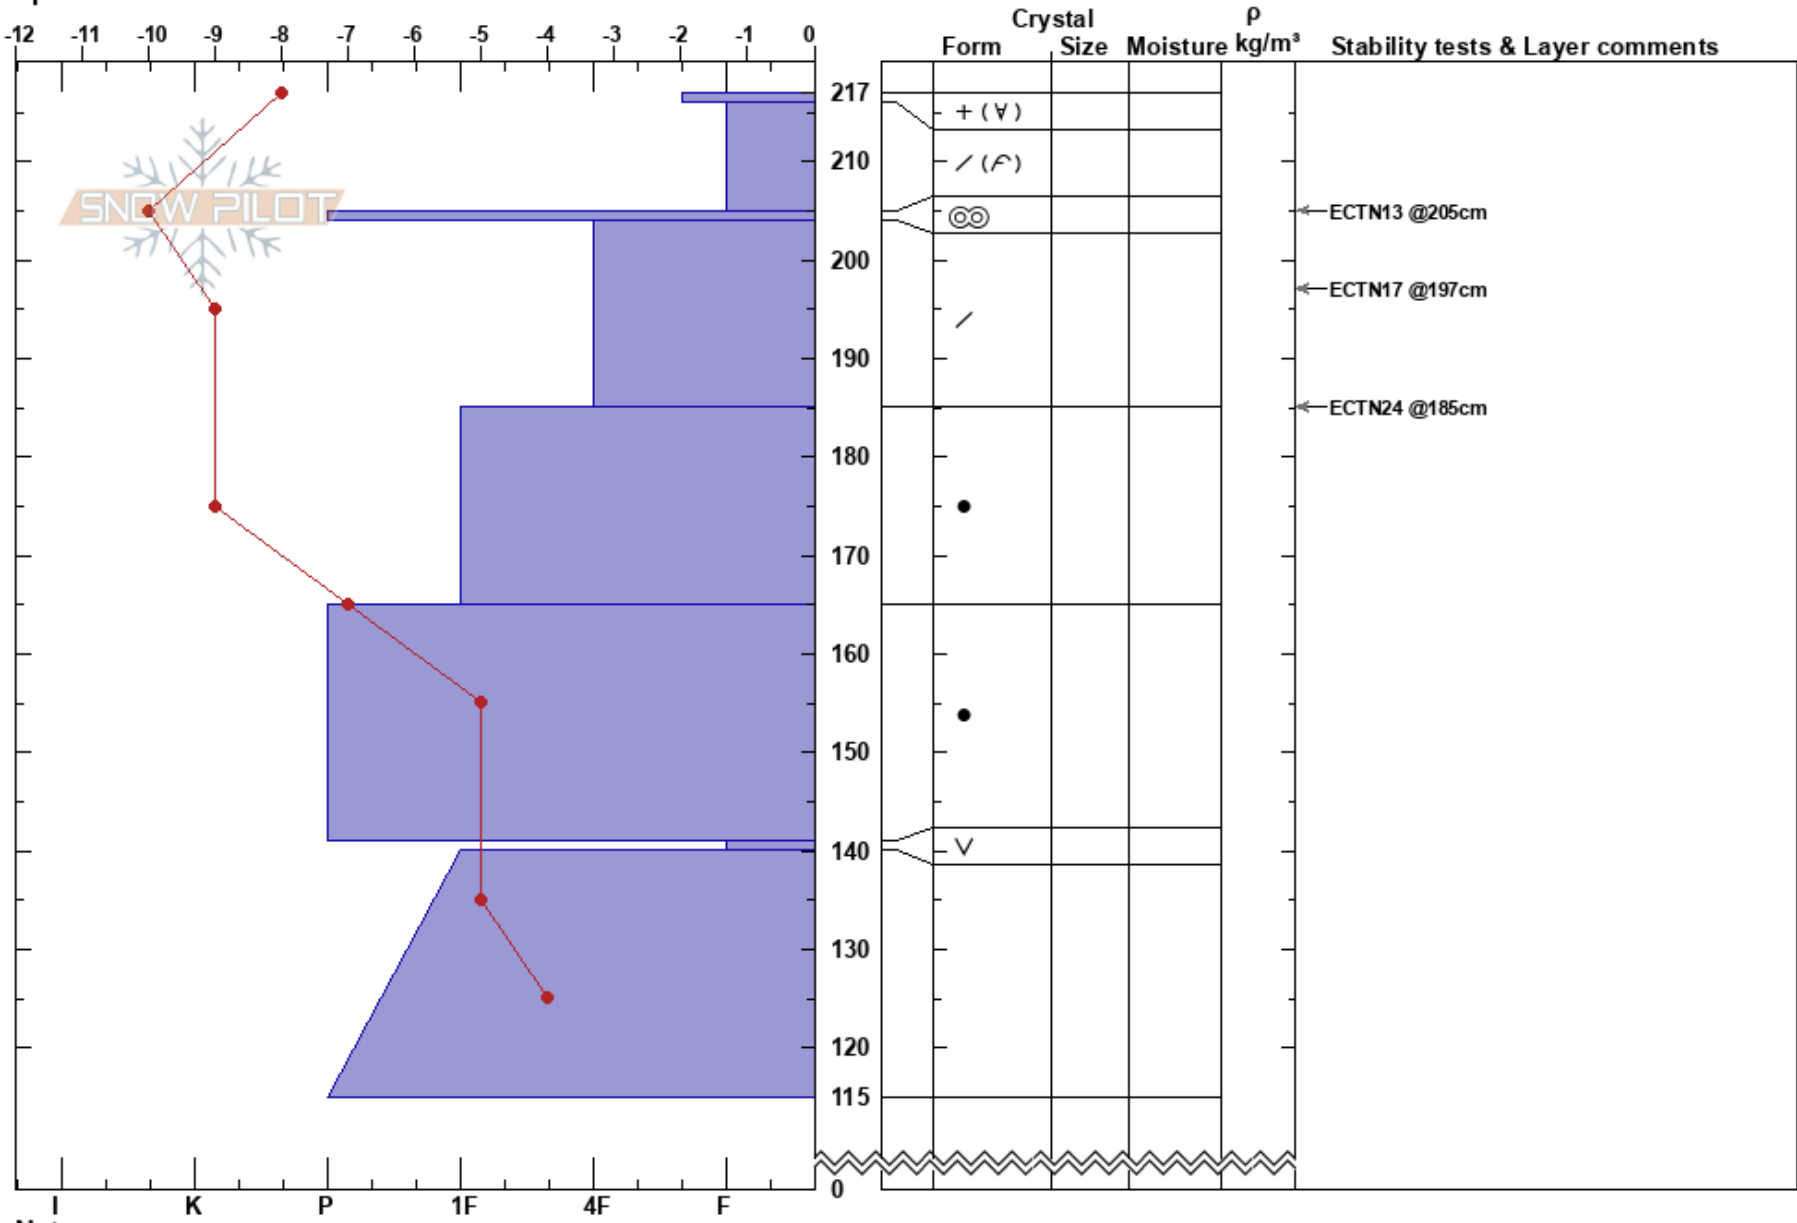

Study Plot
 Rattlesnake Mtns
 MT
 Elevation: 7400 ft
 Aspect: 0°
 Specifics:

Logan King
 02/14/2018 - 10:30am
 Co-ord: 47.03500N, -113.99024W
 Slope Angle: 0°
 Wind Loading: no

Stability: Good
 Air Temperature: -5°C
 Sky Cover: X
 Precipitation: S1
 Wind: NW Light Breeze

HS:217
 PF:20
 141-140cm:Problematic layer

Notes: