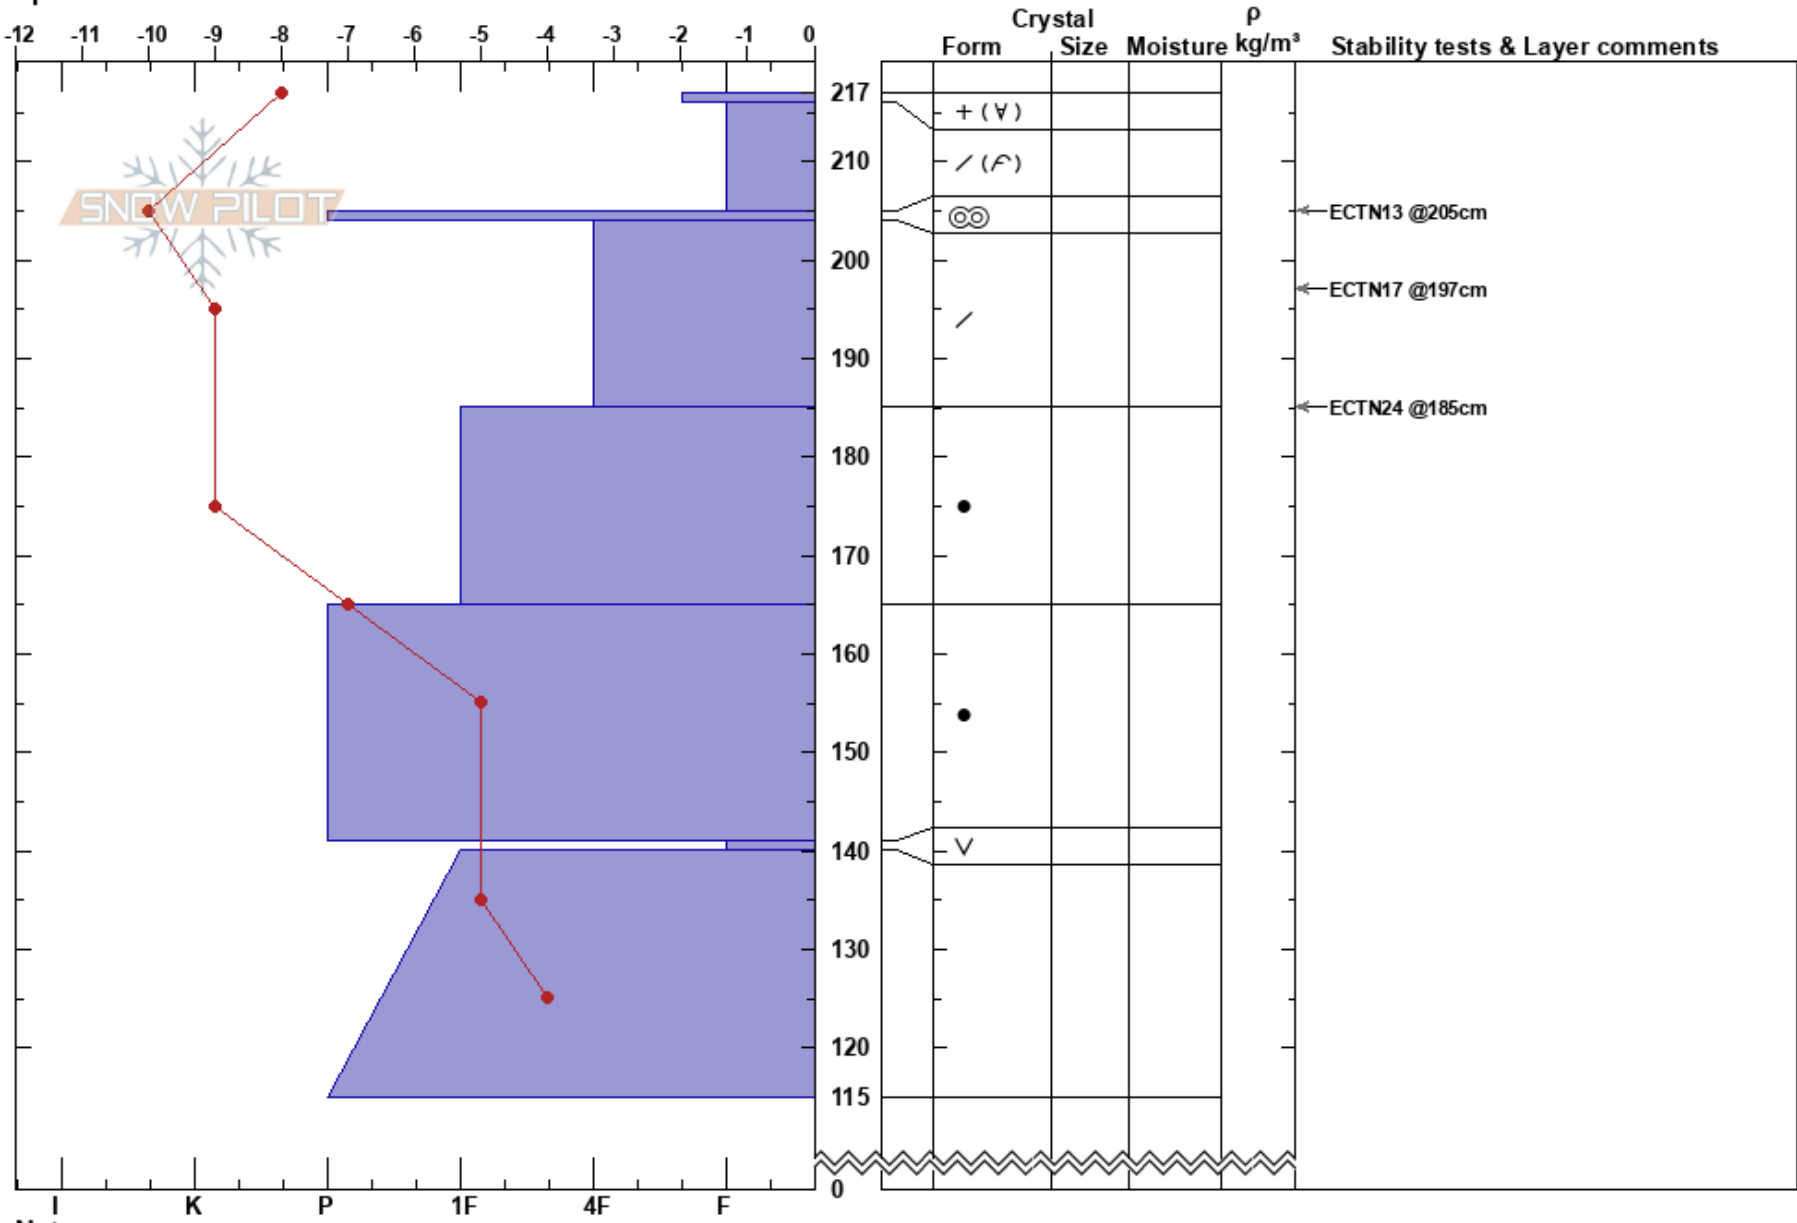

Study Plot  
 Rattlesnake Mtns  
 MT  
 Elevation: 7400 ft  
 Aspect: 0°  
 Specifics:

Logan King  
 02/14/2018 - 10:30am  
 Co-ord: 47.03500N, -113.99024W  
 Slope Angle: 0°  
 Wind Loading: no

Stability: Good  
 Air Temperature: -5°C  
 Sky Cover: X  
 Precipitation: S1  
 Wind: NW Light Breeze

HS:217  
 PF:20  
 141-140cm:Problematic layer

Notes: