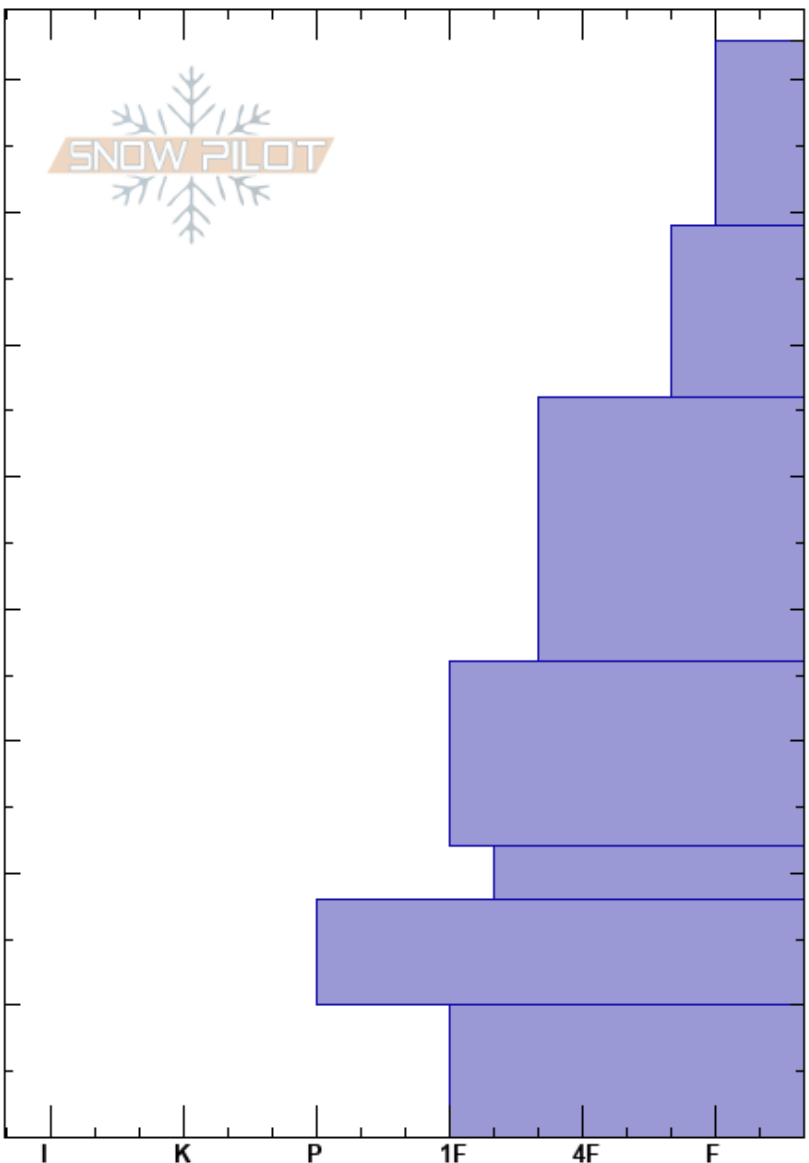

Bacon Rind South
 Madison Range-S
 MT
Elevation: 8665 ft
Aspect: 144°
Specifics: Collapsing, widespread; Cracking

Haylee Darby
 01/13/2025 - 12:00pm
Co-ord: 44.96908N, -111.09440W
Slope Angle: 18°
Wind Loading: no

Stability:
Air Temperature: -11°C
Sky Cover: OVC
Precipitation: S-1
Wind: W Calm

HS:83
PF:83
Layer Notes:

Elevation (ft)	Crystal		Moisture	ρ kg/m ³	Stability tests & Layer comments
	Form	Size			
83					
70-83	+				
60-70	/				
40-60	□	1			
20-40	□	1			
10-20	□	1-2			
0-10	□	1			
0-10	□	2-4			