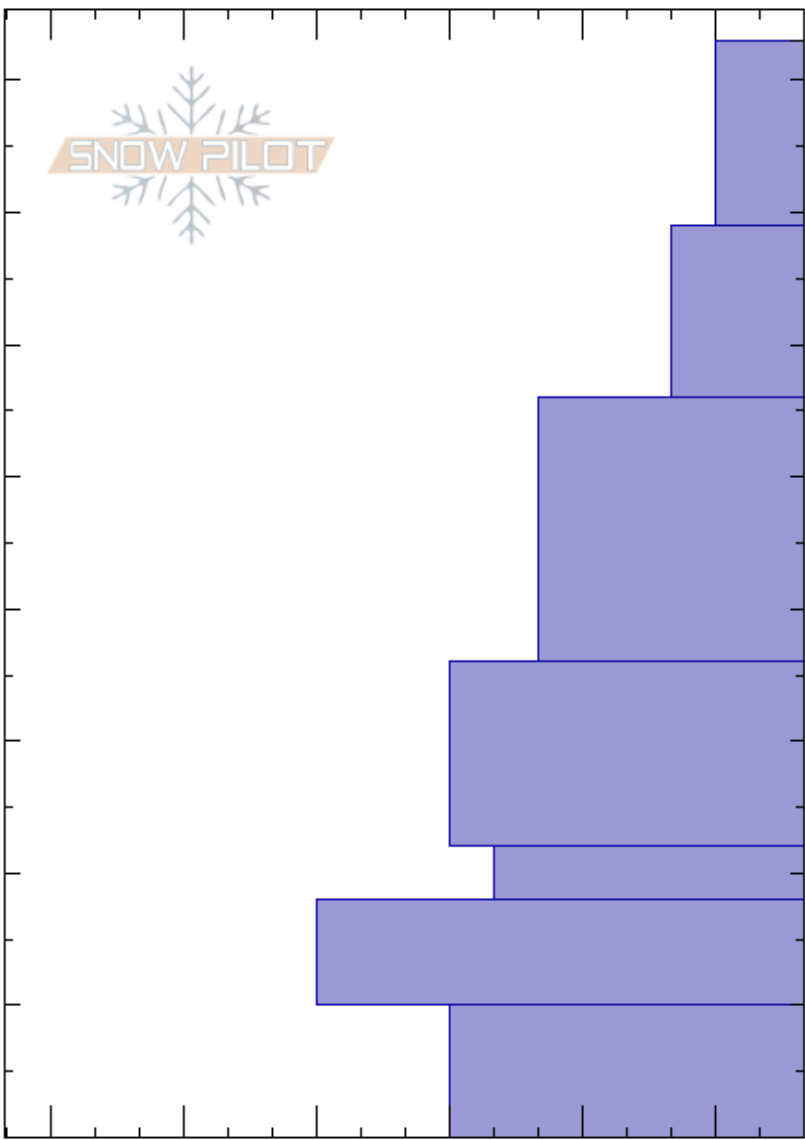

Bacon Rind South  
 Madison Range-S  
 MT  
**Elevation:** 8665 ft  
**Aspect:** 144°  
**Specifics:** Collapsing, widespread; Cracking

Haylee Darby  
 01/13/2025 - 12:00pm  
**Co-ord:** 44.96908N, -111.09440W  
**Slope Angle:** 18°  
**Wind Loading:** no

**Stability:**  
**Air Temperature:** -11°C  
**Sky Cover:** OVC  
**Precipitation:** S-1  
**Wind:** W Calm

**HS:**83  
**PF:**83  
**Layer Notes:**

Elevation (ft)	Crystal		Moisture	$\rho$ kg/m <sup>3</sup>	Stability tests & Layer comments
	Form	Size			
83					
70-83	+				
60-70	/				
40-60	□	1			
20-40	□	1			
10-20	□	1-2			
0-10	□	1			
0-10	□	2-4			