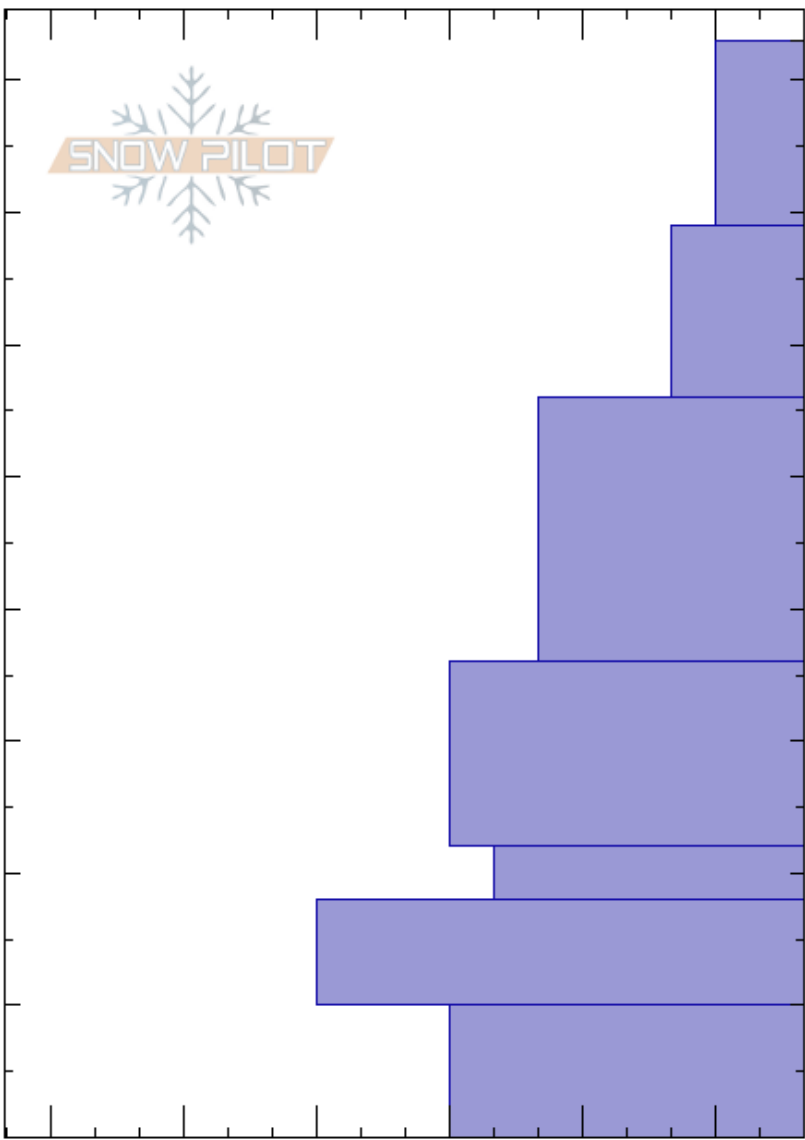

Bacon Rind South
 Madison Range-S
 MT
Elevation: 8665 ft
Aspect: 144°
Specifics: Collapsing, widespread; Cracking

Haylee Darby
 01/13/2025 - 12:00pm
Co-ord: 44.96908N, -111.09440W
Slope Angle: 18°
Wind Loading: no

Stability:
Air Temperature: -11°C
Sky Cover: OVC
Precipitation: S-1
Wind: W Calm

HS:83
PF:83
Layer Notes:

| Elevation (ft) | Crystal | | Moisture | ρ kg/m ³ | Stability tests & Layer comments |
|----------------|---------|------|----------|-----------------------------|----------------------------------|
| | Form | Size | | | |
| 83 | | | | | |
| 70 - 83 | + | | | | |
| 60 - 70 | / | | | | |
| 40 - 60 | □ | 1 | | | |
| 25 - 40 | □ | 1 | | | |
| 20 - 25 | □ | 1-2 | | | |
| 10 - 20 | □ | 1 | | | |
| 0 - 10 | □ | 2-4 | | | |