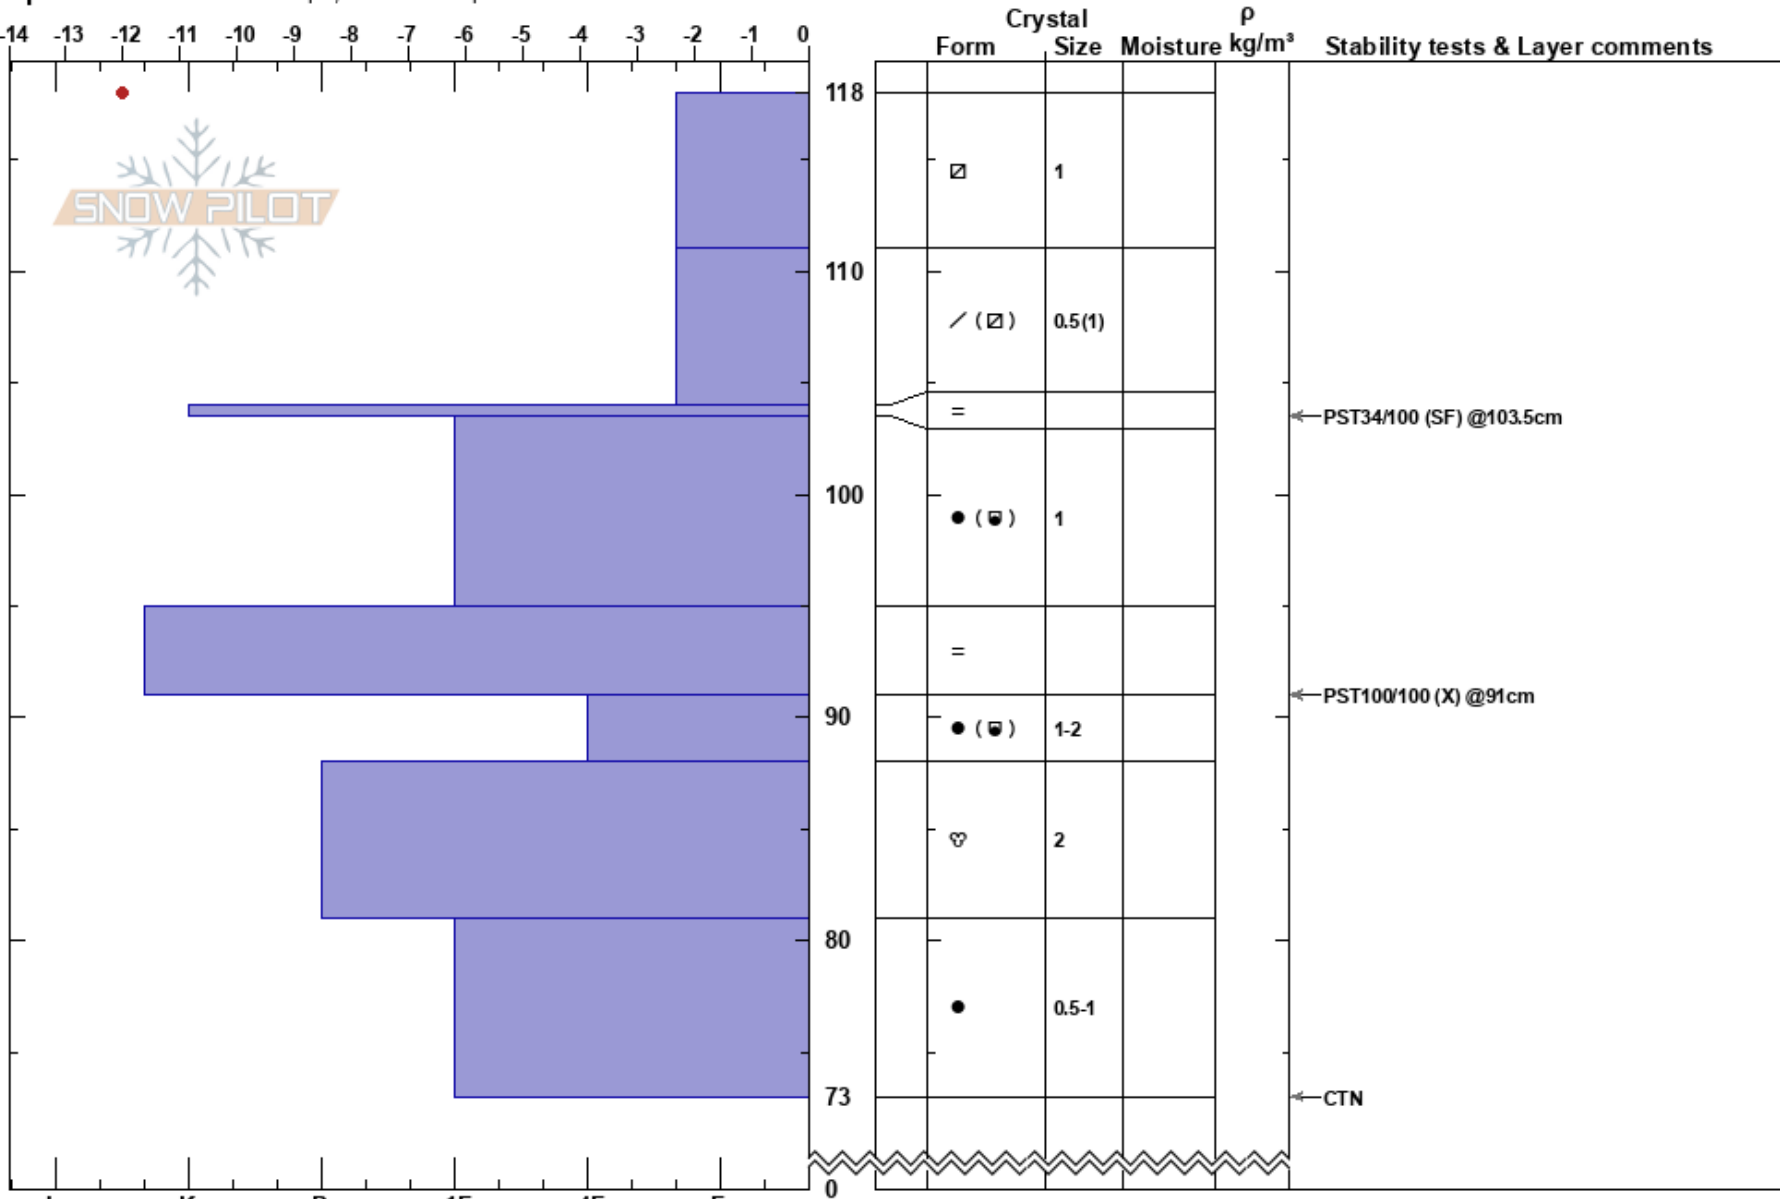

Waterhouse Pk
 Central Sierra
 CA
 Elevation: 9020 ft
 Aspect: 9°

Brandon Schwartz
 01/13/2025 - 12:00pm
 Co-ord: 38.77860N, -119.96338W
 Slope Angle: 31°
 Wind Loading: no

Stability: Very Good
 Air Temperature: -7°C
 Sky Cover: CLR
 Precipitation: NO
 Wind: NE Moderate

HS:118
 PF:15
 PS:10

Specifics: Ski tracks on slope; We skied slope

Notes: Pit dug in below treeline terrain, focusing on rain crusts in the upper snowpack.