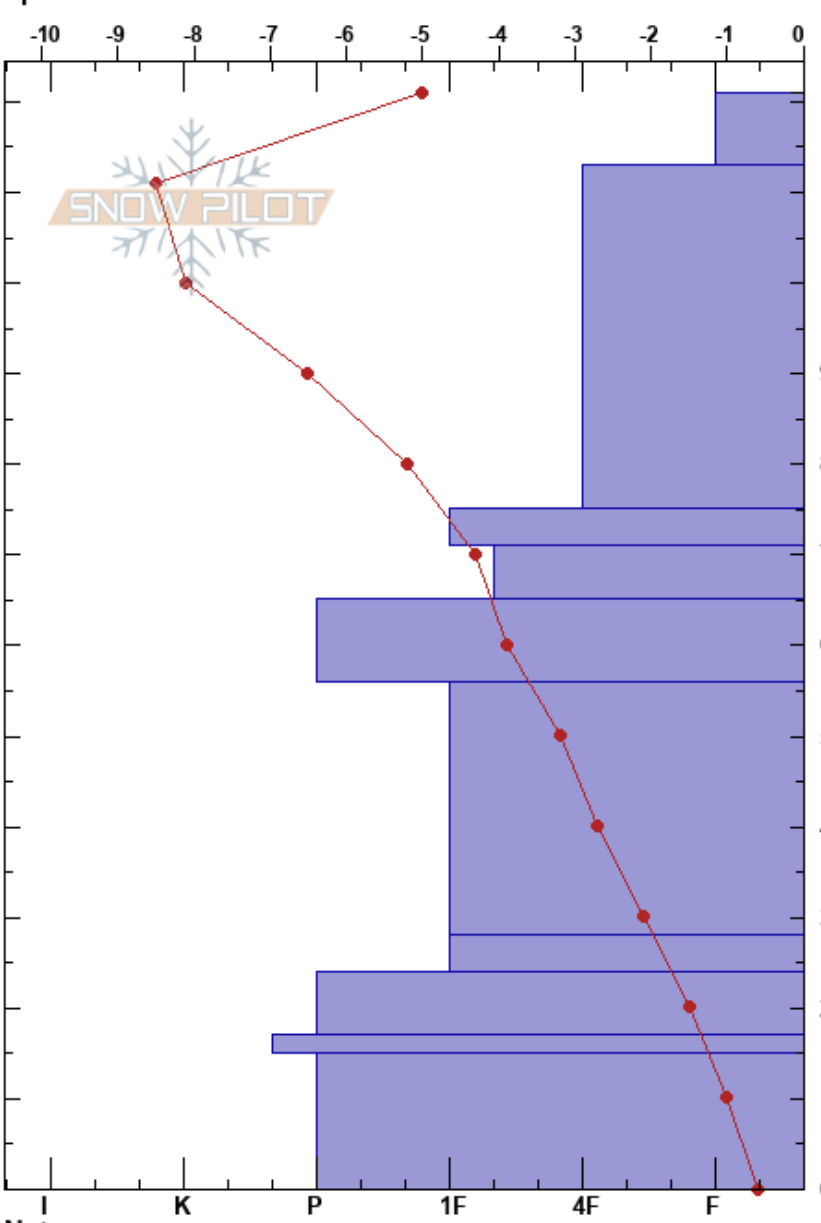

Burstall Plot-MO/ND/DD
 Kananaskis
 AB
 Elevation: 2250 m
 Aspect: N
 Specifics:

Avalanche Safety
 13/01/2025 - 11:00
 Co-ord:
 Slope Angle: 20°
 Wind Loading: no

Stability:
 Air Temperature: -3°C
 Sky Cover: OVC
 Precipitation: NO
 Wind: Calm

HS:121
 Layer Notes:
 28-24cm: Problematic layer
 24-17cm: decomposing crust
 17-15cm: decomposing crust
 15-0cm: decomposing crust

Height (cm)	Crystal		Moisture	ρ kg/m ³	Stability tests & Layer comments
	Form	Size			
121	+	3			
	• (/)	1(1)			
110					
100					
90	•	1			
80					
70	⊖	1			
	⊖	1.5			
60	□	1			
50					
40	□	2			
30					
	□ ⊙ ⊙	2.5			
	□ ⊙ ⊙	2.5			24-17cm: decomposing crust
	⊙ ⊙				17-15cm: decomposing crust
	⊙ ⊙				15-0cm: decomposing crust
0					CTN