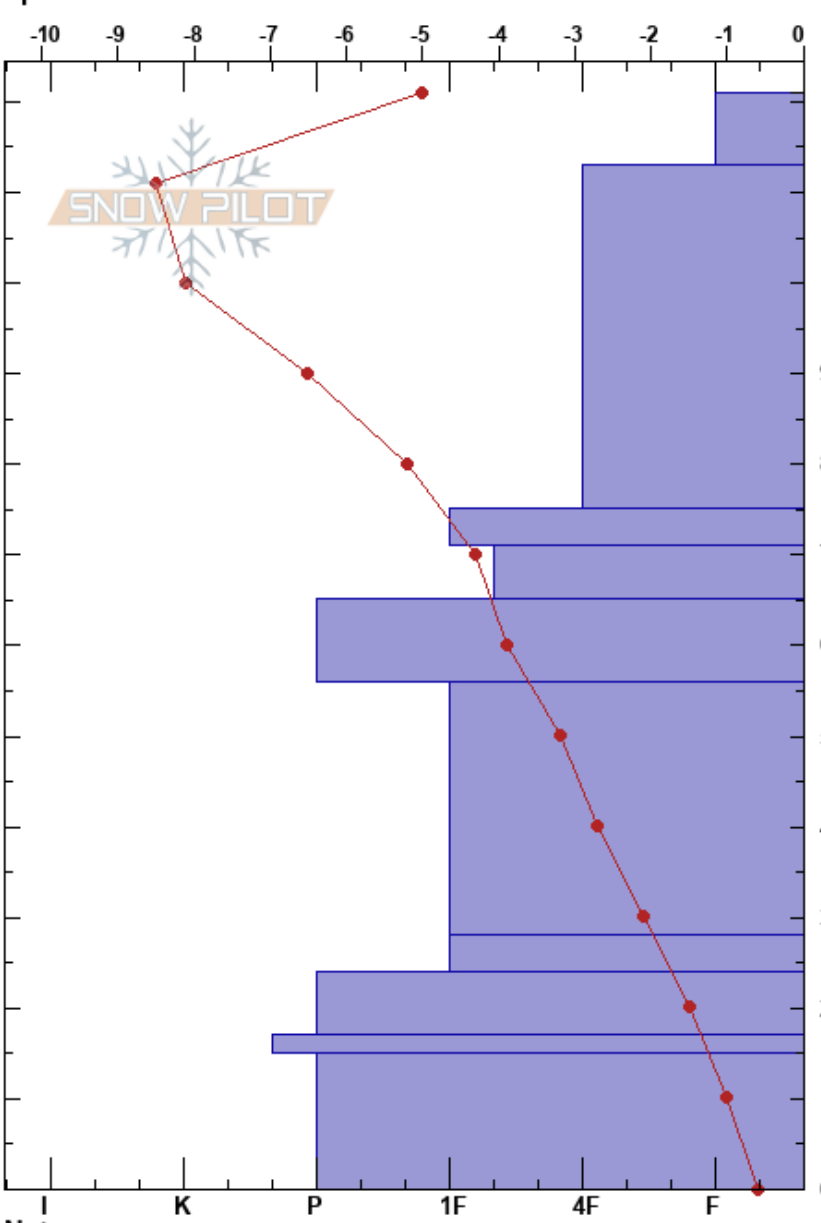

Burstall Plot-MO/ND/DD
 Kananaskis
 AB
 Elevation: 2250 m
 Aspect: N
 Specifics:

Avalanche Safety
 13/01/2025 - 11:00
 Co-ord:
 Slope Angle: 20°
 Wind Loading: no

Stability:
 Air Temperature: -3°C
 Sky Cover: OVC
 Precipitation: NO
 Wind: Calm

HS:121
 Layer Notes:
 28-24cm: Problematic layer
 24-17cm: decomposing crust
 17-15cm: decomposomg crust
 15-0cm: decomposing crust

Height (cm)	Crystal		Moisture	ρ kg/m³	Stability tests & Layer comments
	Form	Size			
121	+	3			
	• (/)	1(1)			
110					
100					
90	•	1			
80					
70	⊖	1			
	⊖	1.5			
60	□	1			
50					
40	□	2			
30					
	□ ⊙ ⊙	2.5			
	□ ⊙ ⊙	2.5			24-17cm: decomposing crust
	⊙ ⊙				17-15cm: decomposomg crust
	⊙ ⊙				15-0cm: decomposing crust
0					CTN