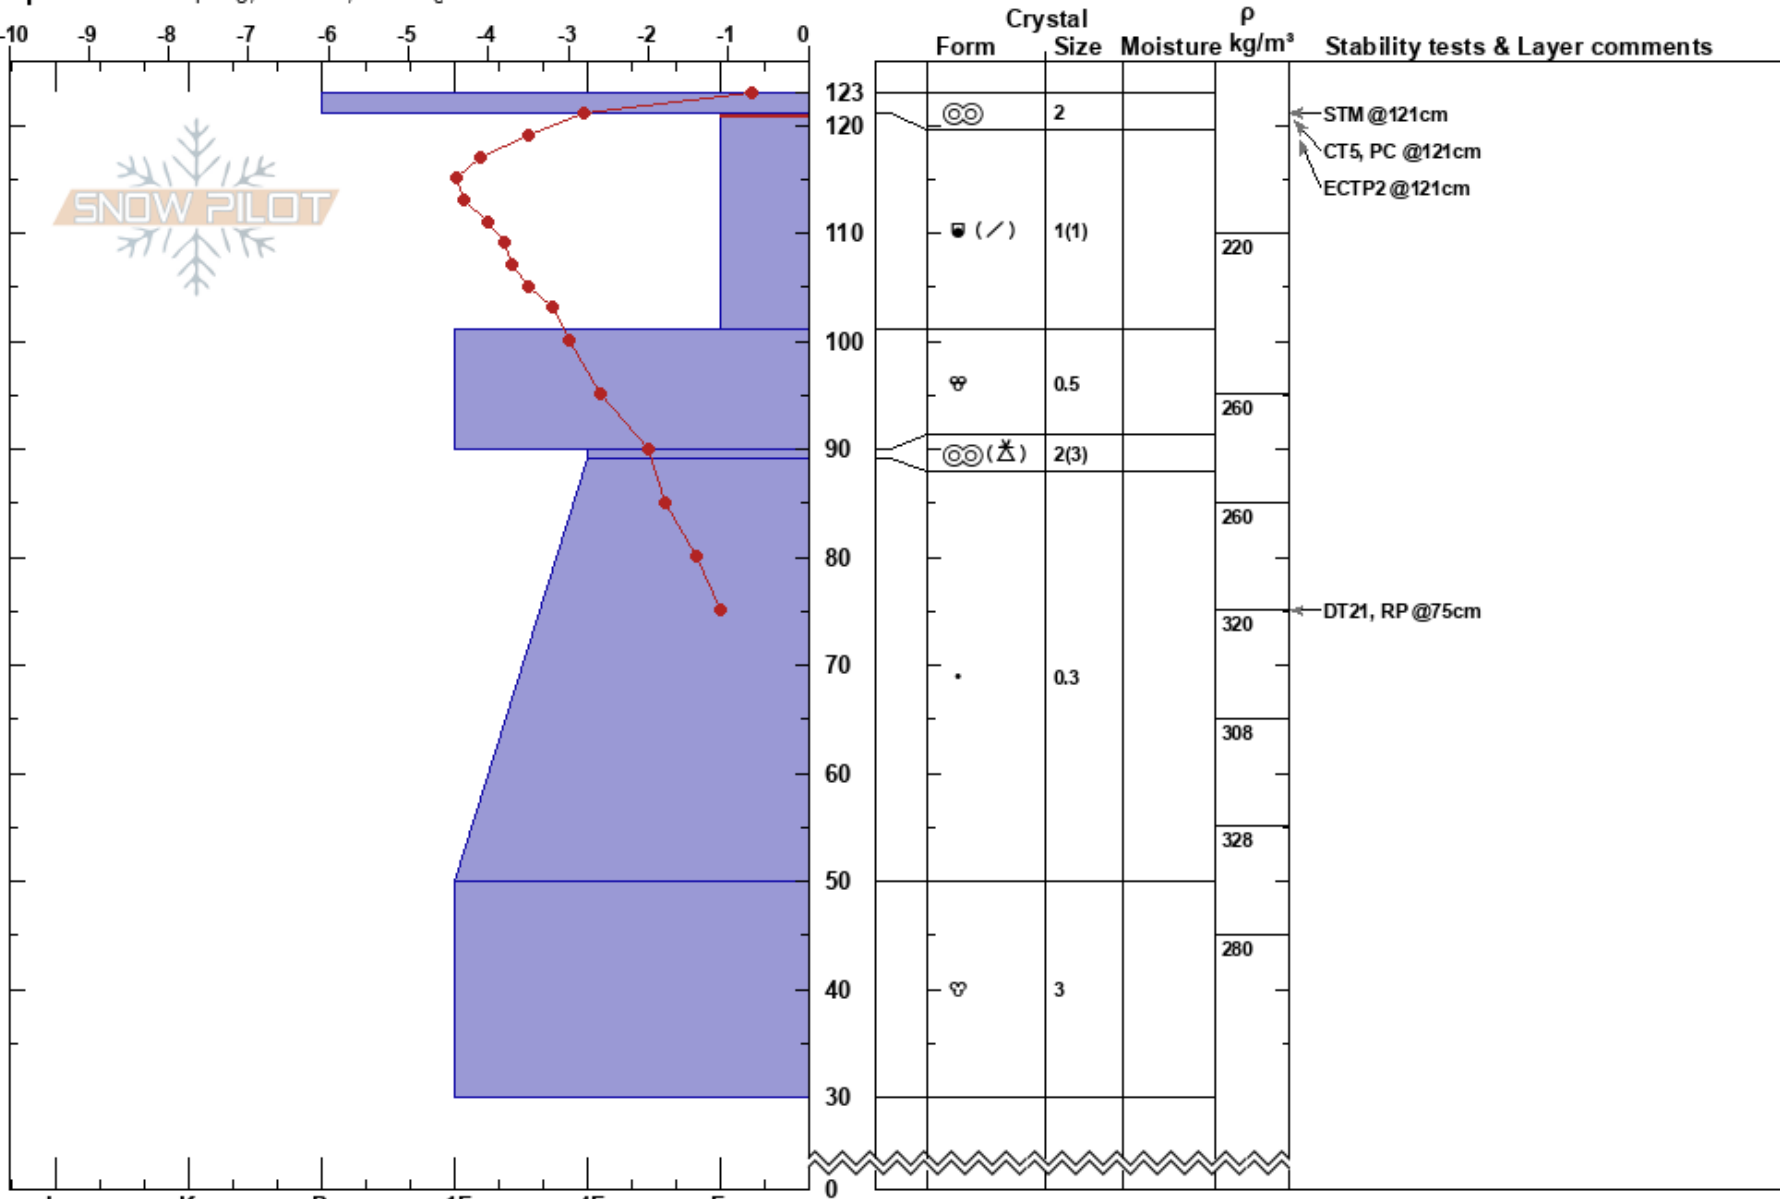

Nugget Cat  
 Boise Mountains  
 ID  
 Elevation: 6600 ft  
 Aspect: S  
 Specifics: Collapsing, localized; Cracking

Zach Armstrong  
 01/10/2025 - 11:00am  
 Co-ord: 43.75937N, -116.08427W  
 Slope Angle:  
 Wind Loading:

Stability: **HS:123**  
 Air Temperature: 121-101cm:Problematic layer  
 Sky Cover: FEW  
 Precipitation: NO  
 Wind:

**Notes:** Breakable crust developed below Nugget Cat track. Isolated pockets of breakable crust found higher up in Nugget Bowls, but most of it was skied off.