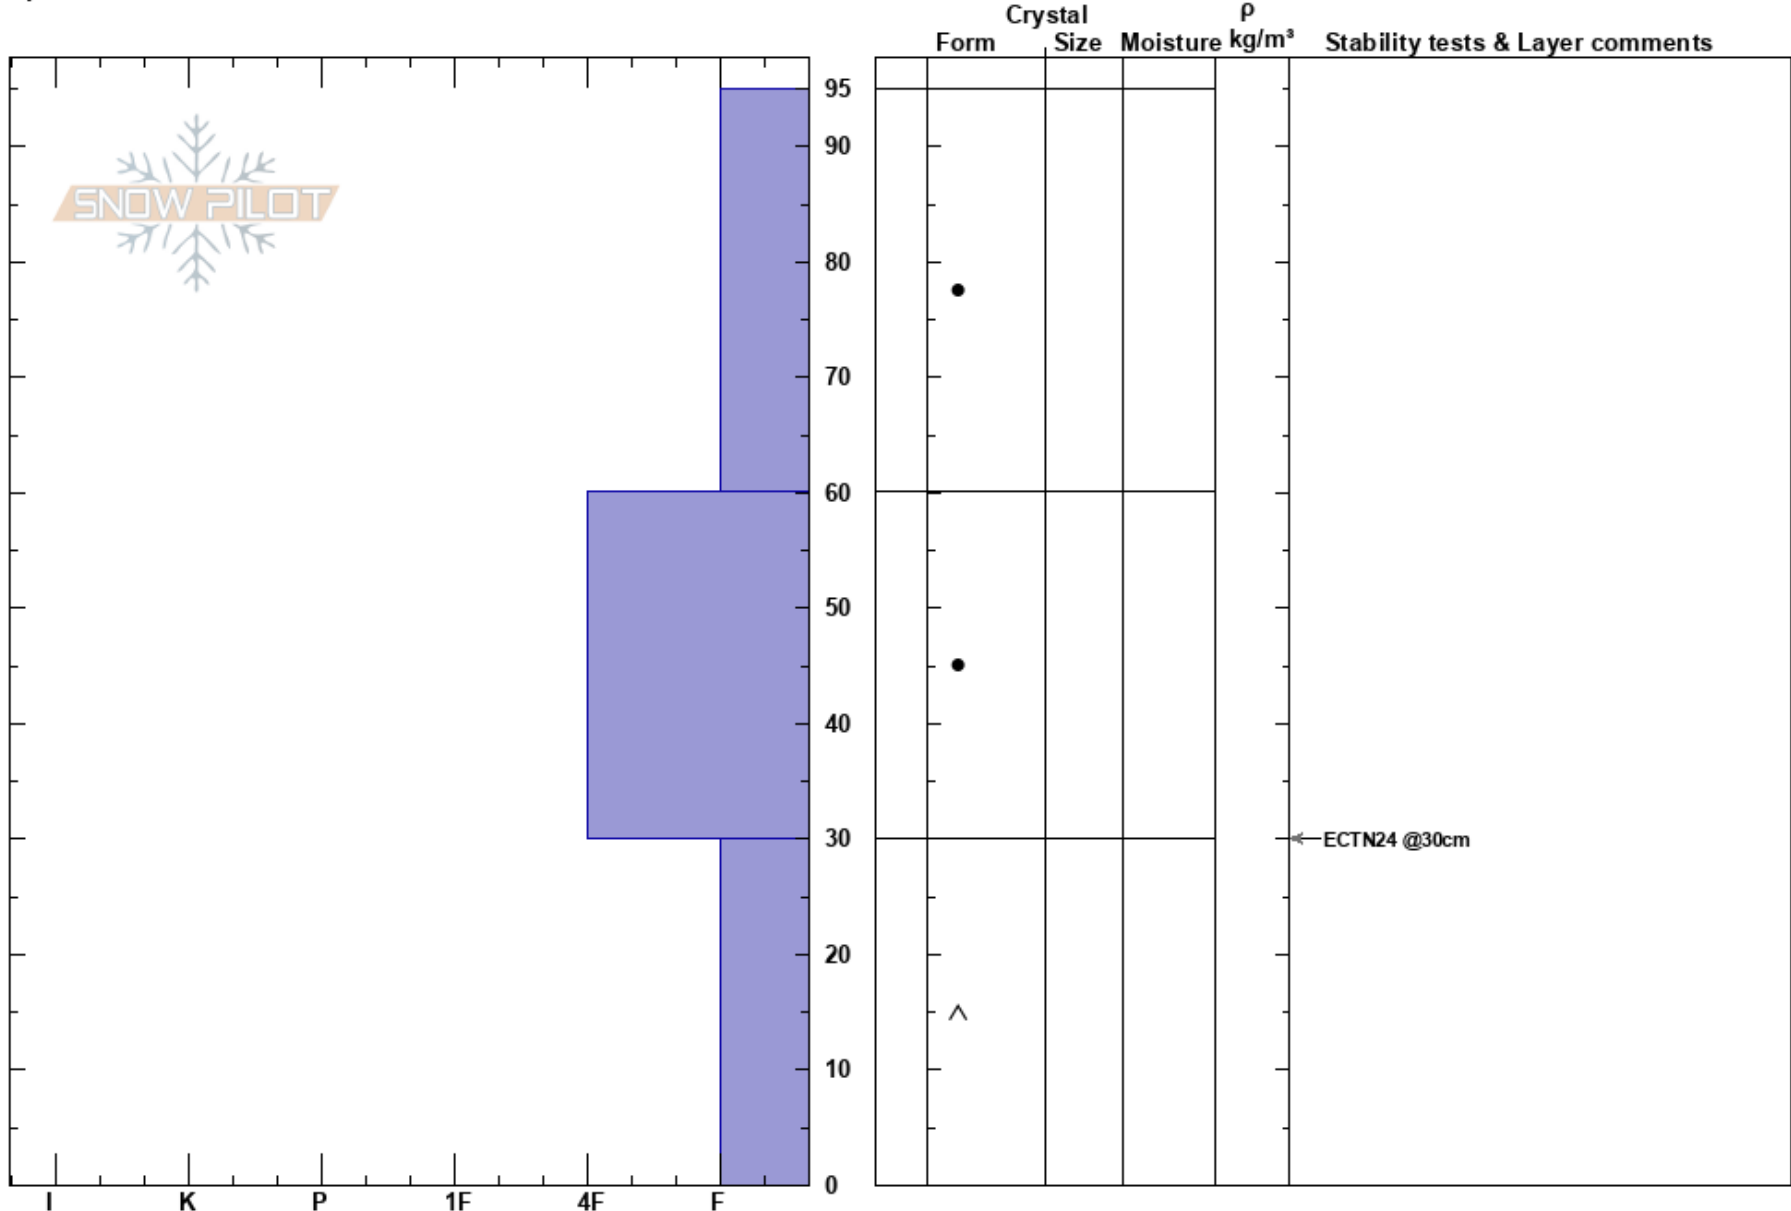

Stonewal  
Lewis and Clark Range  
MT  
Elevation: 6305 ft  
Aspect: SE  
Specifics: Ski tracks on slope; We skied slope

Jeremiah Langston  
01/12/2025 - 11:00am  
Co-ord: 47.03059N, -112.73245W  
Slope Angle:  
Wind Loading: previous

Stability: Good  
Air Temperature: 20°F  
Sky Cover: OVC  
Precipitation: S-1  
Wind: W Light Breeze

HS:95  
Layer Notes:  
30-0cm: Problematic layer

Notes: