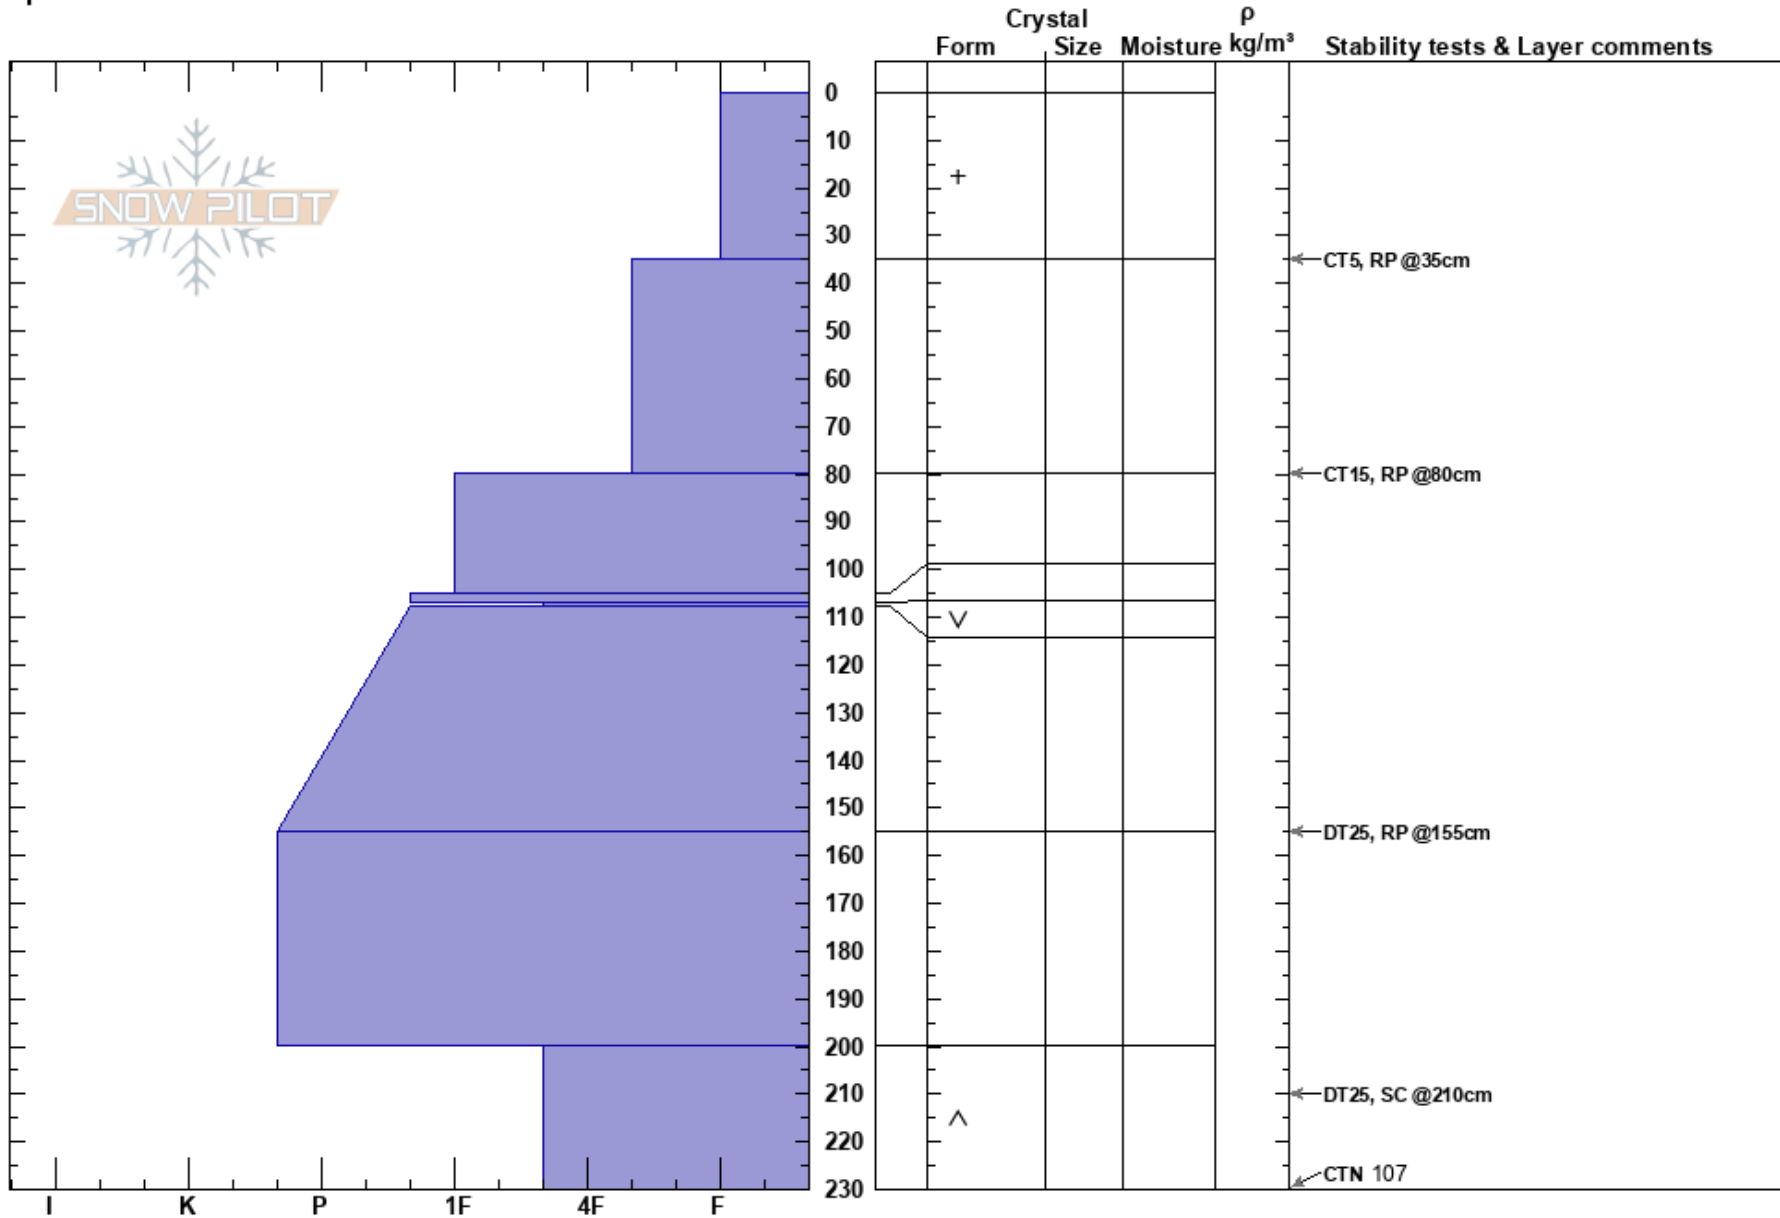

Graceland 1
 Selkirks
 BC
 Elevation: 1400 m
 Aspect: 90°
 Specifics:

Scott Thumlert
 14/02/2018 - 14:00
 Co-ord: 11U 416246W 5724157N
 Slope Angle: 35°
 Wind Loading:

Stability:
 Air Temperature:
 Sky Cover:
 Precipitation:
 Wind:

HS:230
 PF:100 107-108cm:Problematic layer

Notes: