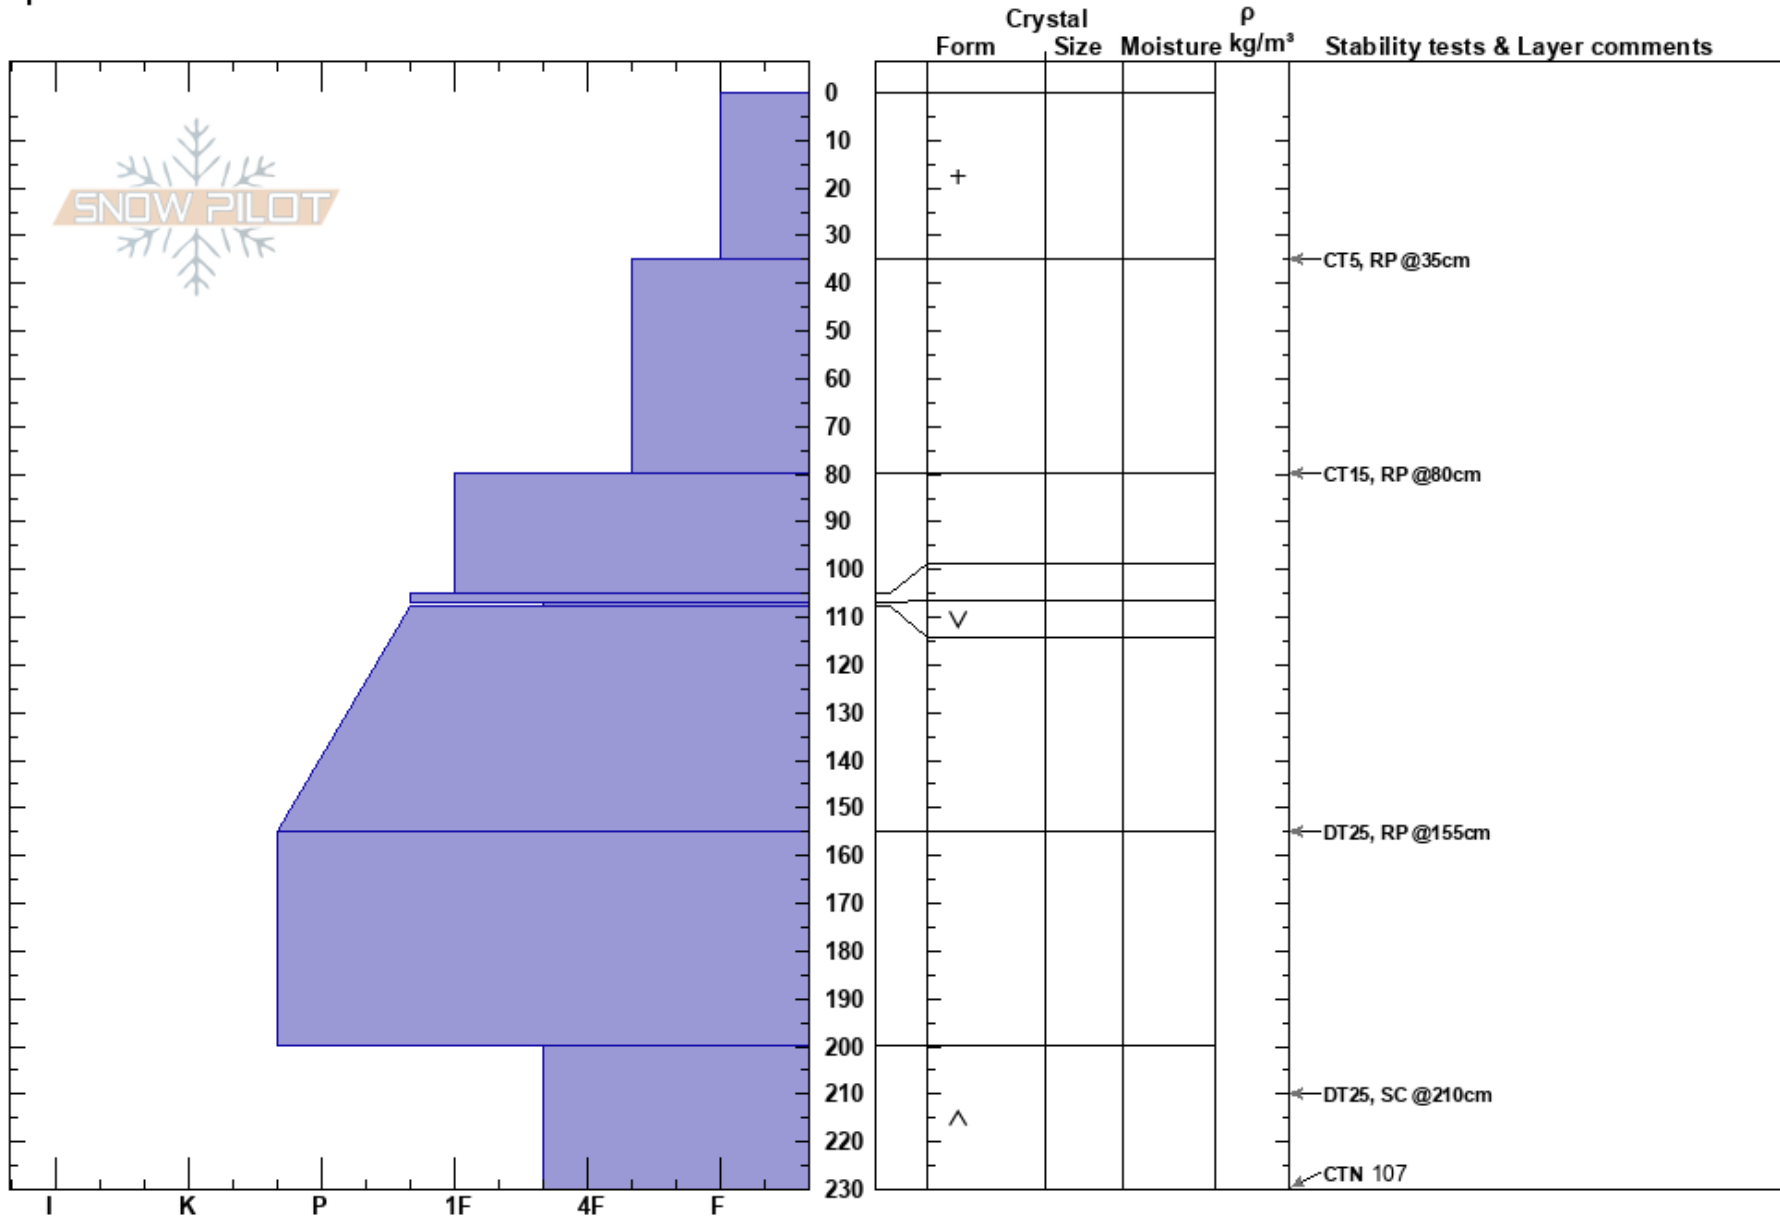

Graceland 1  
 Selkirks  
 BC  
 Elevation: 1400 m  
 Aspect: 90°  
 Specifics:

Scott Thumlert  
 14/02/2018 - 14:00  
 Co-ord: 11U 416246W 5724157N  
 Slope Angle: 35°  
 Wind Loading:

Stability:  
 Air Temperature:  
 Sky Cover:  
 Precipitation:  
 Wind:

HS:230  
 PF:100 107-108cm:Problematic layer

Notes: