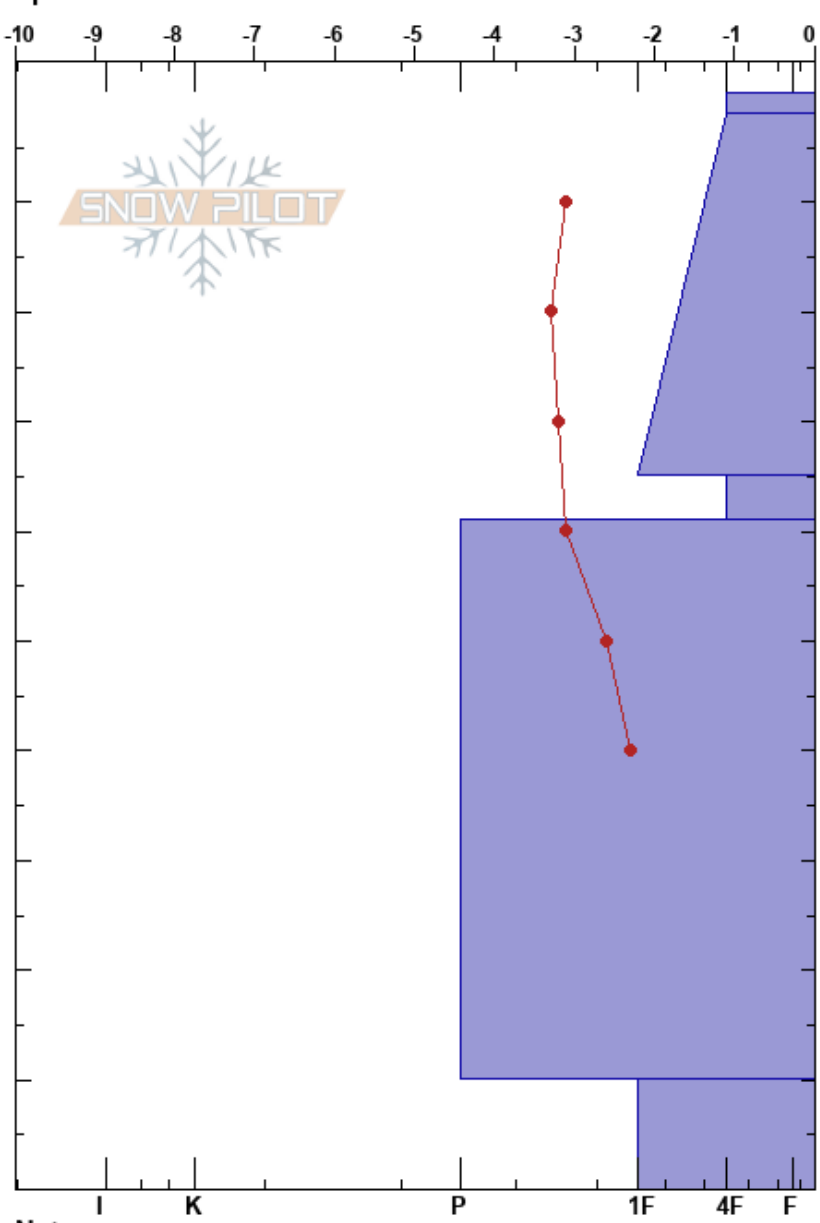

Stora H-vetet  
 Storlien  
 Sweden  
 Elevation: 710 m  
 Aspect:  
 Specifics:

Karin Trolin  
 13/01/2025 - 12:00  
 Co-ord: 63.34201N, 12.07900E  
 Slope Angle:  
 Wind Loading: previous

Stability: **HS:100**  
 Air Temperature: 3°C PF:20 39-90cm: laminerat med FC  
 Sky Cover: OVC  
 Precipitation: RL  
 Wind: Moderate

Form	Crystal		Moisture	$\rho$ kg/m <sup>3</sup>	Stability tests & Layer comments
	Size				
○			W		
●					
□					← PST80/100 (End) @38cm @FC
⊙					39-90cm: laminerat med FC
⊗			M-W		← ECTX

Notes: