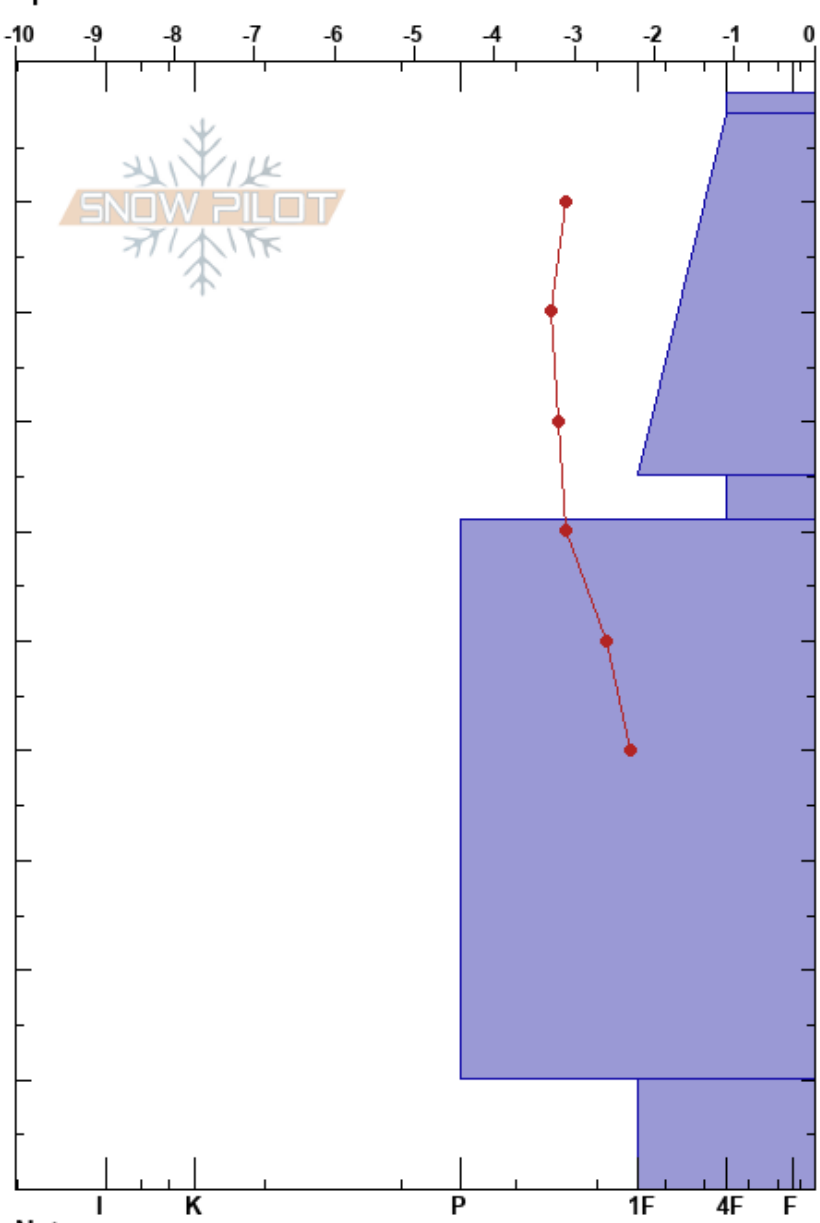

Stora H-vetet  
 Storlien  
 Sweden  
 Elevation: 710 m  
 Aspect:  
 Specifics:

Karin Trolin  
 13/01/2025 - 12:00  
 Co-ord: 63.34201N, 12.07900E  
 Slope Angle:  
 Wind Loading: previous

Stability: **HS:100**  
 Air Temperature: 3°C PF:20 39-90cm: laminerat med FC  
 Sky Cover: OVC  
 Precipitation: RL  
 Wind: Moderate

Form	Crystal		Moisture	ρ kg/m³	Stability tests & Layer comments
	Size				
○			W		
●					
□					← PST80/100 (End) @38cm @FC
⊙					39-90cm: laminerat med FC
⊗			M-W		← ECTX

Notes: