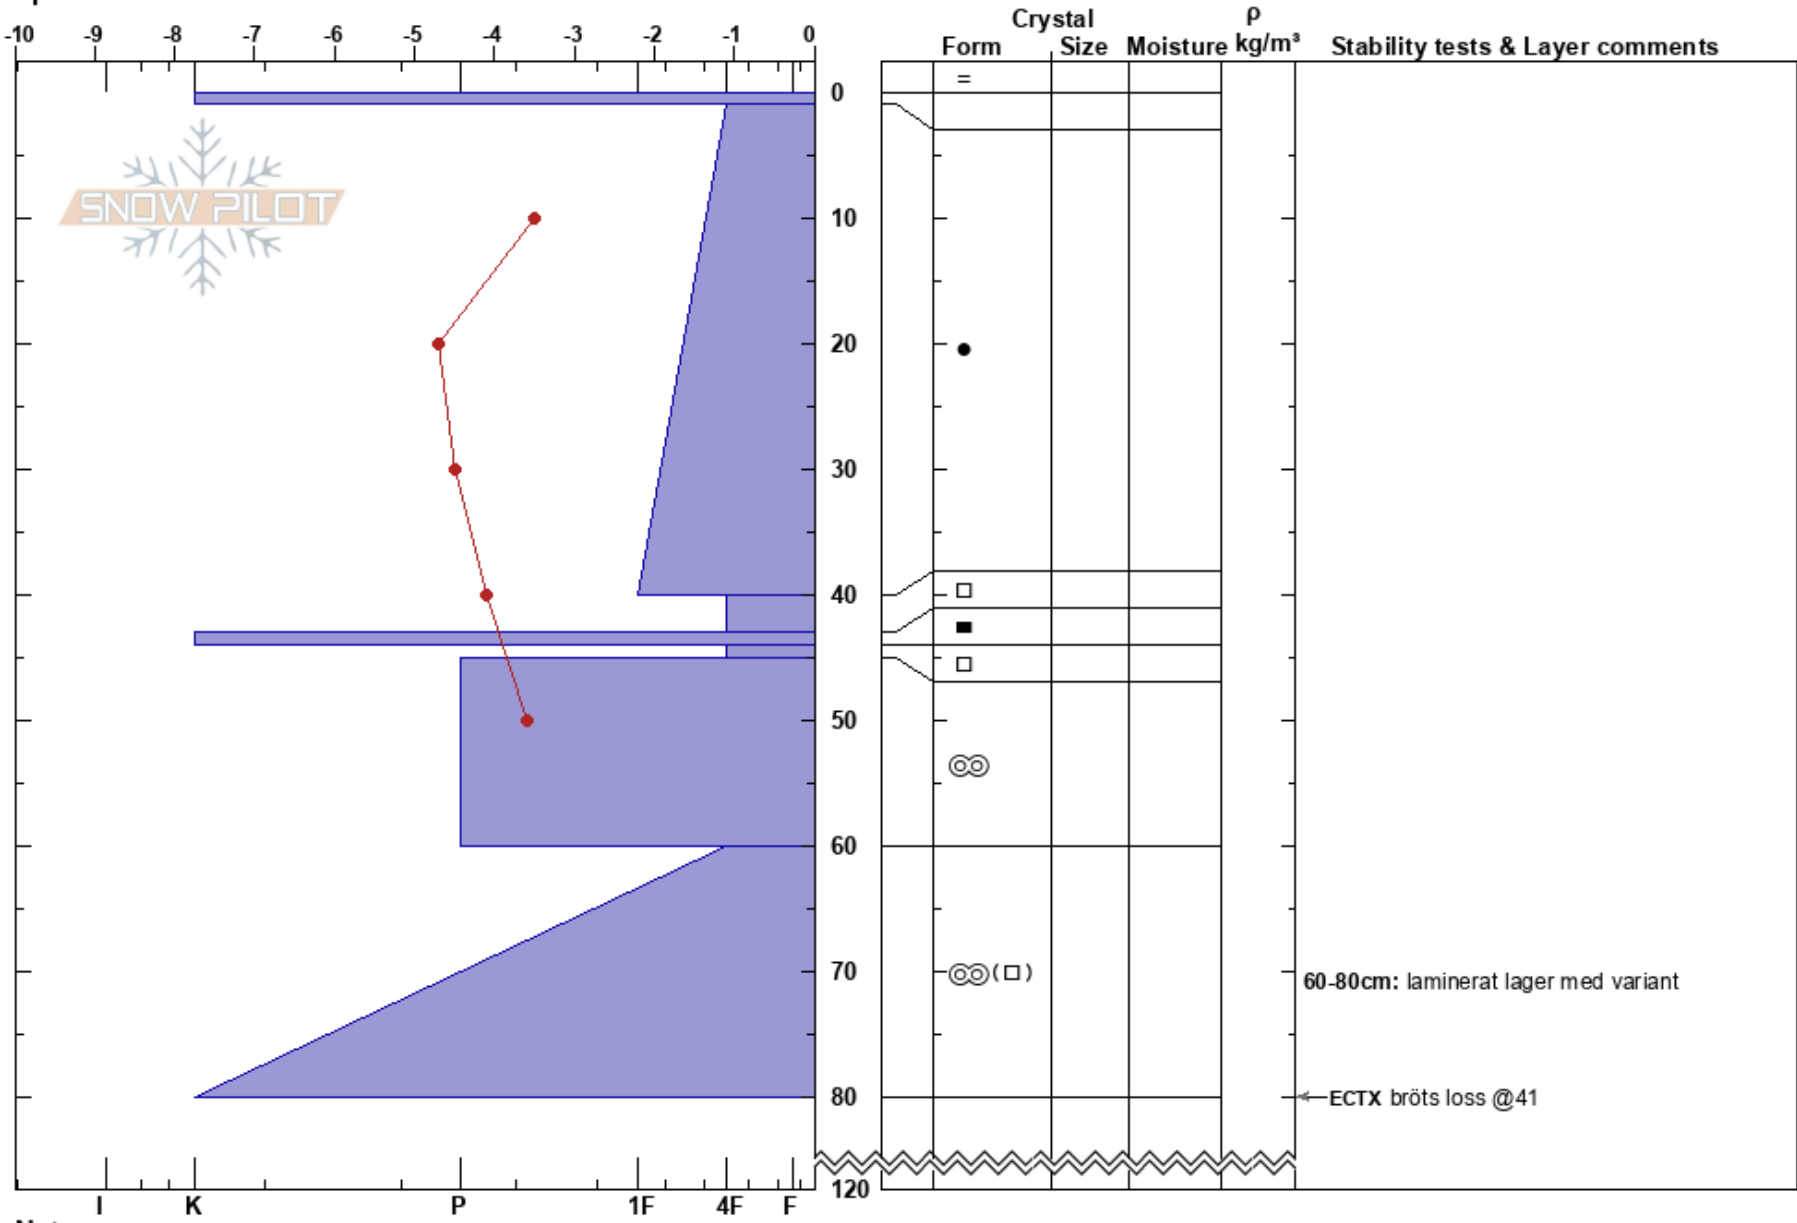

Ernstkumlet  
 Storlien  
 Sweden  
 Elevation: 750 m  
 Aspect: NE  
 Specifics:

Karin Trolin  
 13/01/2025 - 11:00  
 Co-ord: 63.32783N, 12.07850E  
 Slope Angle: 28°  
 Wind Loading: previous

Stability: HS:120  
 Air Temperature: -0.5°C PF:15  
 Sky Cover: OVC  
 Precipitation: RV  
 Wind: Moderate  
 Layer Notes:  
 40-43cm: Problematic layer  
 60-80cm: laminerat lager med variant