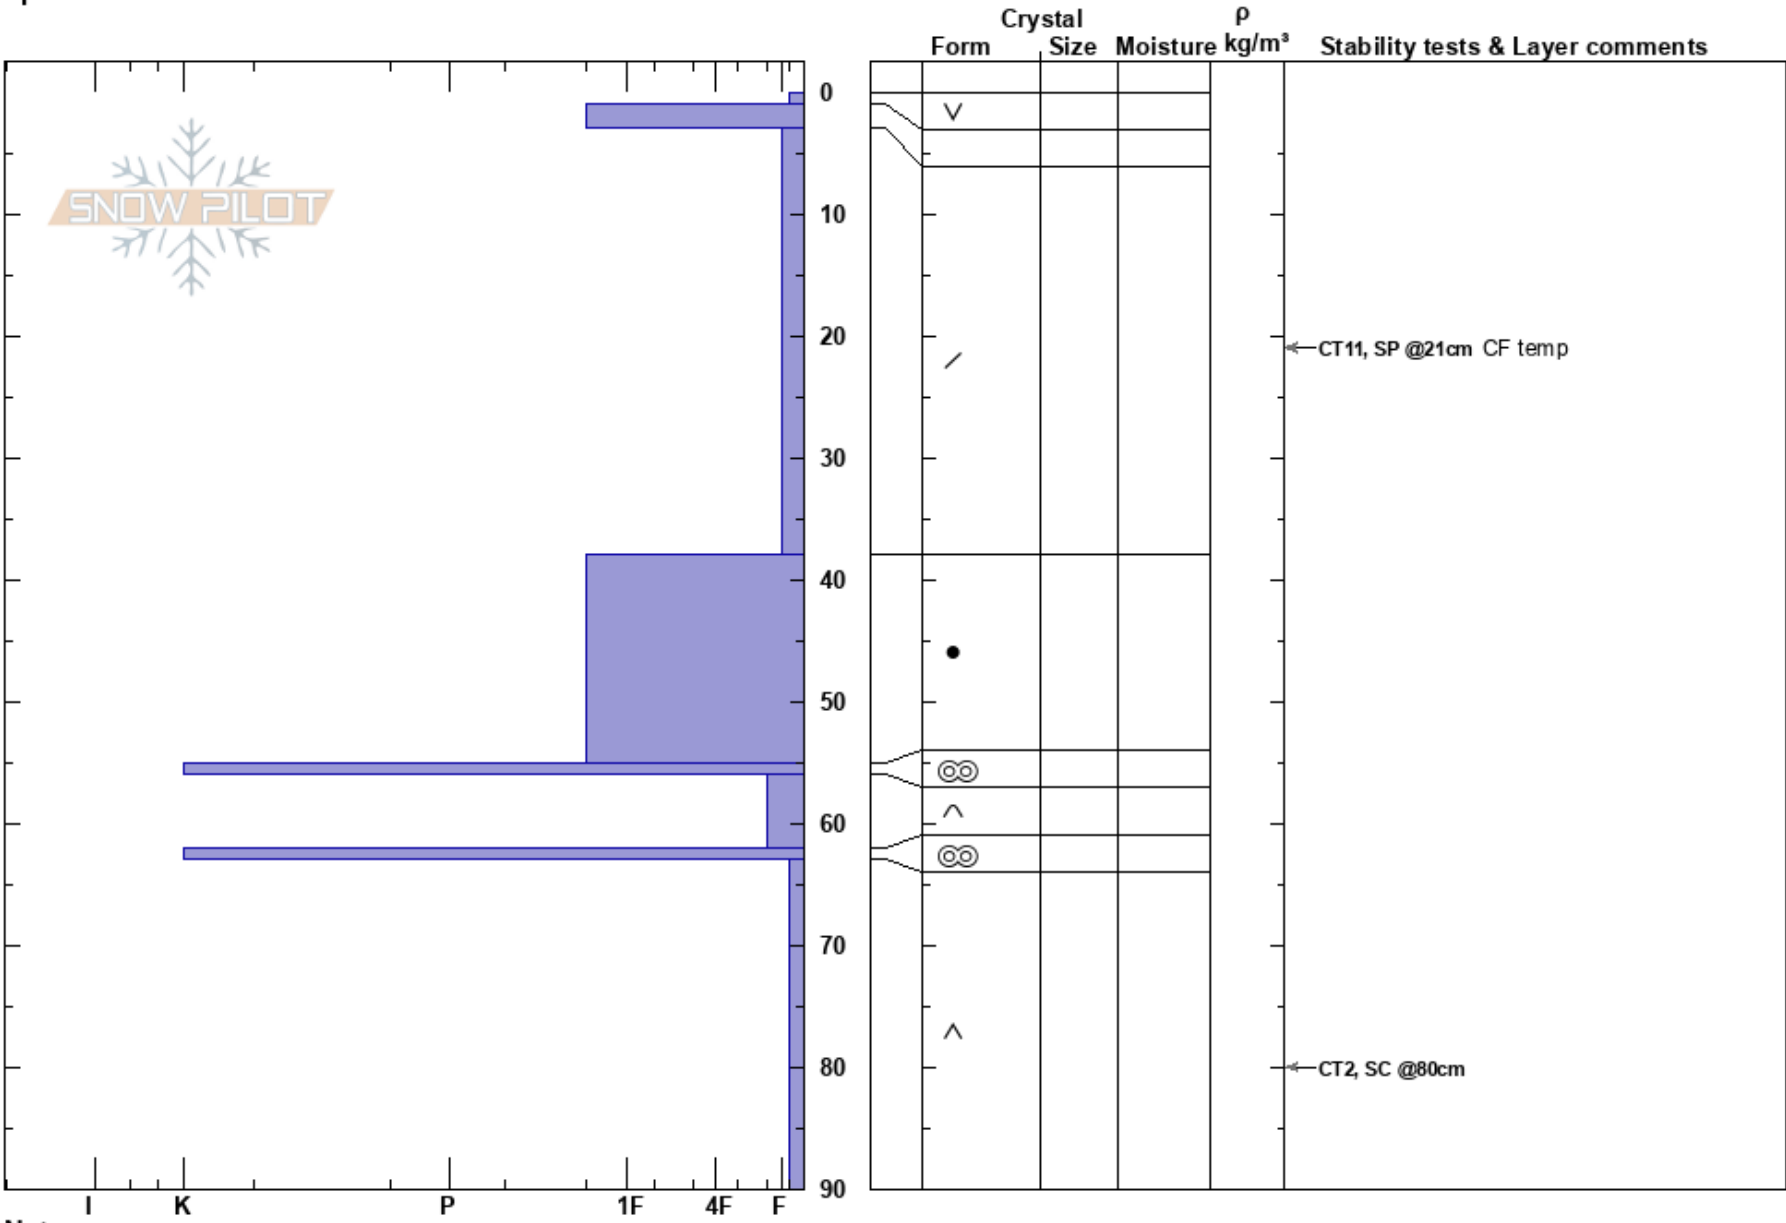

Col Replanette  
 Thabor  
 France  
 Elevation: 2290 m  
 Aspect:  
 Specifics:

Nacho Olmedo  
 11/01/2025 - 13:00  
 Co-ord: 45.13638N, 6.62311E  
 Slope Angle:  
 Wind Loading:

Stability: Very Poor  
 Air Temperature:  
 Sky Cover: CLR  
 Precipitation: NO  
 Wind:

HS:90  
 Layer Notes:  
 63-90cm:Problematic layer

Notes: