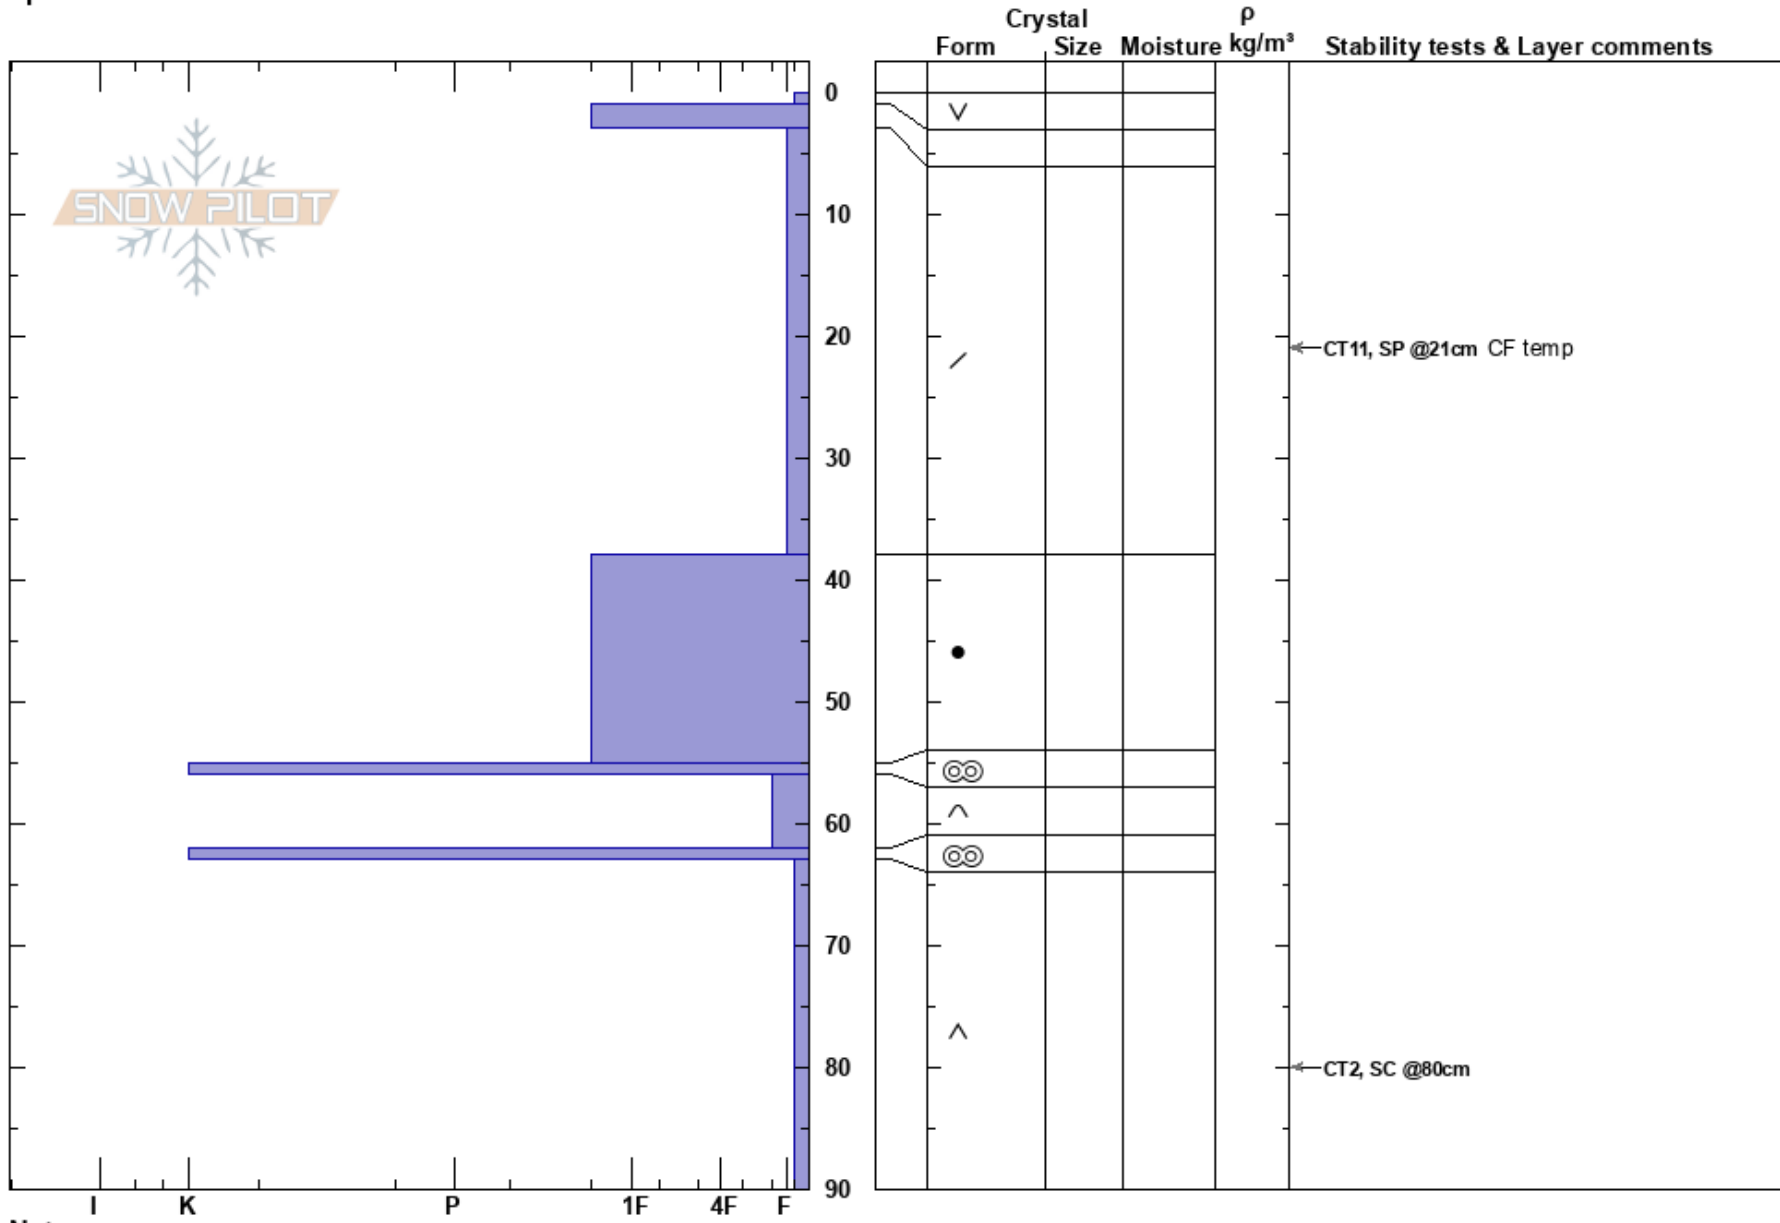

Col Replanette  
 Thabor  
 France  
 Elevation: 2290 m  
 Aspect:  
 Specifics:

Nacho Olmedo  
 11/01/2025 - 13:00  
 Co-ord: 45.13638N, 6.62311E  
 Slope Angle:  
 Wind Loading:

Stability: Very Poor  
 Air Temperature:  
 Sky Cover: CLR  
 Precipitation: NO  
 Wind:

HS:90  
 Layer Notes:  
 63-90cm: Problematic layer

Notes: