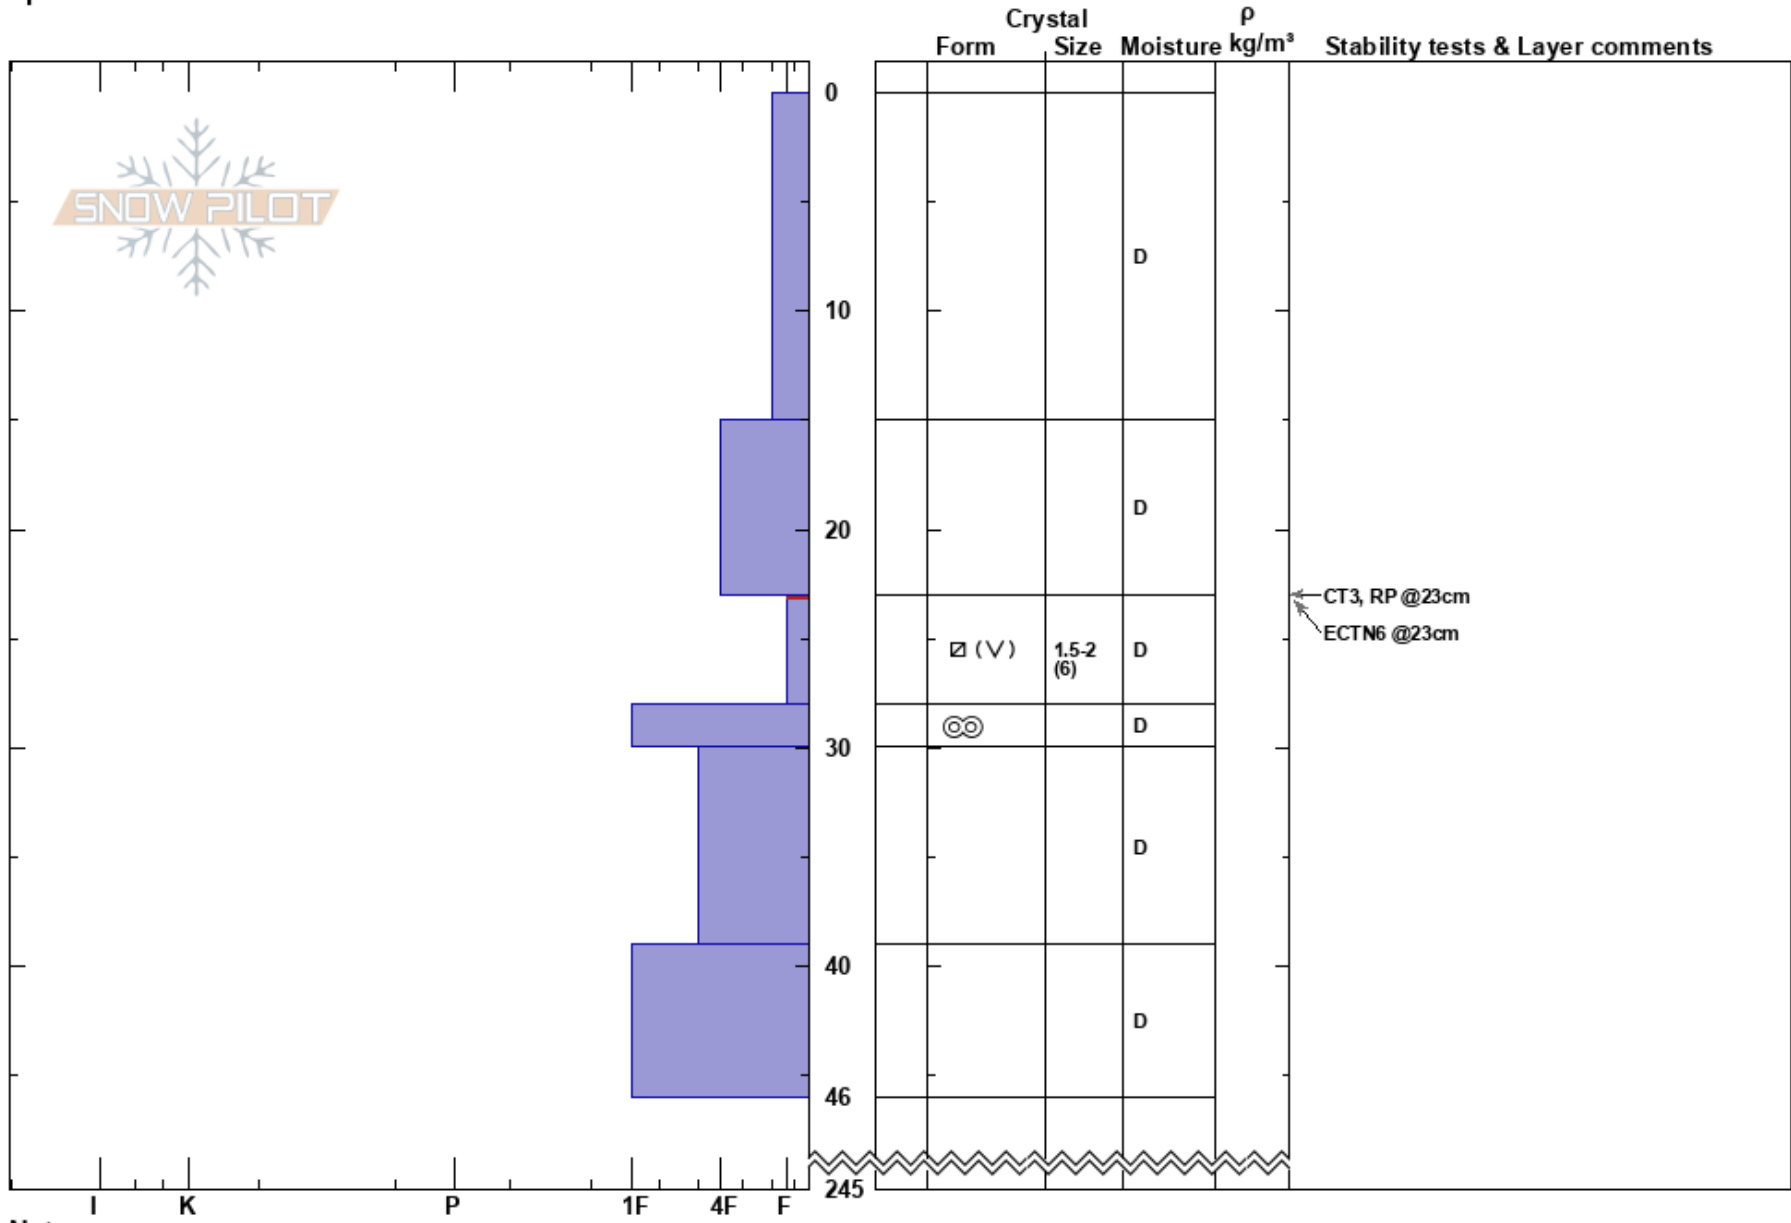

Moonlight
 Stevens Pass
 WA
 Elevation: 5220 ft
 Aspect: 125°
 Specifics:

Hirshberg Josh
 01/12/2025 - 11:40am
 Co-ord: 10T 642959W 5291462N
 Slope Angle: 29°
 Wind Loading: previous

Stability: **HS:245**
 Air Temperature: **PF:40** 23-28cm:Problematic layer
 Sky Cover: X
 Precipitation: S-1
 Wind: Calm