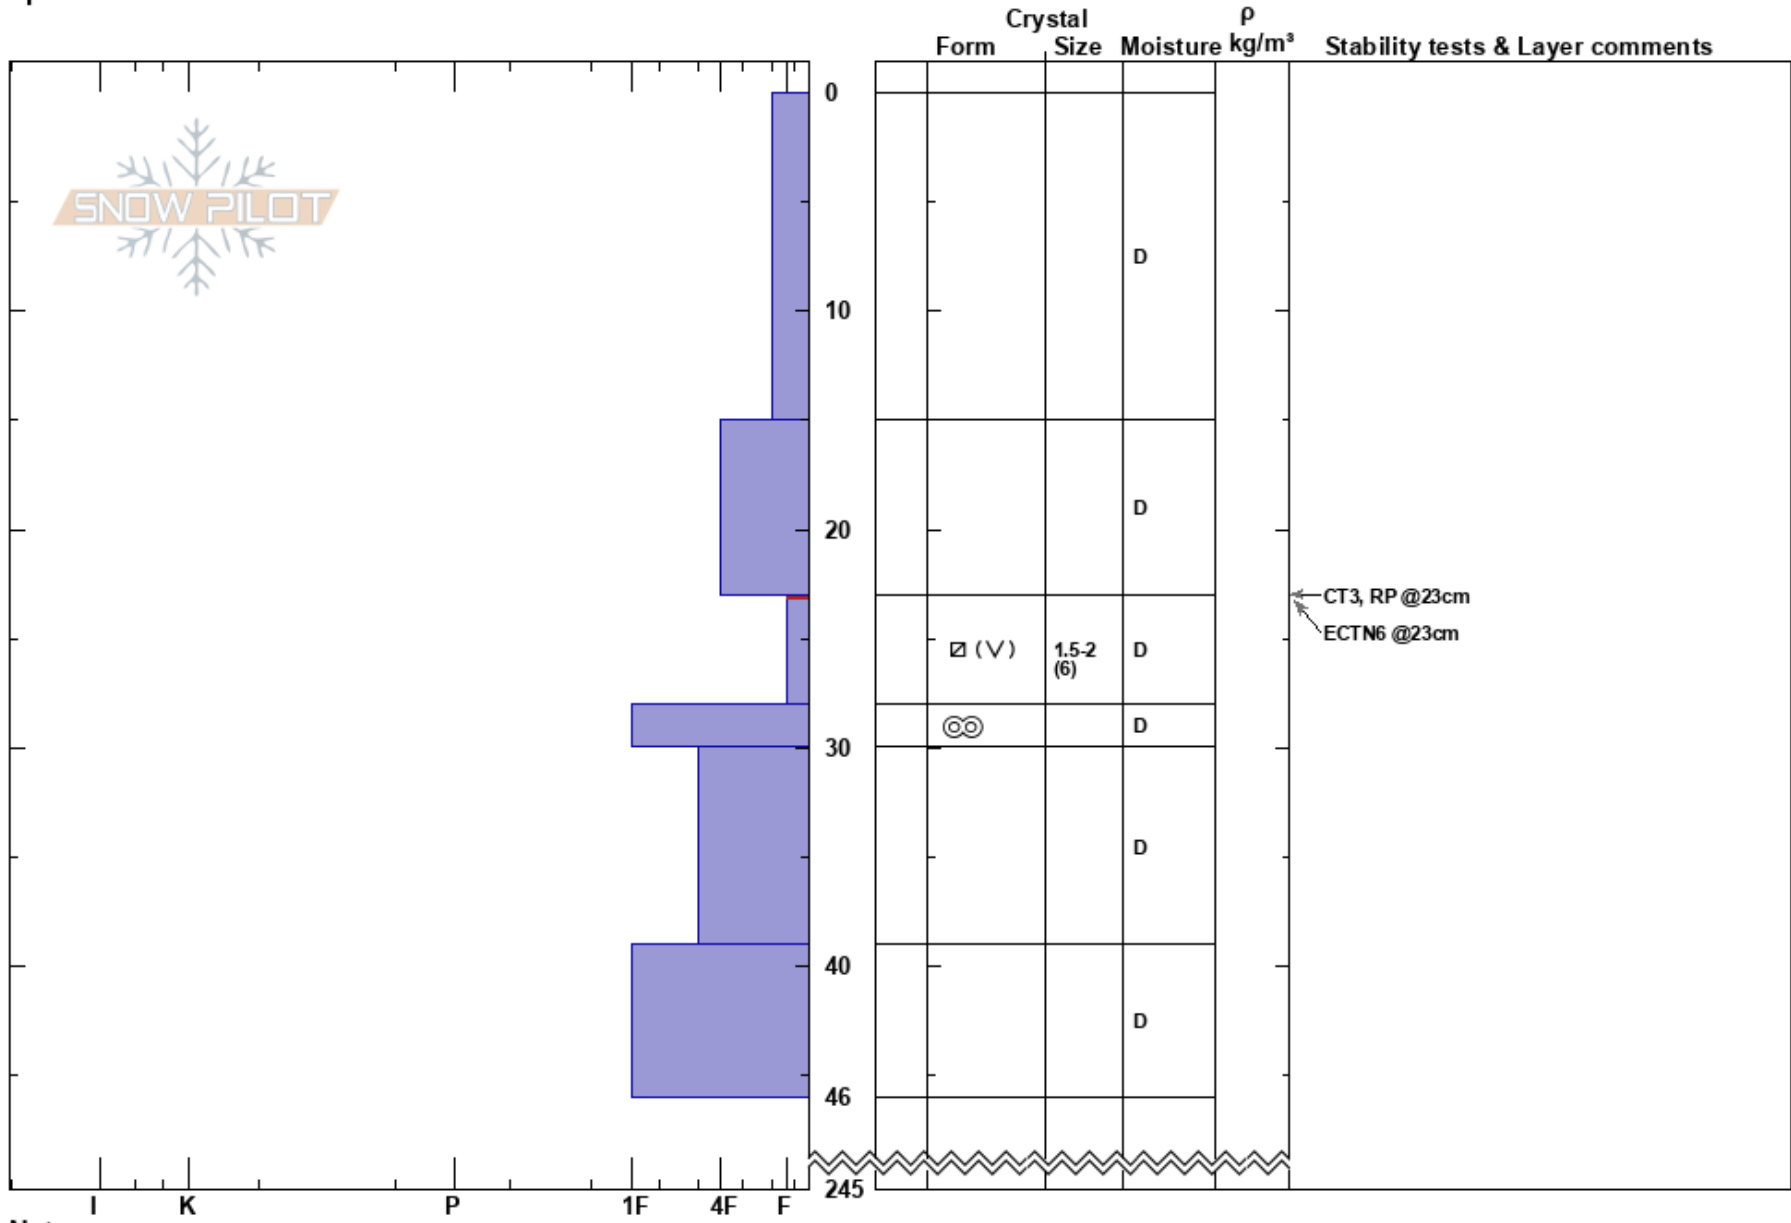

Moonlight  
 Stevens Pass  
 WA  
 Elevation: 5220 ft  
 Aspect: 125°  
 Specifics:

Hirshberg Josh  
 01/12/2025 - 11:40am  
 Co-ord: 10T 642959W 5291462N  
 Slope Angle: 29°  
 Wind Loading: previous

Stability: **HS:245**  
 Air Temperature: **PF:40** 23-28cm:Problematic layer  
 Sky Cover: X  
 Precipitation: S-1  
 Wind: Calm