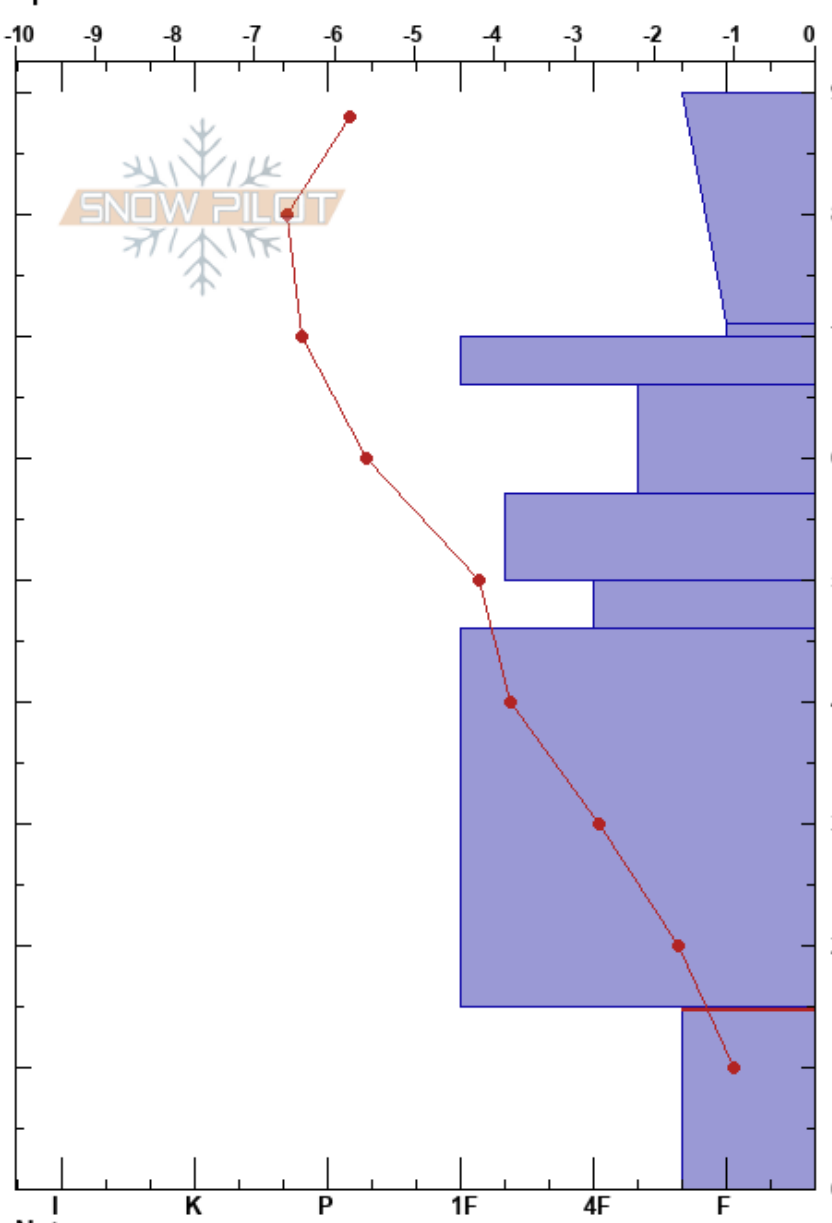

Beaver Mt. South Ridge
 Bear River Range
 UT
 Elevation: 8500 ft
 Aspect: W
 Specifics:

toby weed
 01/12/2025 - 2:10pm
 Co-ord: 41.95741N, -111.56028W
 Slope Angle: 18°
 Wind Loading:

Stability: Good
 Air Temperature: -2.9°C
 Sky Cover: SCT
 Precipitation: NO
 Wind: N Light Breeze

HS:90
 PF:35
 PS:20
 15-0cm: Problematic layer

Form	Crystal		ρ kg/m ³	Stability tests & Layer comments
	Size	Moisture		
∇				
* (/)				
☐				← CT1, Q1 @71cm
☐				← ECTN6 @71cm
☐				
● (☐)				← ECTN14 @50cm
☐				
● (☐)				
				← ECTP22 @16cm
∧	3			