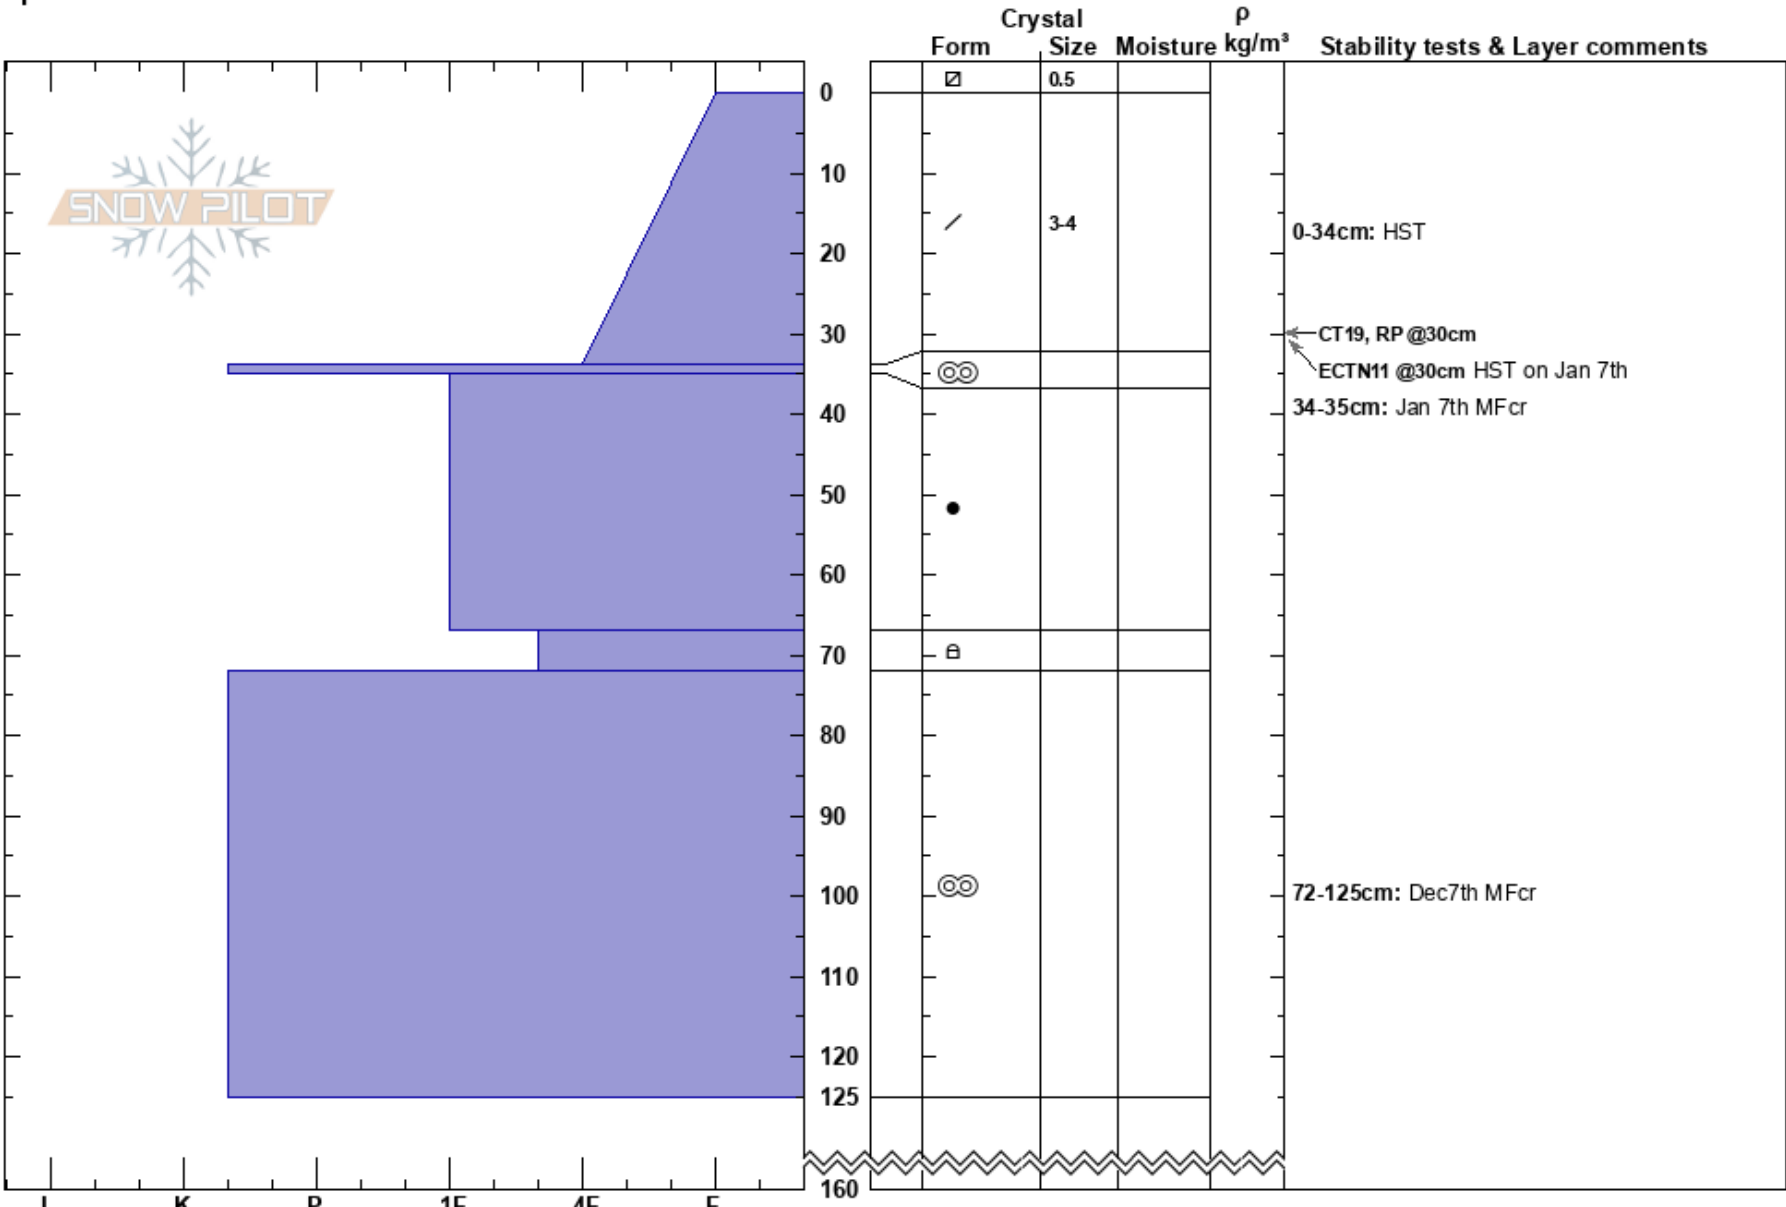

20250112 Frenchmans L Michaela Pye
 Hazelton range 12/01/2025 - 12:00
 BC
Elevation: 1450 m
Aspect:
Specifics:

Co-ord:
Slope Angle:
Wind Loading: yes

Stability:
Air Temperature:
Sky Cover: FEW
Precipitation: NO
Wind: N Moderate

HS:160
PF:50
 0-34cm: HST
 34-35cm: Jan 7th MFcr
 72-125cm: Dec7th MFcr
 72-125cm: Problematic layer

Notes: TL Glade (close to BTL)