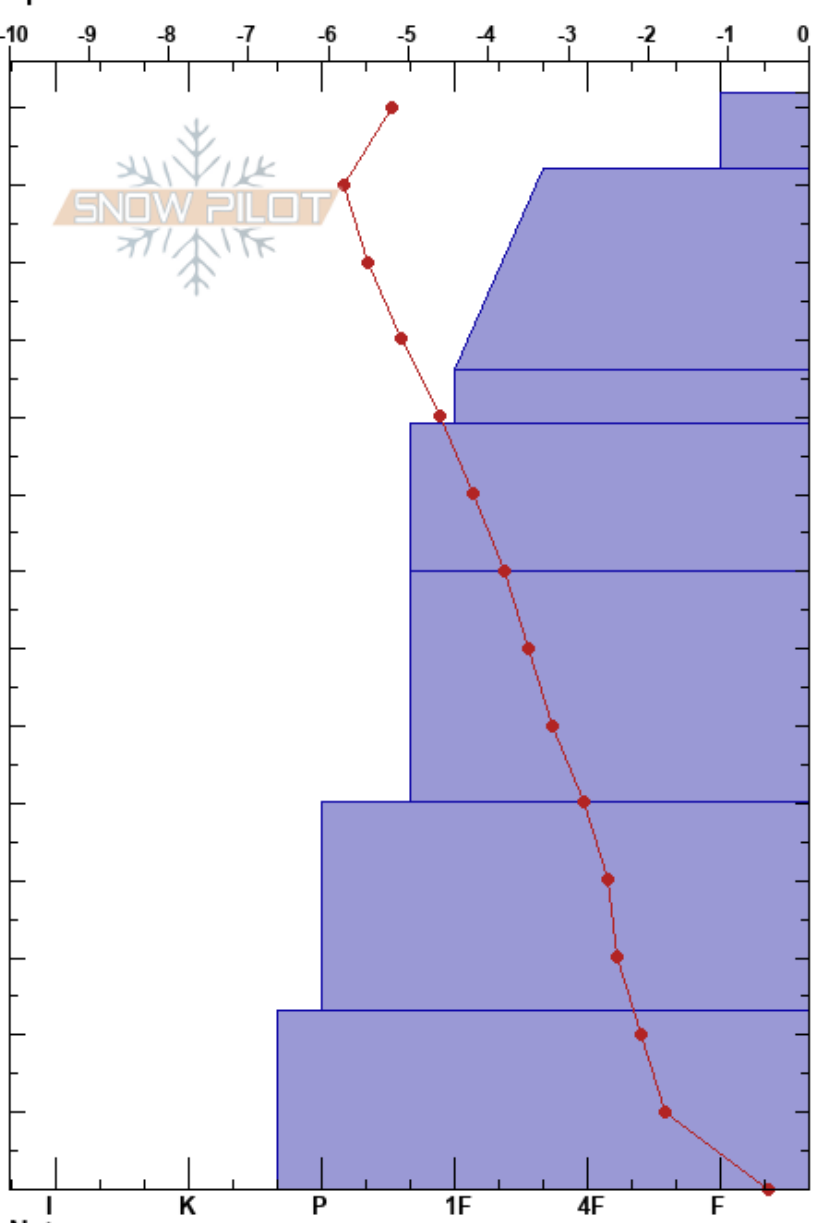

Galena Wx Station
 Monashee
 BC
 Elevation: 1535 m
 Aspect: SE
 Specifics:

Houston Clark
 11/01/2025 - 10:40
 Co-ord:
 Slope Angle: 15°
 Wind Loading:

Stability:
 Air Temperature:
 Sky Cover: BKN
 Precipitation: NO
 Wind: Calm

HS:142
 PF:35

Layer Notes:

Form	Crystal		ρ kg/m ³	Stability tests & Layer comments
	Size	Moisture		
+r	2			
/	1-2			
/	1-1.5			
⊖	0.5-1			← CT25, SP @111cm
⊖	0.5			
•	0.3-0.5			
•	0.3			
•	0.5			↙ ECTX

Notes: Calm winds