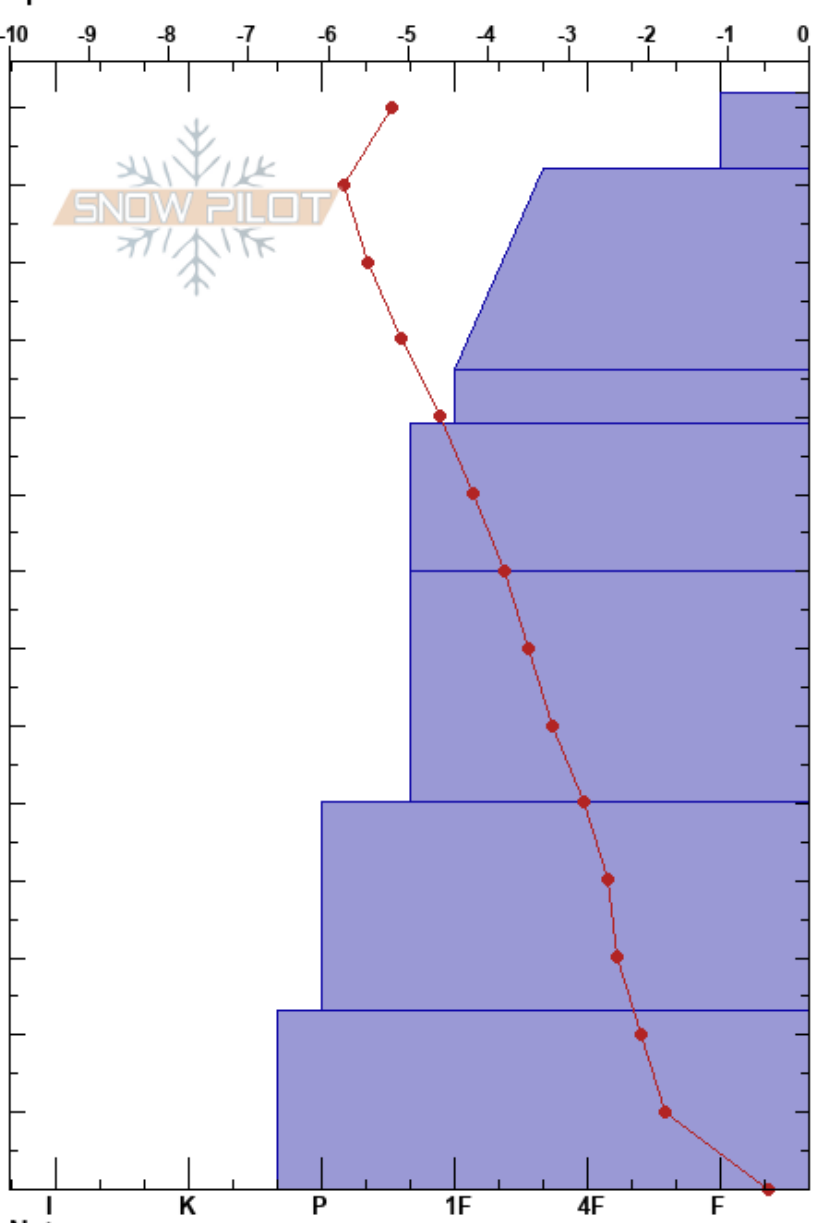

Galena Wx Station
 Monashee
 BC
 Elevation: 1535 m
 Aspect: SE
 Specifics:

Houston Clark
 11/01/2025 - 10:40
 Co-ord:
 Slope Angle: 15°
 Wind Loading:

Stability:
 Air Temperature:
 Sky Cover: BKN
 Precipitation: NO
 Wind: Calm

HS:142
 PF:35

Layer Notes:

Form	Crystal Size	Moisture	ρ kg/m ³	Stability tests & Layer comments
+r	2			
/	1-2			
/	1-1.5			
⊖	0.5-1			← CT25, SP @111cm
⊖	0.5			
•	0.3-0.5			
•	0.3			
•	0.5			
				↙ ECTX