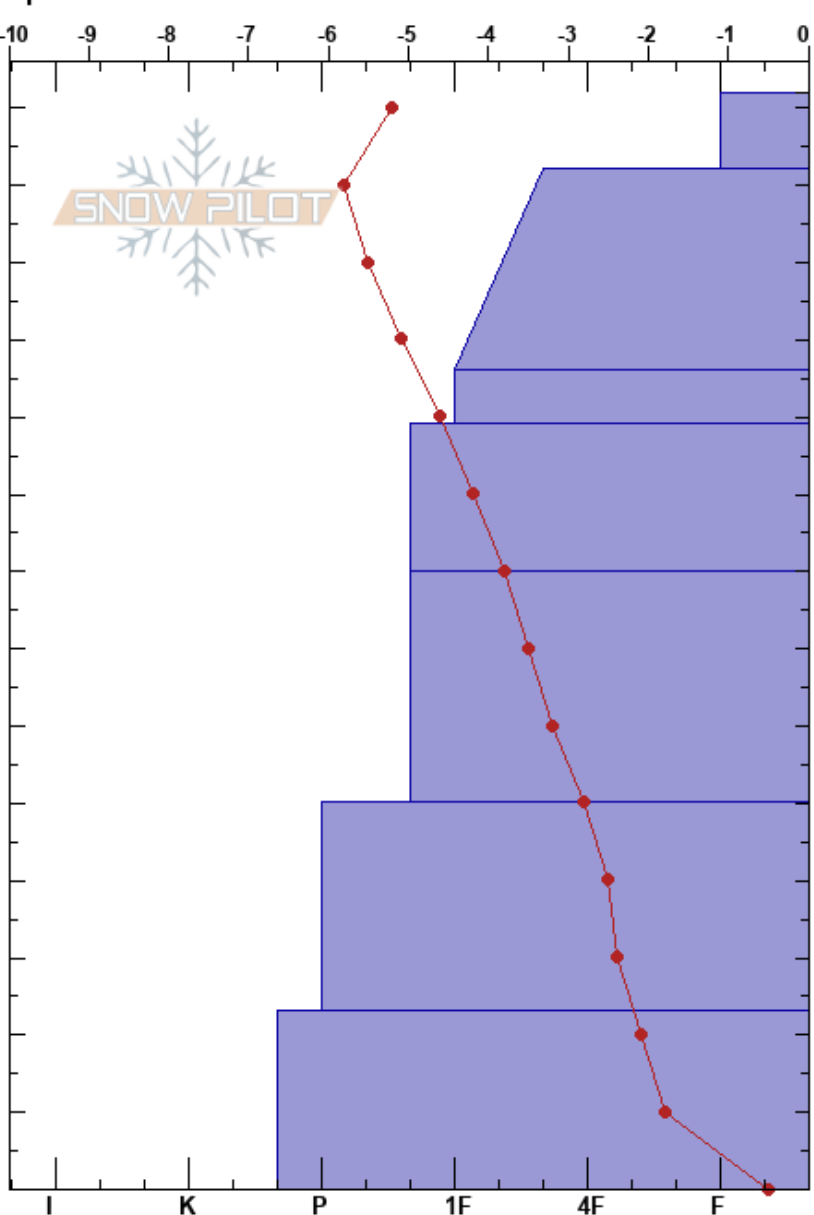

Galena Wx Station
 Monashee
 BC
 Elevation: 1535 m
 Aspect: SE
 Specifics:

Houston Clark
 11/01/2025 - 10:40
 Co-ord:
 Slope Angle: 15°
 Wind Loading:

Stability:
 Air Temperature:
 Sky Cover: BKN
 Precipitation: NO
 Wind: Calm

HS:142
 PF:35
 Layer Notes:

Form	Crystal Size	Moisture	ρ kg/m ³	Stability tests & Layer comments
+r	2			
/	1-2			
/	1-1.5			
←				CT25, SP @111cm
⊖	0.5-1			
⊖	0.5			
•	0.3-0.5			
•	0.3			
•	0.5			
				↙ ECTX