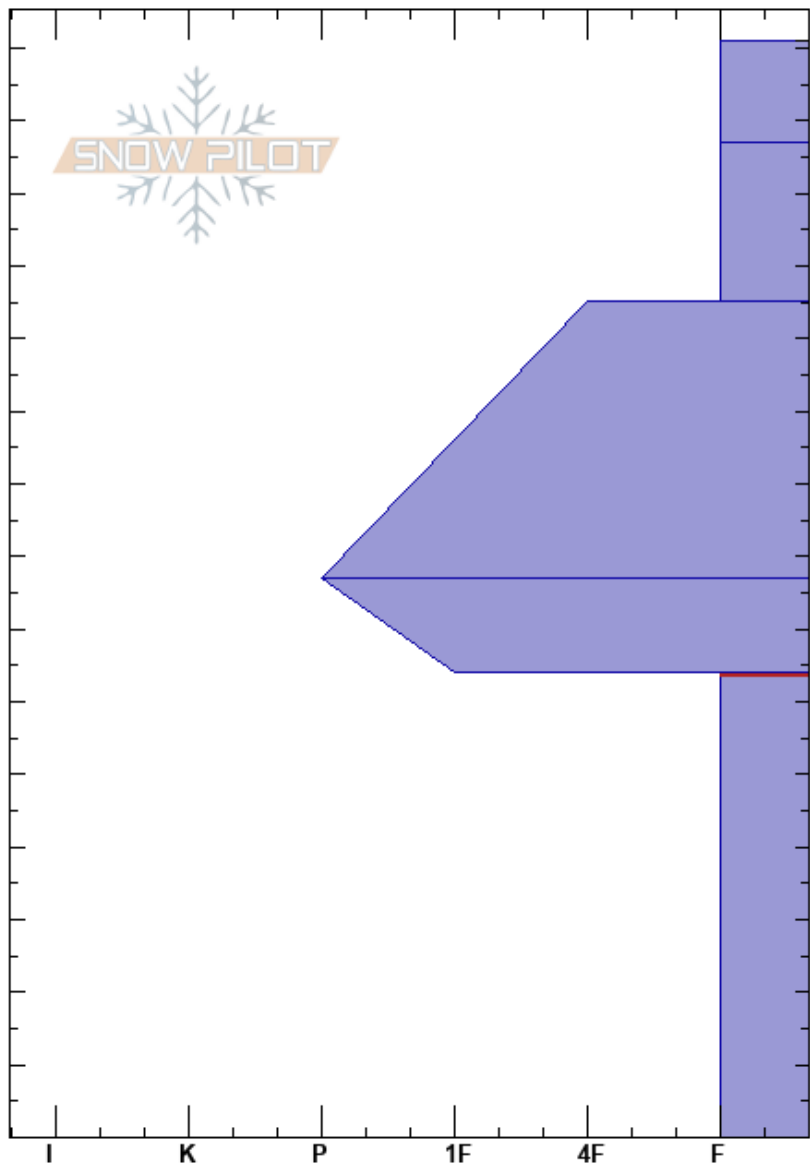

Dream Ridge
 RMNP
 CO
 Elevation: 10300 ft
 Aspect: NE
 Specifics:

Michael Lukens
 01/11/2025 - 12:00pm
 Co-ord: 40.30712N, -105.66140W
 Slope Angle: 27°
 Wind Loading: no

Stability:
 Air Temperature:
 Sky Cover: OVC
 Precipitation: S-1
 Wind: W Light Breeze

HS:151
 Layer Notes:
 64-0cm: Problematic layer

Depth (cm)	Crystal		Moisture	ρ kg/m ³	Stability tests & Layer comments
	Form	Size			
151 - 140	+	0.1-0.3			
130 - 120	/ (•)	0.3(0.5)			
110 - 90	•	0.3			
80 - 70	• (◻)	0.1-0.3 (0.5)			
64 - 0	◻	0.5-1.5			← CT22, RP @64cm ← CTN