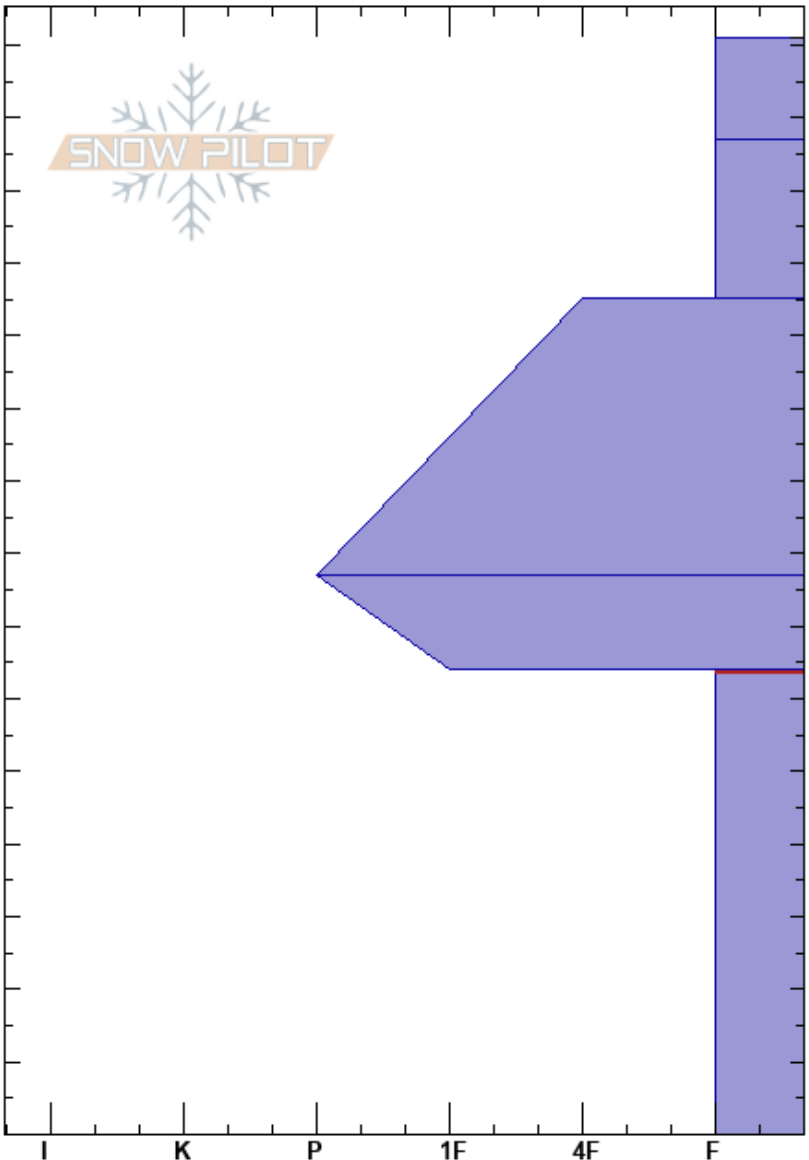

Dream Ridge  
 RMNP  
 CO  
 Elevation: 10300 ft  
 Aspect: NE  
 Specifics:

Michael Lukens  
 01/11/2025 - 12:00pm  
 Co-ord: 40.30712N, -105.66140W  
 Slope Angle: 27°  
 Wind Loading: no

Stability:  
 Air Temperature:  
 Sky Cover: OVC  
 Precipitation: S-1  
 Wind: W Light Breeze

HS:151  
 Layer Notes:  
 64-0cm: Problematic layer

Height (ft)	Crystal		$\rho$ kg/m <sup>3</sup>	Stability tests & Layer comments
	Form	Size		
151				
140	+	0.1-0.3		
130	/ (•)	0.3(0.5)		
120				
110				
100	•	0.3		
90				
80				
70	• (◻)	0.1-0.3 (0.5)		
60				← CT22, RP @64cm
50				
40				
30	◻	0.5-1.5		
20				
10				
0				↙ CTN