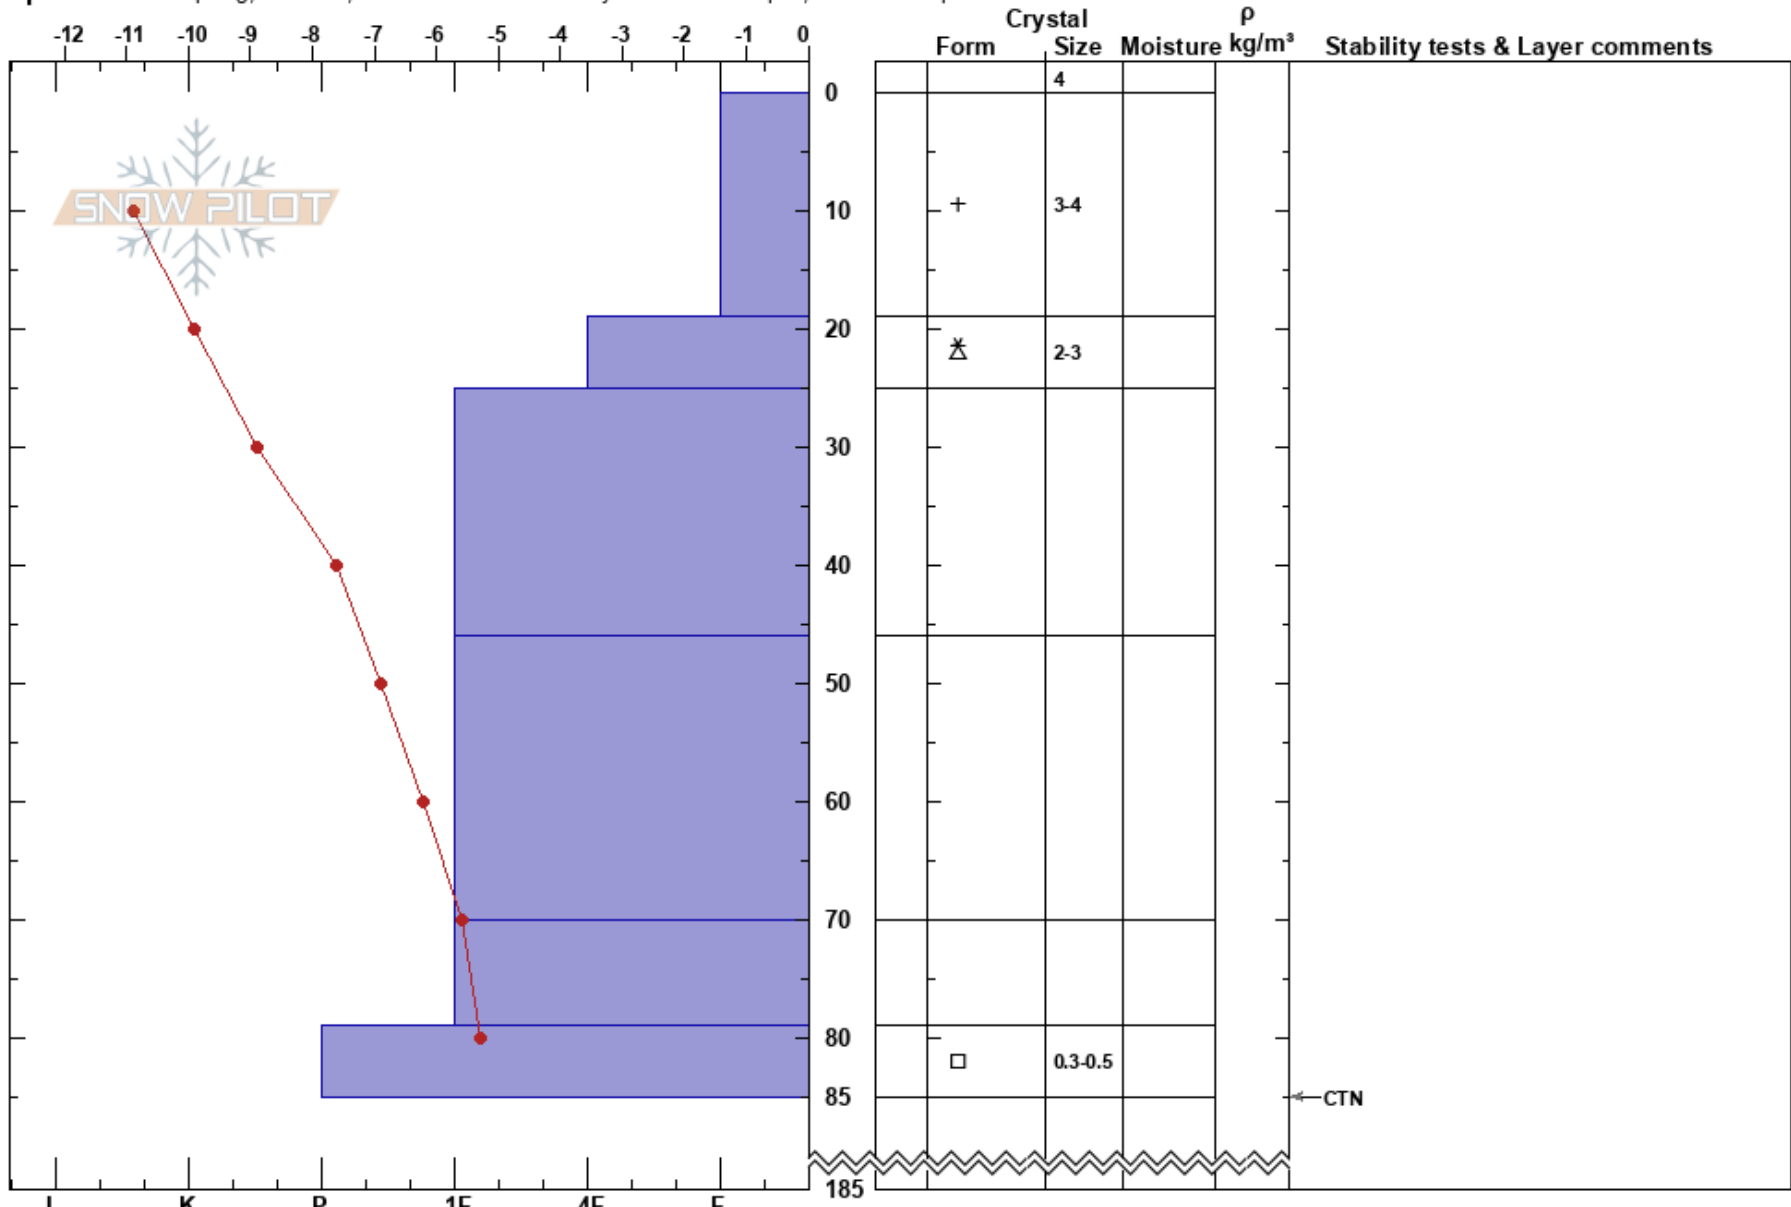

Jökulkollur
 Tröllaskagi
 Iceland
 Elevation: 630 m
 Aspect: E

Jacob Panzner
 09/01/2025 - 13:15
 Co-ord: 66.01283N, -18.60390W
 Slope Angle: 25°
 Wind Loading: previous

Stability: Good
 Air Temperature: -7°C
 Sky Cover: CLR
 Precipitation: NO
 Wind: N Light Breeze

HS:185
 PF:50 79-85cm:Problematic layer

Specifics: Collapsing, localized; Recent avalanche activity on different slopes; We skied slope

Notes:

← CTN