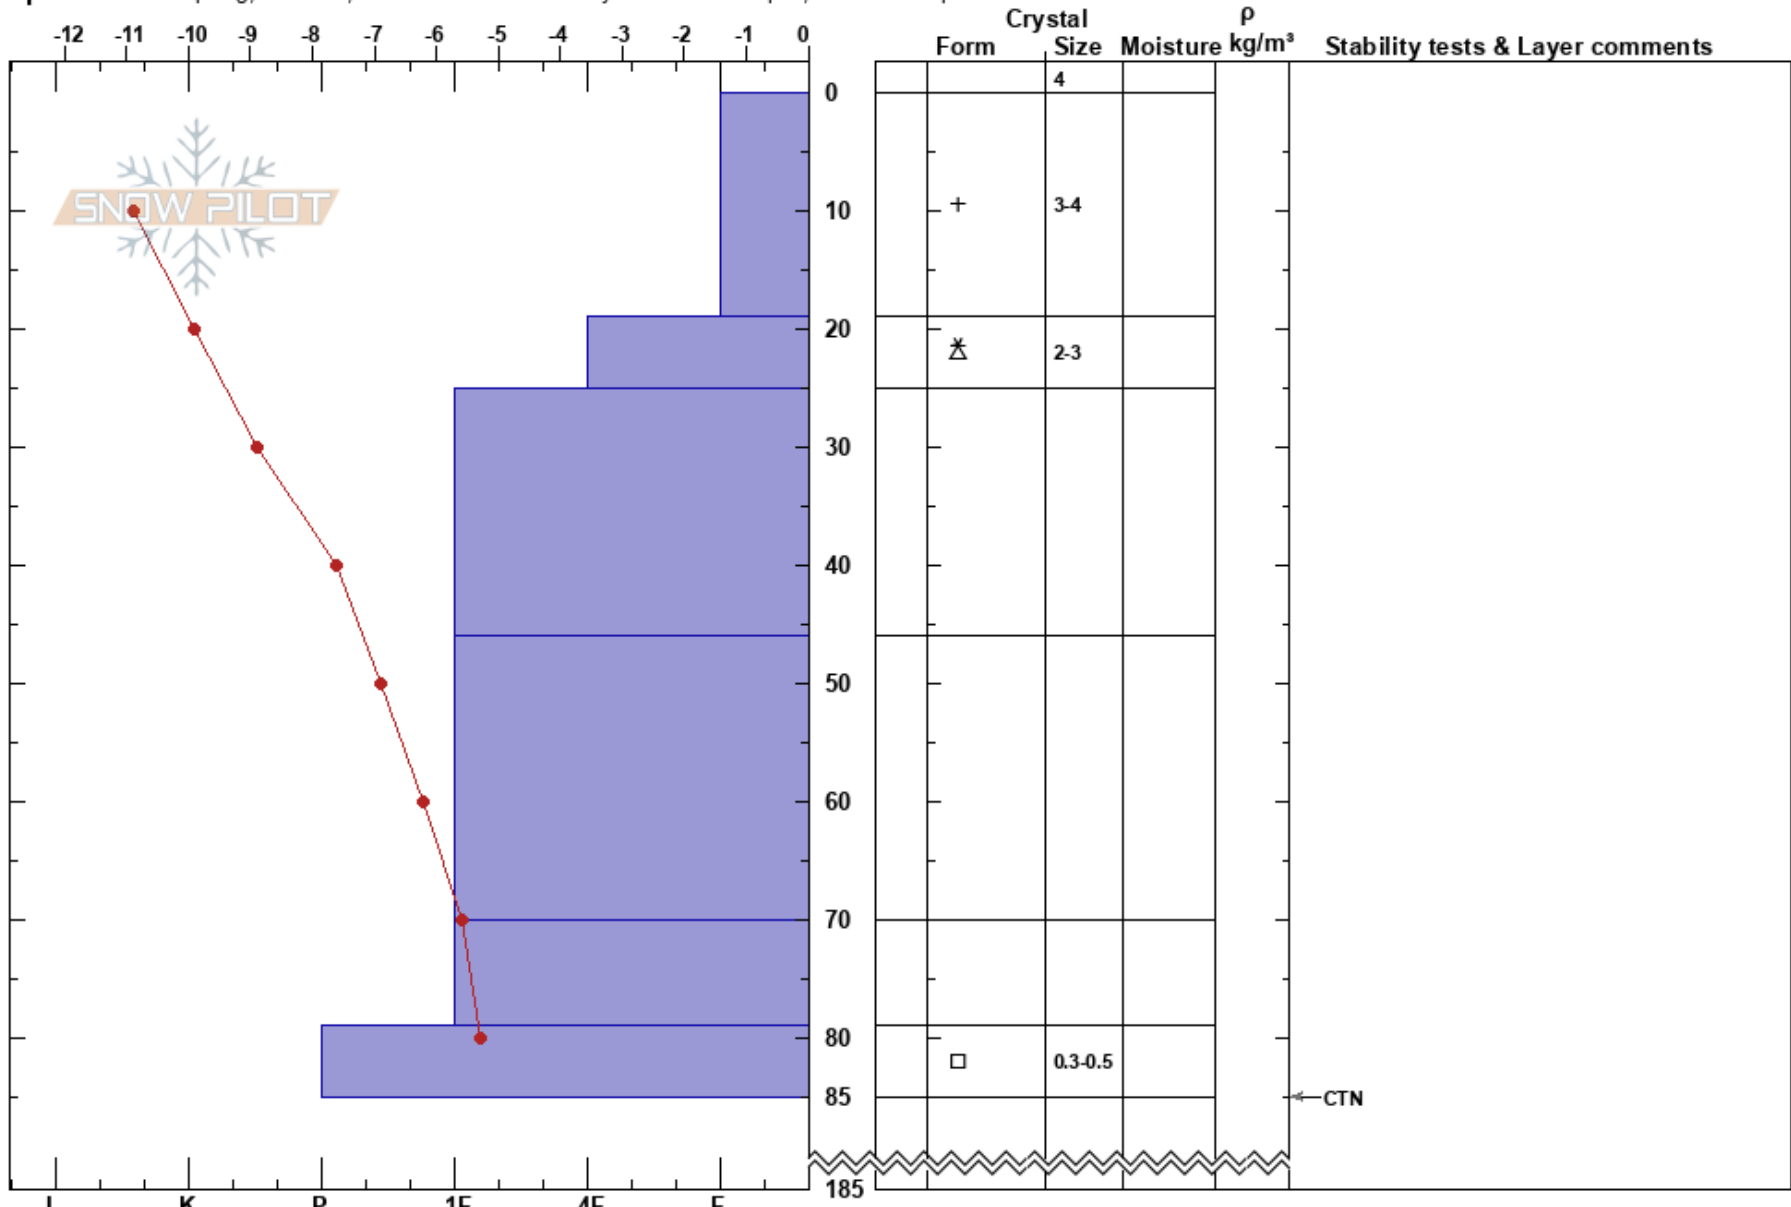

Jökulkollur
 Tröllaskagi
 Iceland
 Elevation: 630 m
 Aspect: E

Jacob Panzner
 09/01/2025 - 13:15
 Co-ord: 66.01283N, -18.60390W
 Slope Angle: 25°
 Wind Loading: previous

Stability: Good
 Air Temperature: -7°C
 Sky Cover: CLR
 Precipitation: NO
 Wind: N Light Breeze

HS:185
 PF:50 79-85cm:Problematic layer

Specifics: Collapsing, localized; Recent avalanche activity on different slopes; We skied slope

Notes: