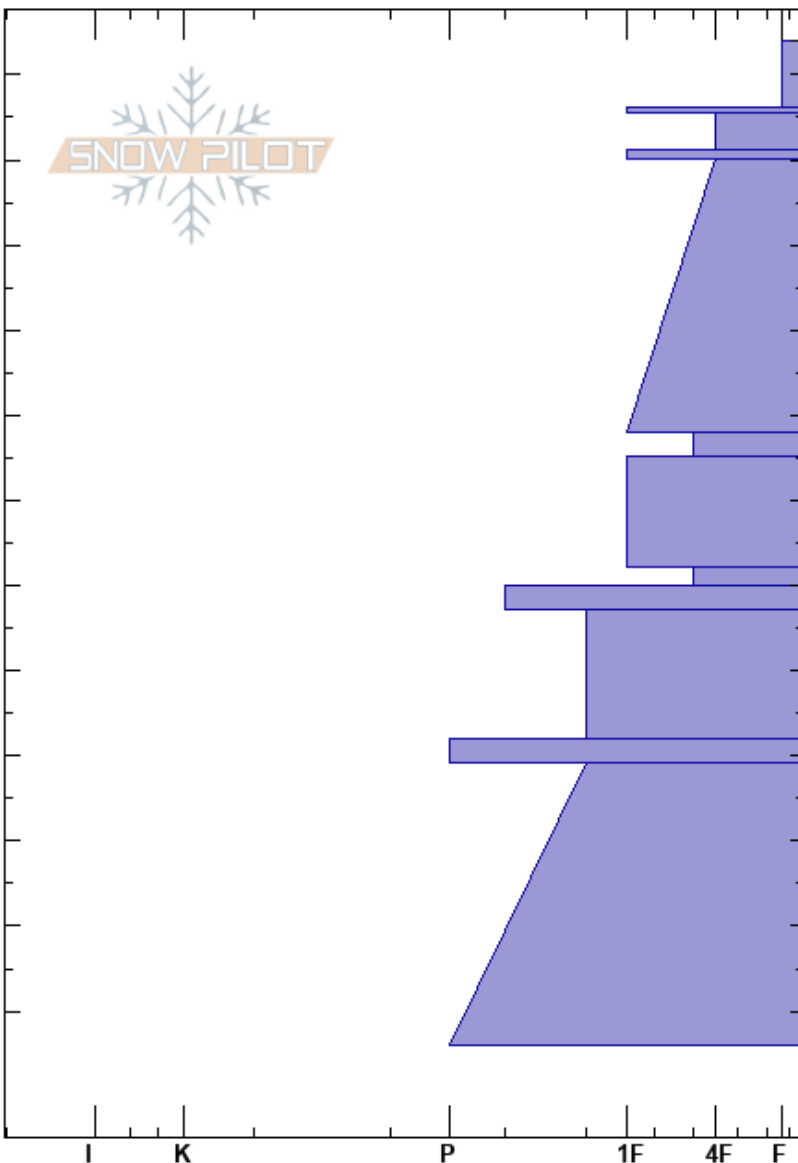

Paola (6673' S)
 Flathead Range
 MT
Elevation: 6673 ft
Aspect: S
Specifics:

Jackson George
 01/11/2025 - 12:36pm
Co-ord: 48.30250N, -113.66191W
Slope Angle: 34°
Wind Loading: previous

Stability: Good **HS:** 184
Air Temperature: -5°C
Sky Cover: OVC
Precipitation: S-1
Wind: W Calm

Layer Notes:
 176-175.5cm: Decomposing crust
 171-170cm: Decomposing Crust
 122-120cm: Problematic layer

Elevation (cm)	Crystal		Moisture	ρ kg/m ³	Stability tests & Layer comments
	Form	Size			
184					
180	+		D		
176	∇		D		← ECTN5 @176cm
170	/		D		176-175.5cm: Decomposing crust
170	∇		D		171-170cm: Decomposing Crust
160					
150	•		D		
140	⊗	2-3	D		
130	•		D		
120	⊕	1-2	D		
120	⊙⊙		D		
110	•		D		
100	⊙⊙		D		
90					
80	•		D		
70					
66					