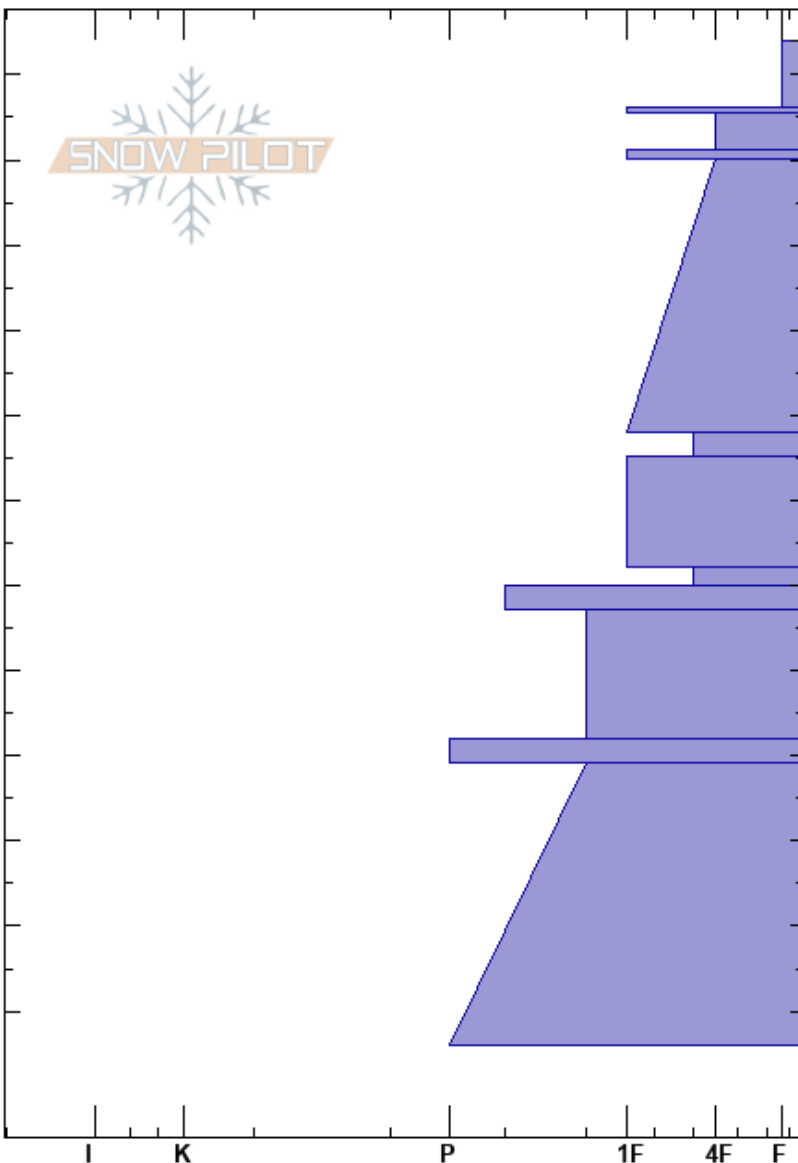

Paola (6673' S)
 Flathead Range
 MT
Elevation: 6673 ft
Aspect: S
Specifics:

Jackson George
 01/11/2025 - 12:36pm
Co-ord: 48.30250N, -113.66191W
Slope Angle: 34°
Wind Loading: previous

Stability: Good **HS:** 184
Air Temperature: -5°C
Sky Cover: OVC
Precipitation: S-1
Wind: W Calm

Layer Notes:
 176-175.5cm: Decomposing crust
 171-170cm: Decomposing Crust
 122-120cm: Problematic layer

Elevation (cm)	Crystal		Moisture	ρ kg/m ³	Stability tests & Layer comments
	Form	Size			
184					
180	+		D		
176	∇		D		← ECTN5 @176cm
170	/		D		176-175.5cm: Decomposing crust
170	∇		D		171-170cm: Decomposing Crust
160					
150	•		D		
140	⊗	2-3	D		
130	•		D		
120	⊖	1-2	D		
120	⊙⊙		D		
110	•		D		
100	⊙⊙		D		
90					
80	•		D		
70					
66					