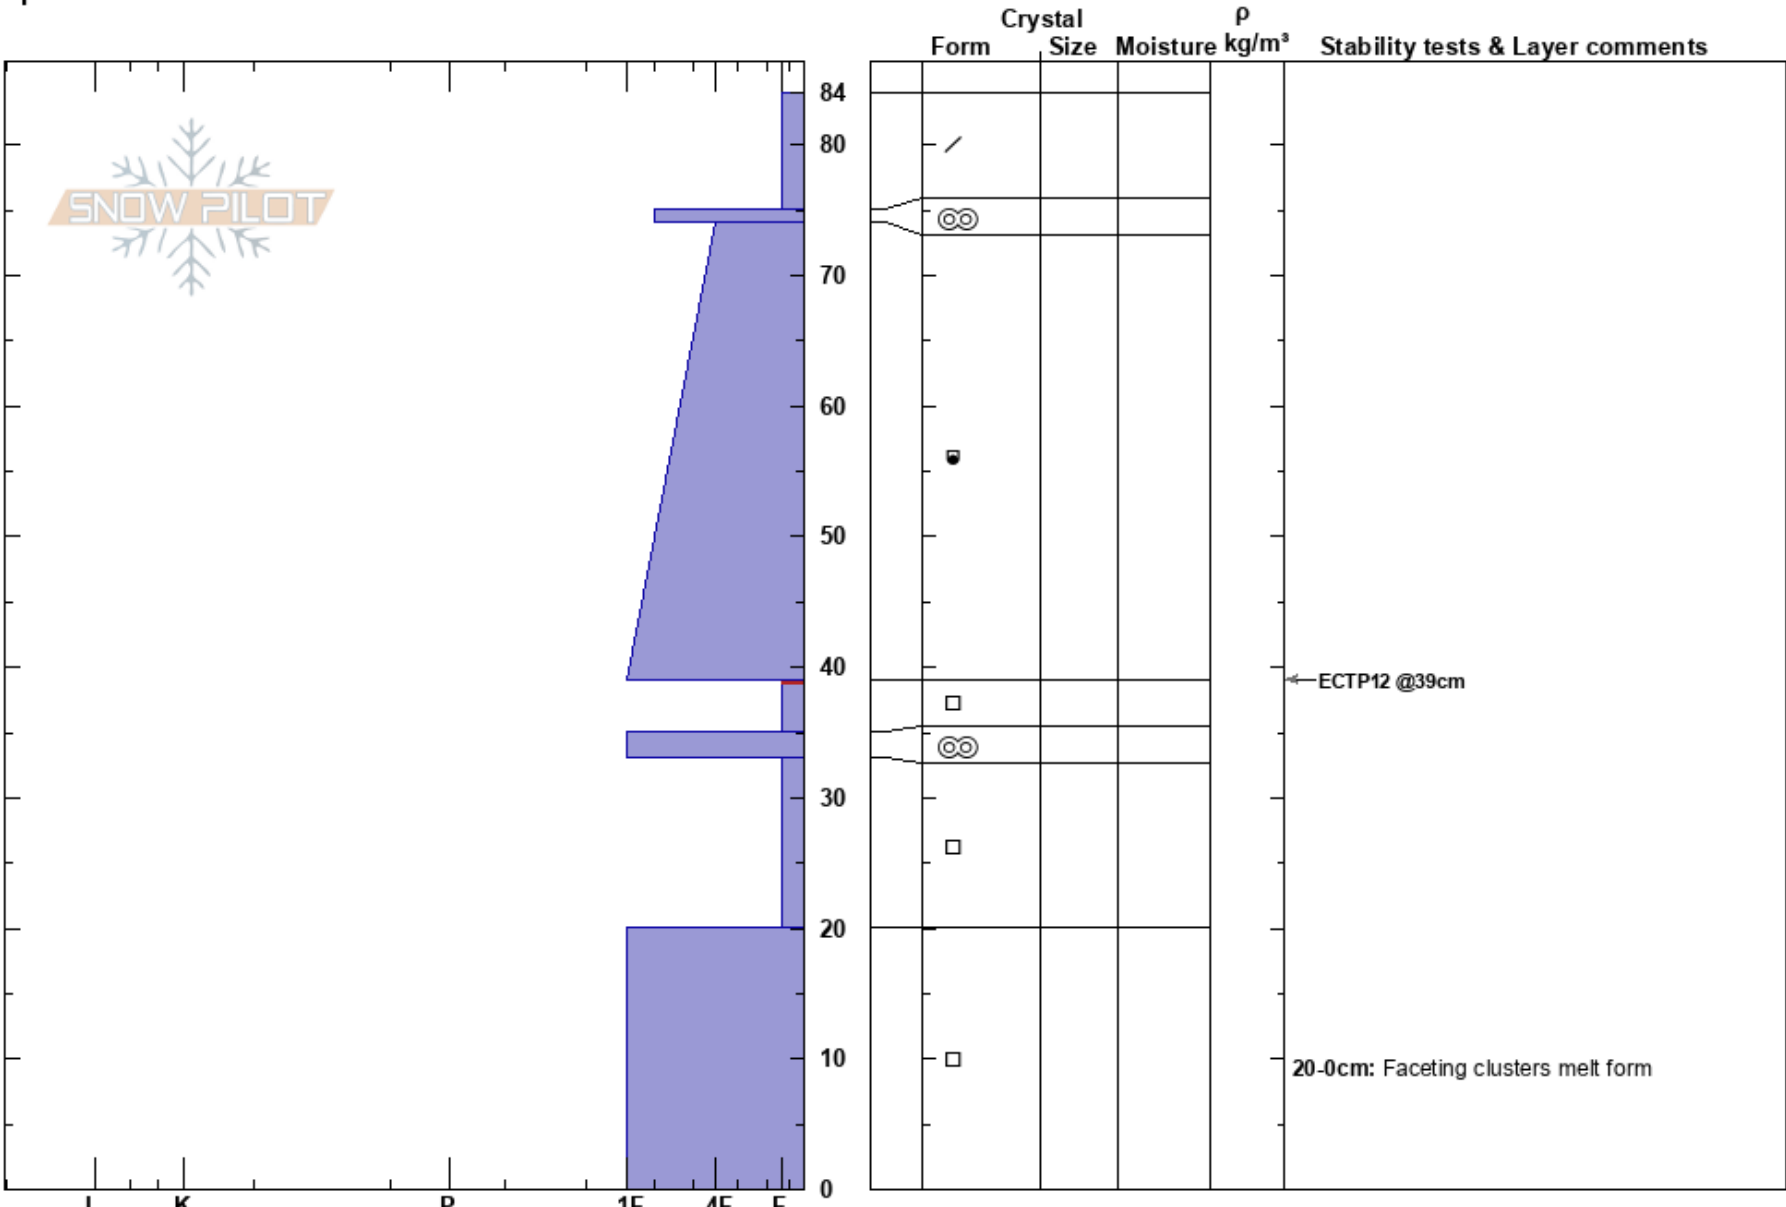

Quandary Peak - S
 Vail/Summit County
 CO
Elevation: 11275 ft
Aspect: SE
Specifics:

Andrew McWilliams
 01/10/2025 - 11:00am
Co-ord: 39.38863N, -106.06595W
Slope Angle:
Wind Loading:

Stability:
Air Temperature: -16°C
Sky Cover: CLR
Precipitation: NO
Wind:

HS:84
PF:70
PS: 15
Layer Notes:
 39-35cm: Problematic layer
 20-0cm: Faceting clusters melt form

Notes: