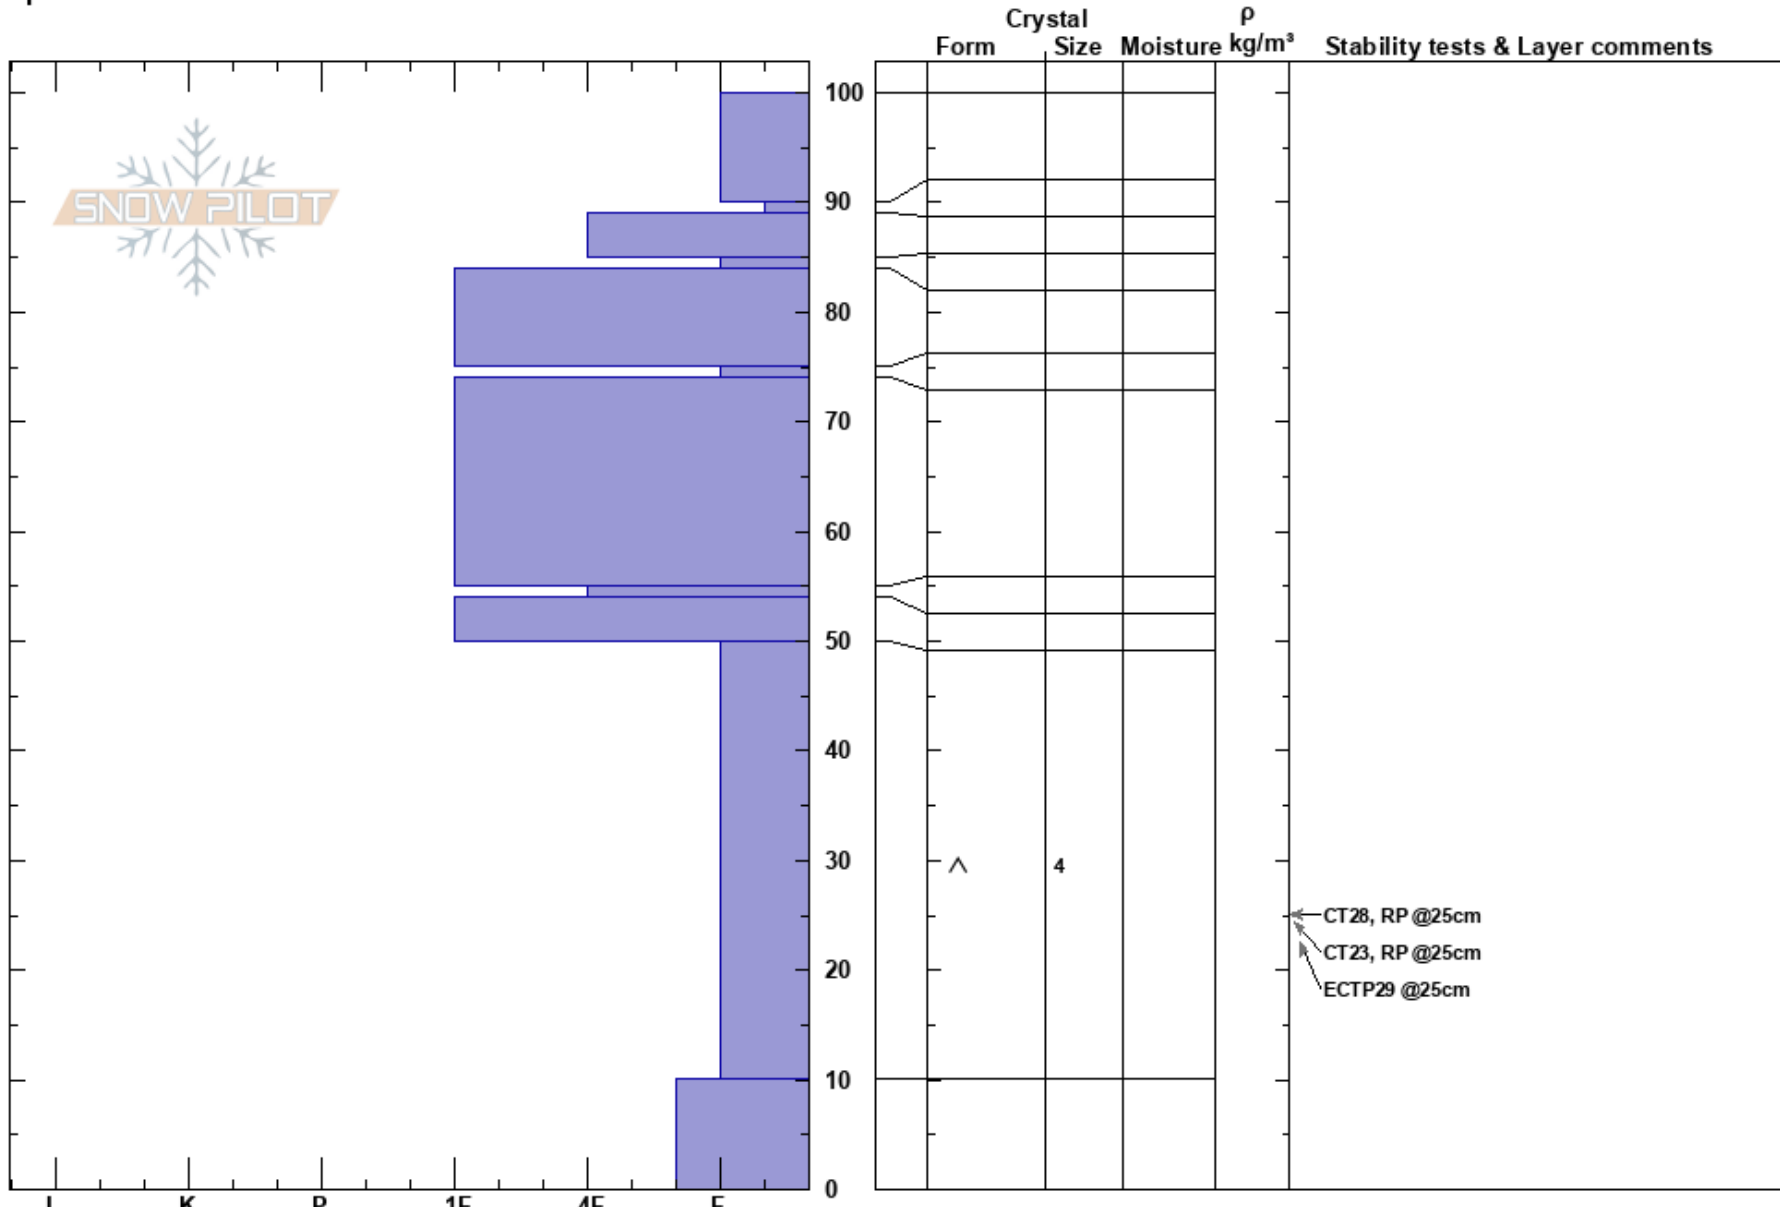

Nebo NW 9,170
 Southern Wasatch
 UT
 Elevation: 3170 ft
 Aspect: 330°
 Specifics:

Dave Kelly
 01/11/2025 - 12:09pm
 Co-ord: 39.84959N, -111.71060W
 Slope Angle: 22°
 Wind Loading:

Stability:
 Air Temperature:
 Sky Cover: BKN
 Precipitation: S1
 Wind: W Moderate

HS:100
 Layer Notes:
 50-10cm: Problematic layer

Notes: With Joey Manship and Raylund Smith. One extended column test with propagation on the 32nd tap. ECTP32@25.