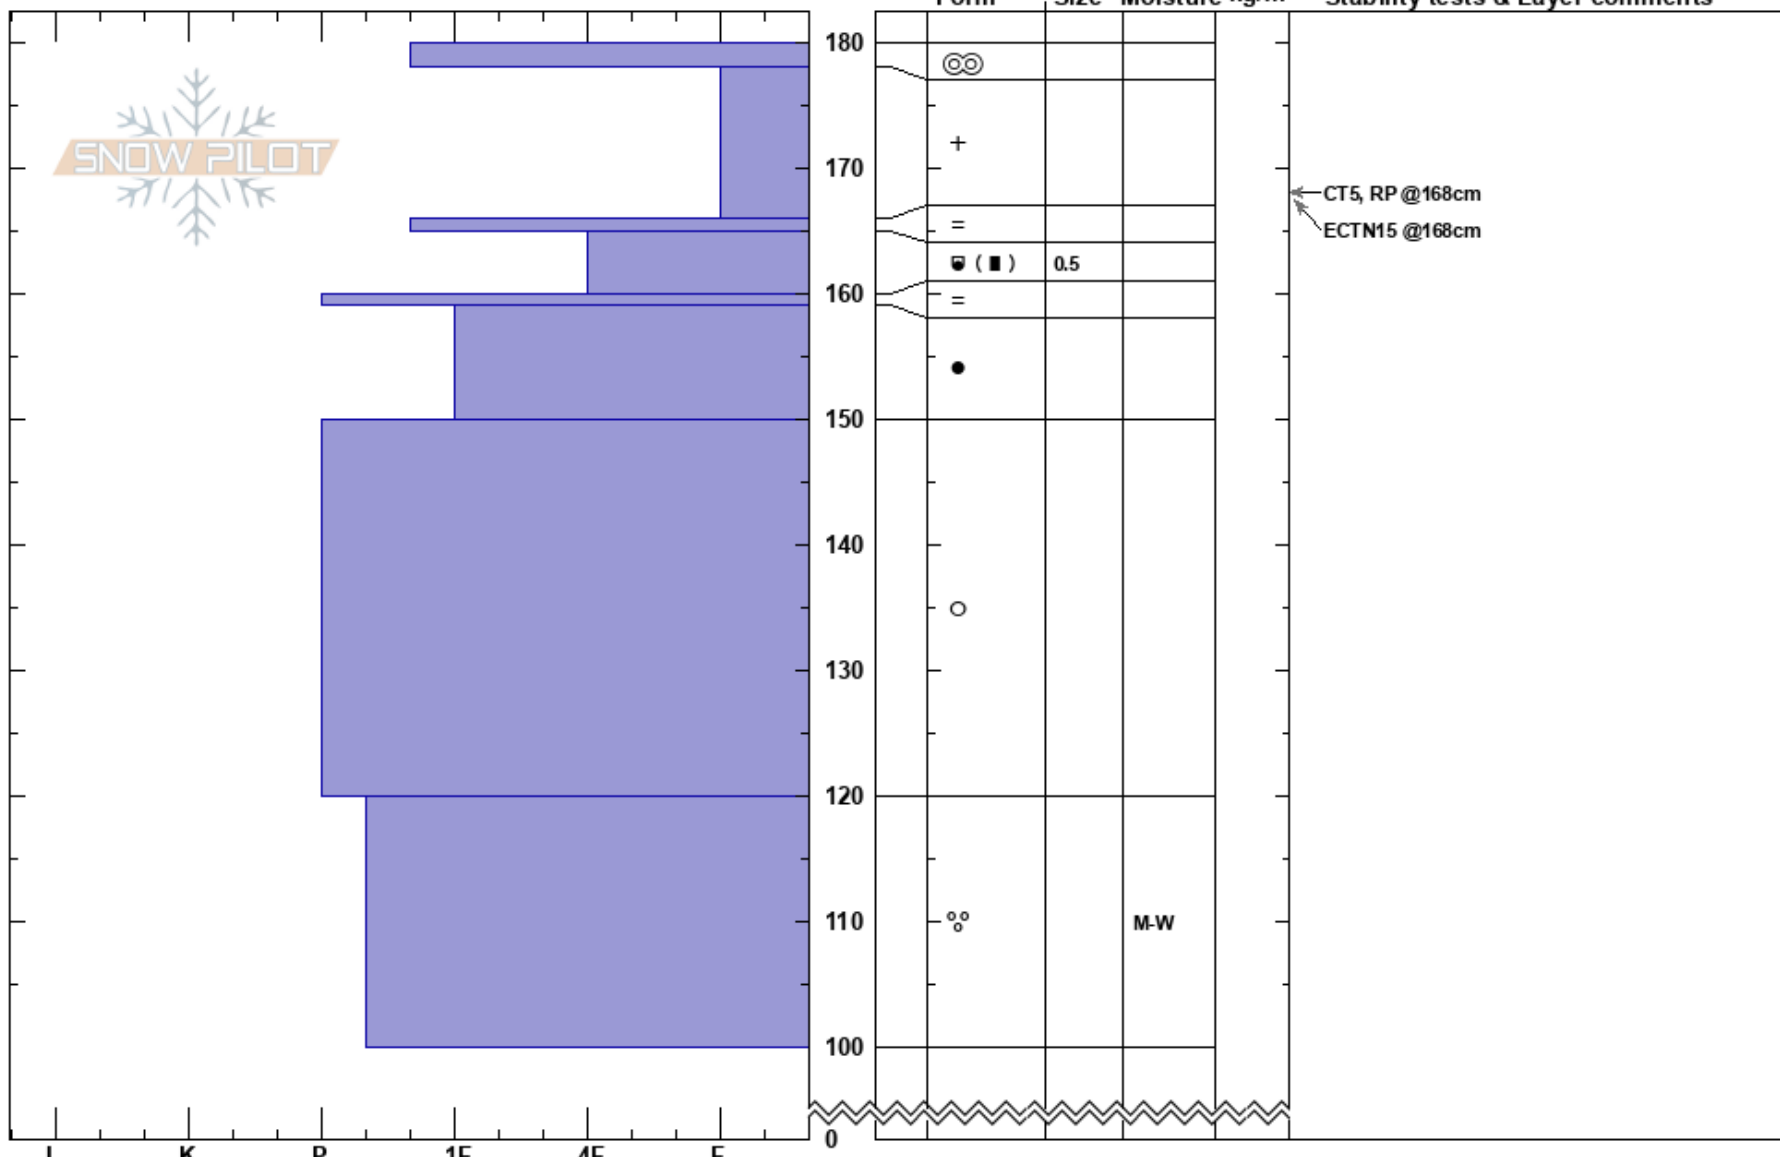

PCT Pit
 Castle Peak Area
 CA
 Elevation: 7829 ft
 Aspect: SW
 Specifics: We skied slope

wendy antibus
 01/11/2025 - 12:30pm
 Co-ord: 39.35898N, -120.35566W
 Slope Angle: 5°
 Wind Loading: no

Stability: **HS:180**
 Air Temperature: **PF:10**
 Sky Cover: CLR **PS:0**
 Precipitation: NO
 Wind: NE Strong

Layer Notes:

Notes: