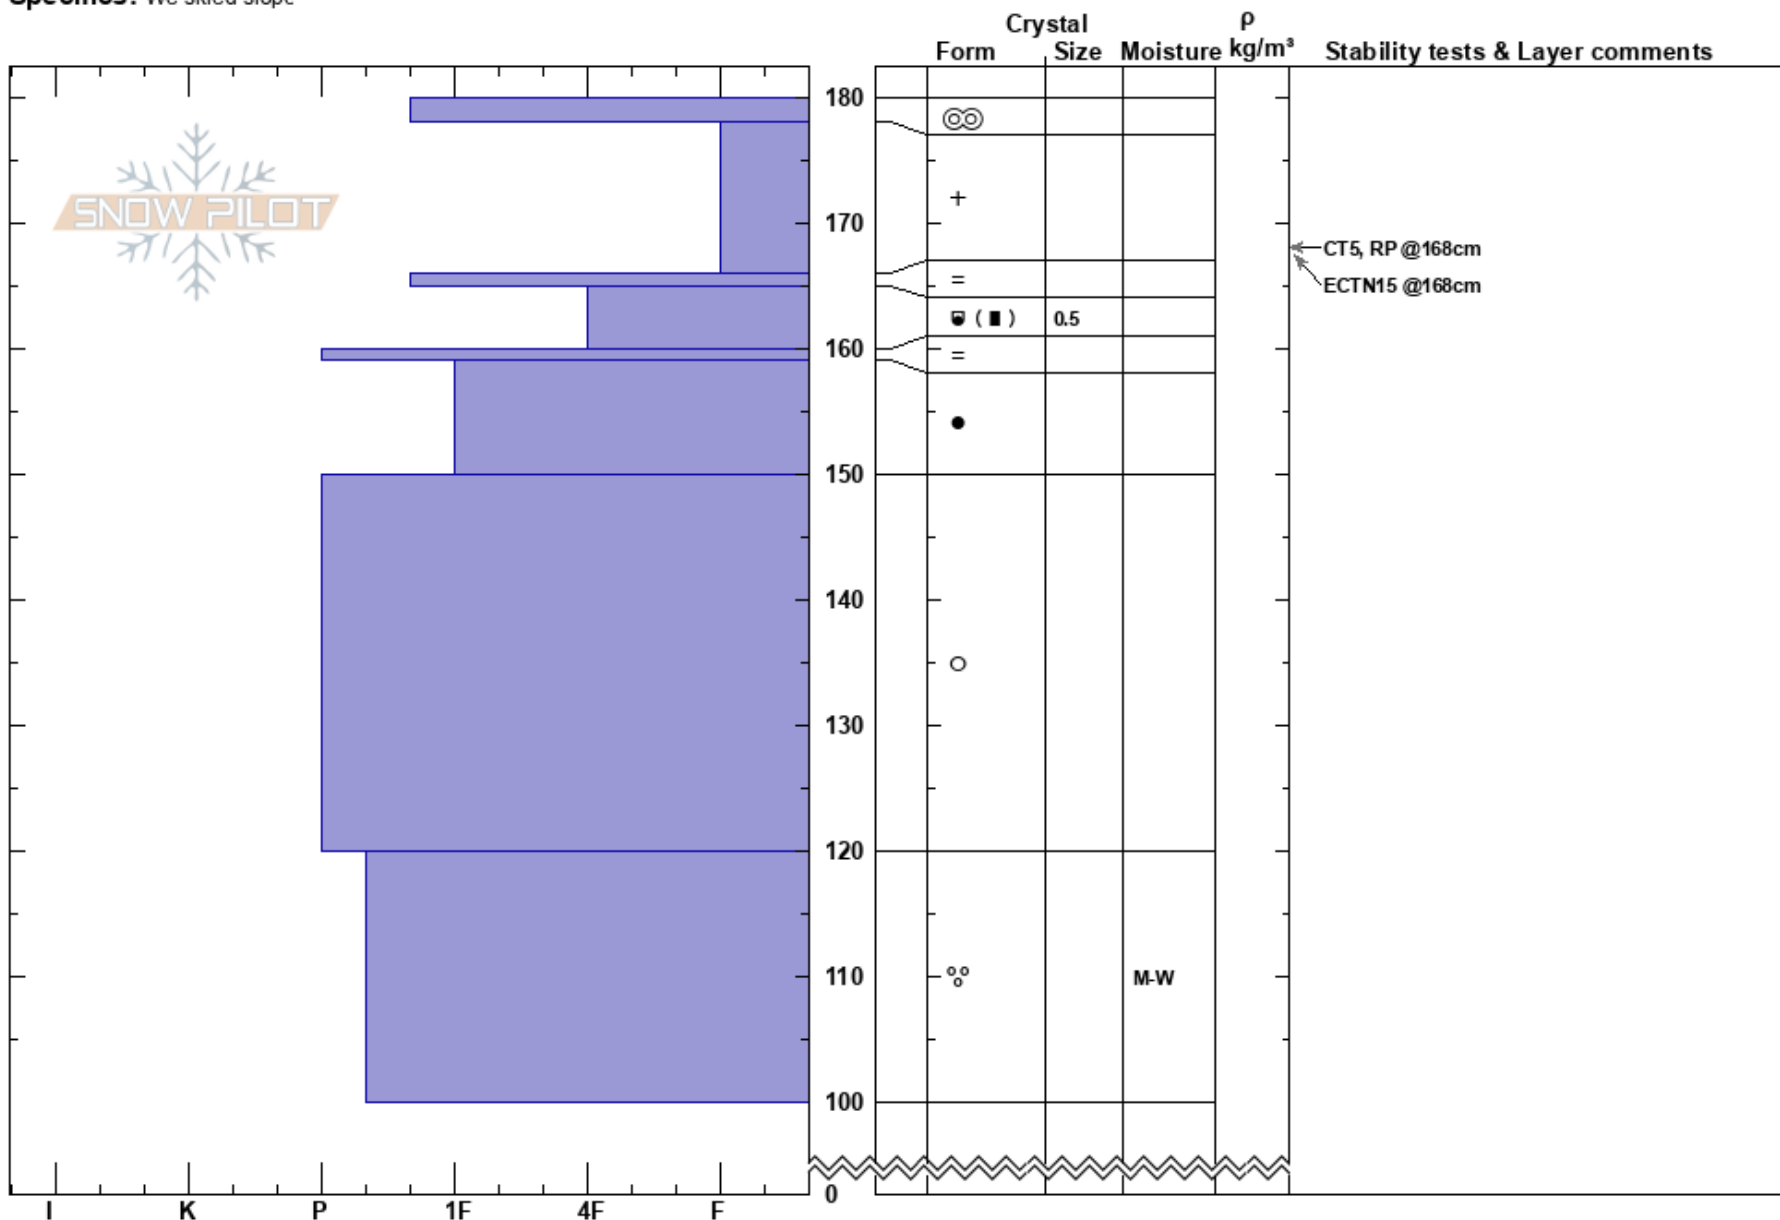

PCT Pit  
 Castle Peak Area  
 CA  
 Elevation: 7829 ft  
 Aspect: SW  
 Specifics: We skied slope

wendy antibus  
 01/11/2025 - 12:30pm  
 Co-ord: 39.35898N, -120.35566W  
 Slope Angle: 5°  
 Wind Loading: no

Stability: **HS:180**  
 Air Temperature: **PF:10**  
 Sky Cover: CLR **PS:0**  
 Precipitation: NO  
 Wind: NE Strong

Layer Notes:

Notes: