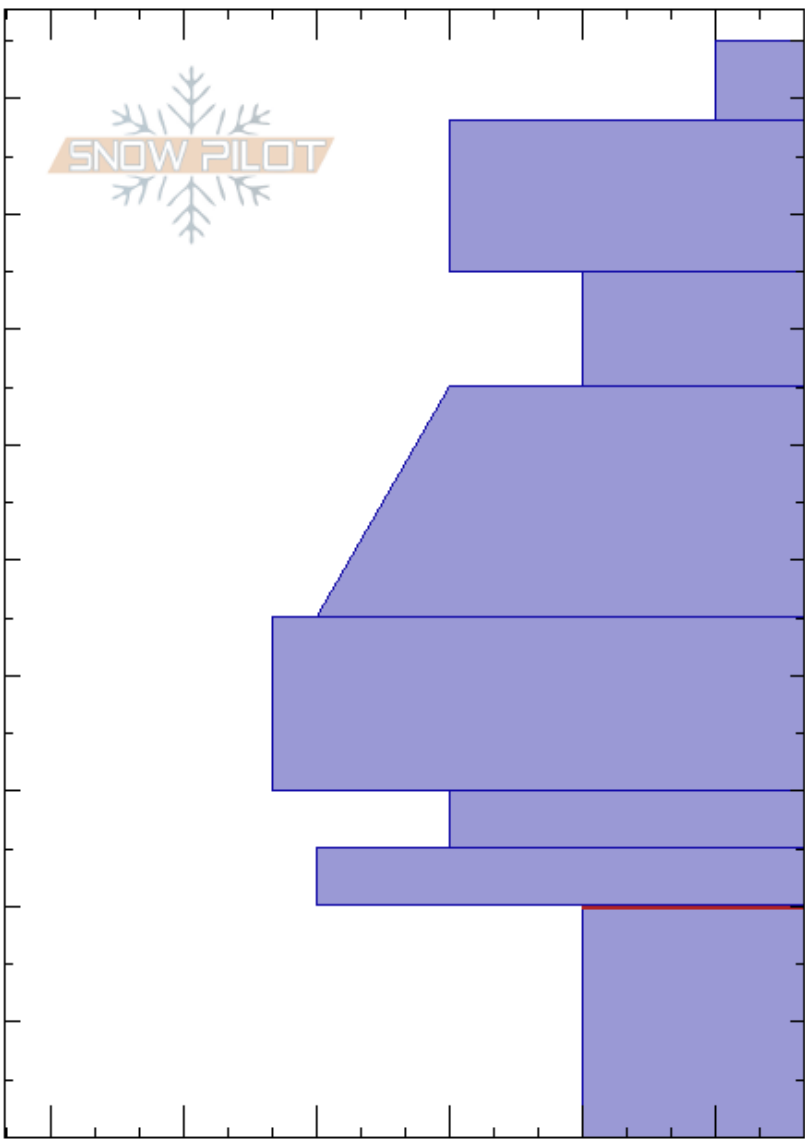

Bradley Forest
 Bridger Range
 MT
 Elevation: 7400 ft
 Aspect: NE
 Specifics:

Aaron Schoening
 01/11/2025 - 1:30pm
 Co-ord:
 Slope Angle: 14°
 Wind Loading:

Stability:
 Air Temperature:
 Sky Cover: BKN
 Precipitation: S-1
 Wind: NE Light Breeze

HS:95
 PS: 15 20-0cm: Problematic layer

Height (m)	Crystal		ρ kg/m ³	Stability tests & Layer comments
	Form	Size		
95				
90	+			
80	/			
70	/ (+)			← CT15, Q2 @75cm
60	.			
50	.			
40	.			
30	⊖	0.5-1		
20	⊖	0.5		
10	⊖	2		
0				← ECTX