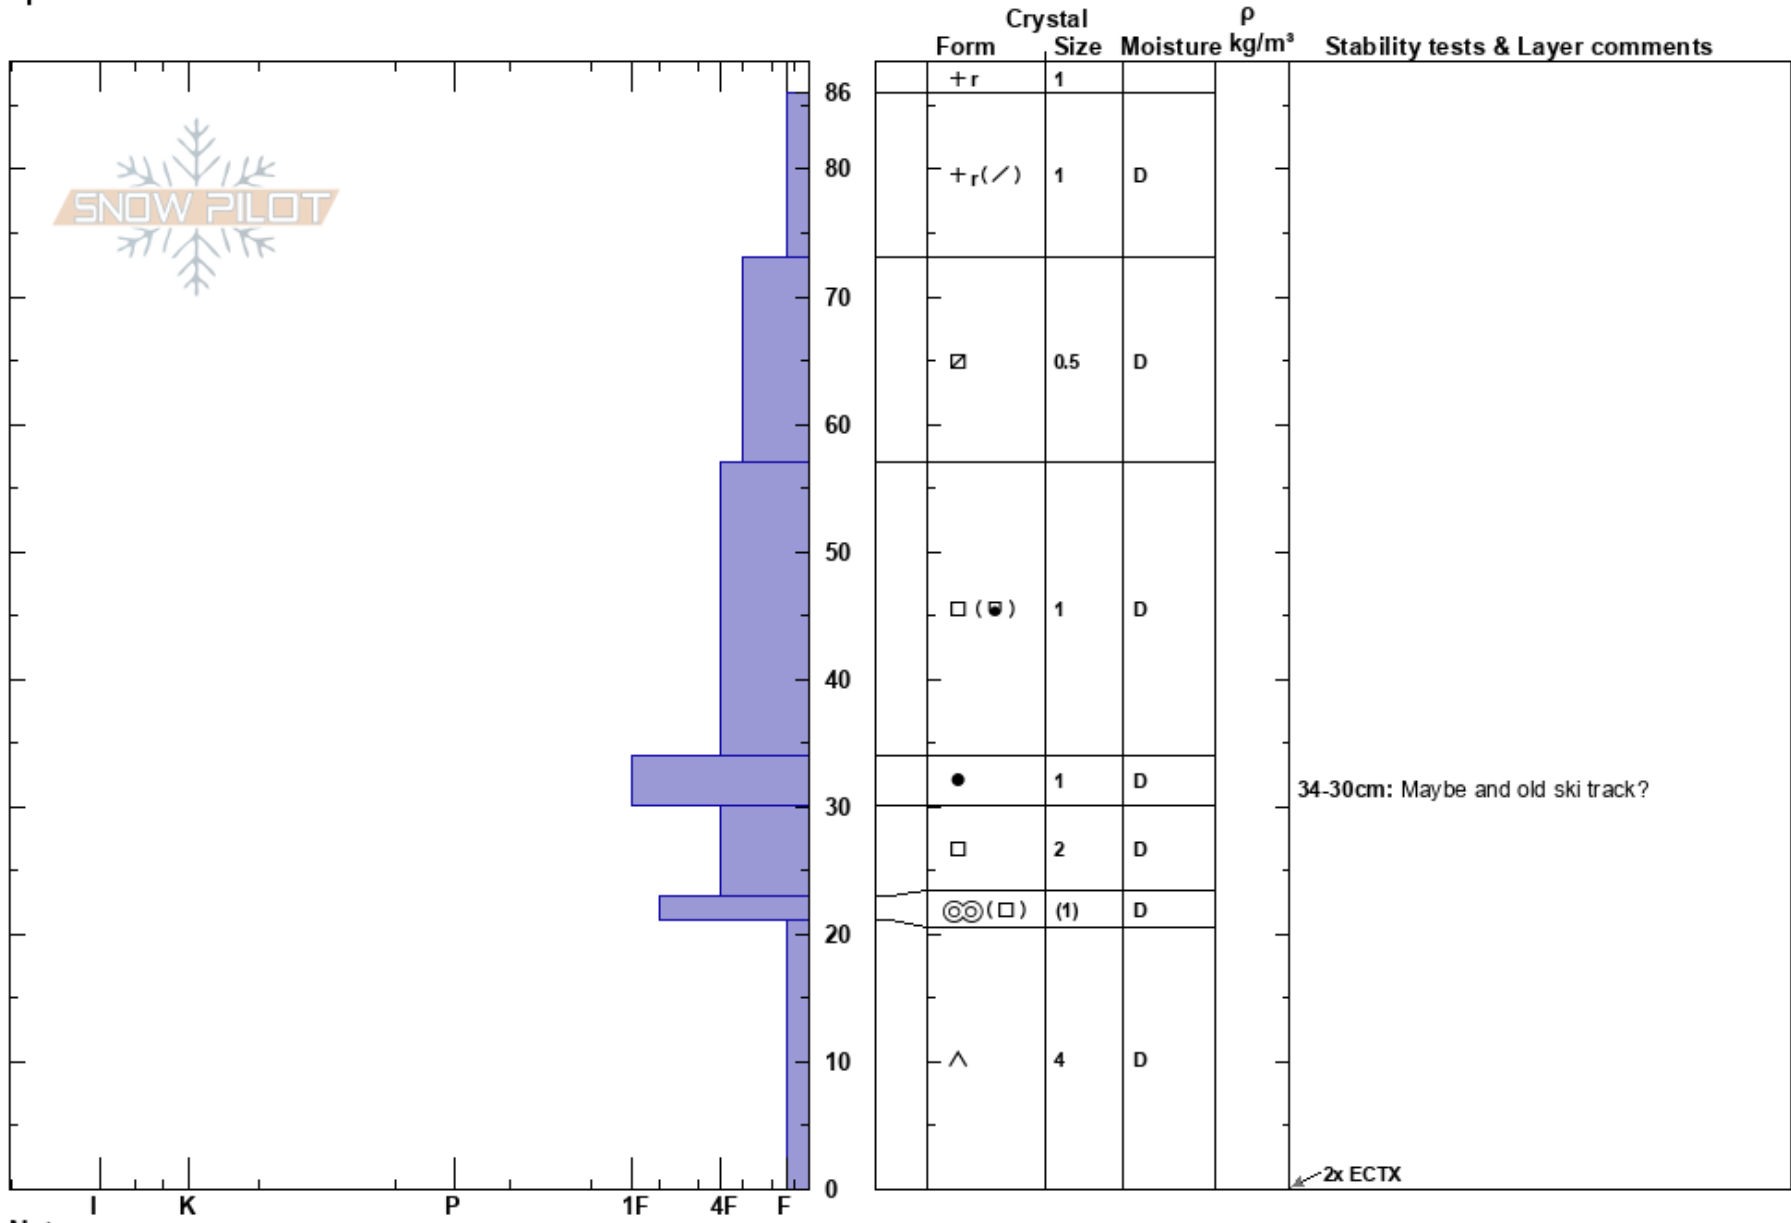

251011 Watrous E BTL
 Front Range
 CO
 Elevation: 11212 ft
 Aspect: E
 Specifics:

Ryan Zarter
 01/11/2025 - 10:15am
 Co-ord: 39.71190N, -105.83830W
 Slope Angle: 30°
 Wind Loading: no

Stability:
 Air Temperature: -14°C
 Sky Cover: OVC
 Precipitation: S-1
 Wind: NW Light Breeze

HS:86
 PF:45
 PS:25
 34-30cm: Maybe and old ski track?

Notes:

2x ECTX