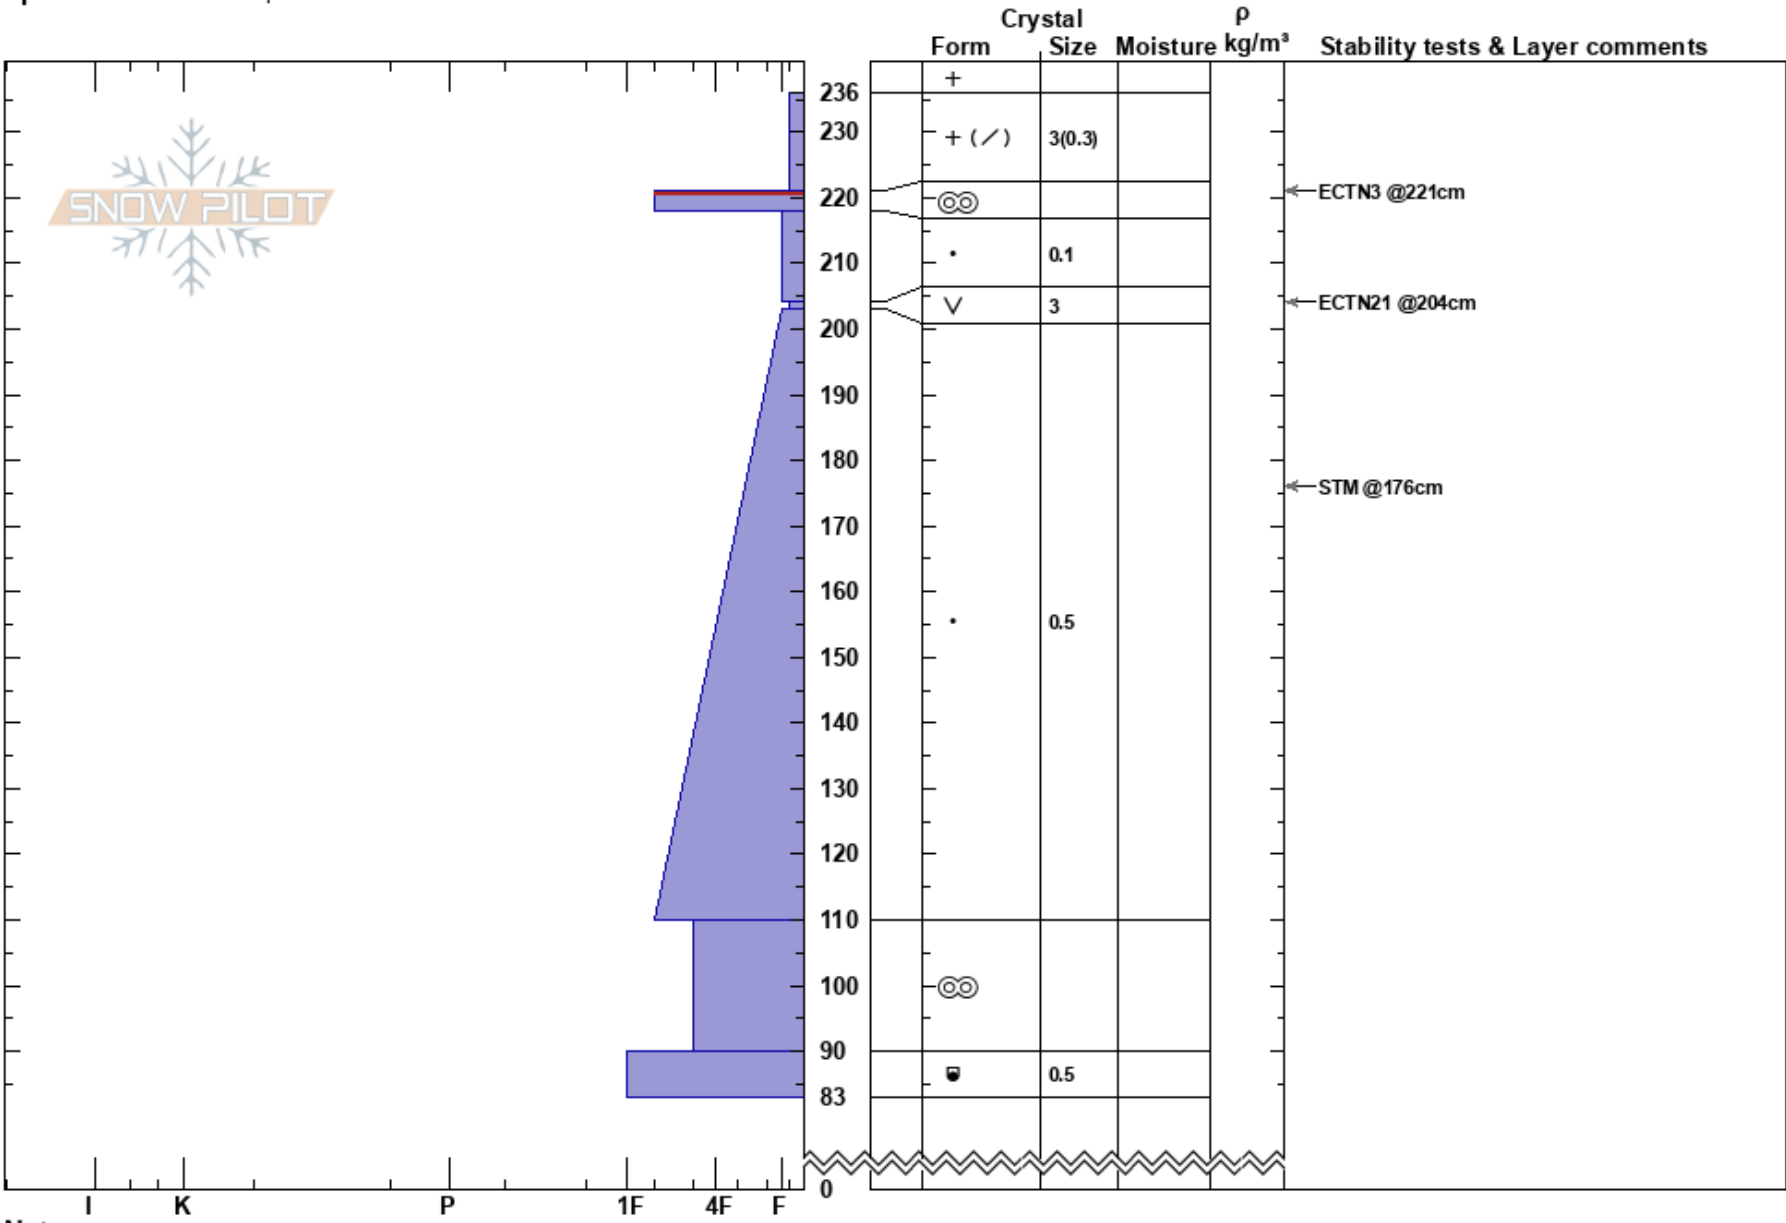

Red Mtn Middle  
 Central Cascades, East WA  
 Elevation: 5111 ft  
 Aspect: SE  
 Specifics: We skied slope

Payton Schiff  
 01/11/2025 - 10:27am  
 Co-ord: 10T 641091W 5249968N  
 Slope Angle:  
 Wind Loading: no

Stability: **HS:236**  
 Air Temperature: 221-218cm:Problematic layer  
 Sky Cover: FEW  
 Precipitation: NO  
 Wind: NW Calm

Notes: