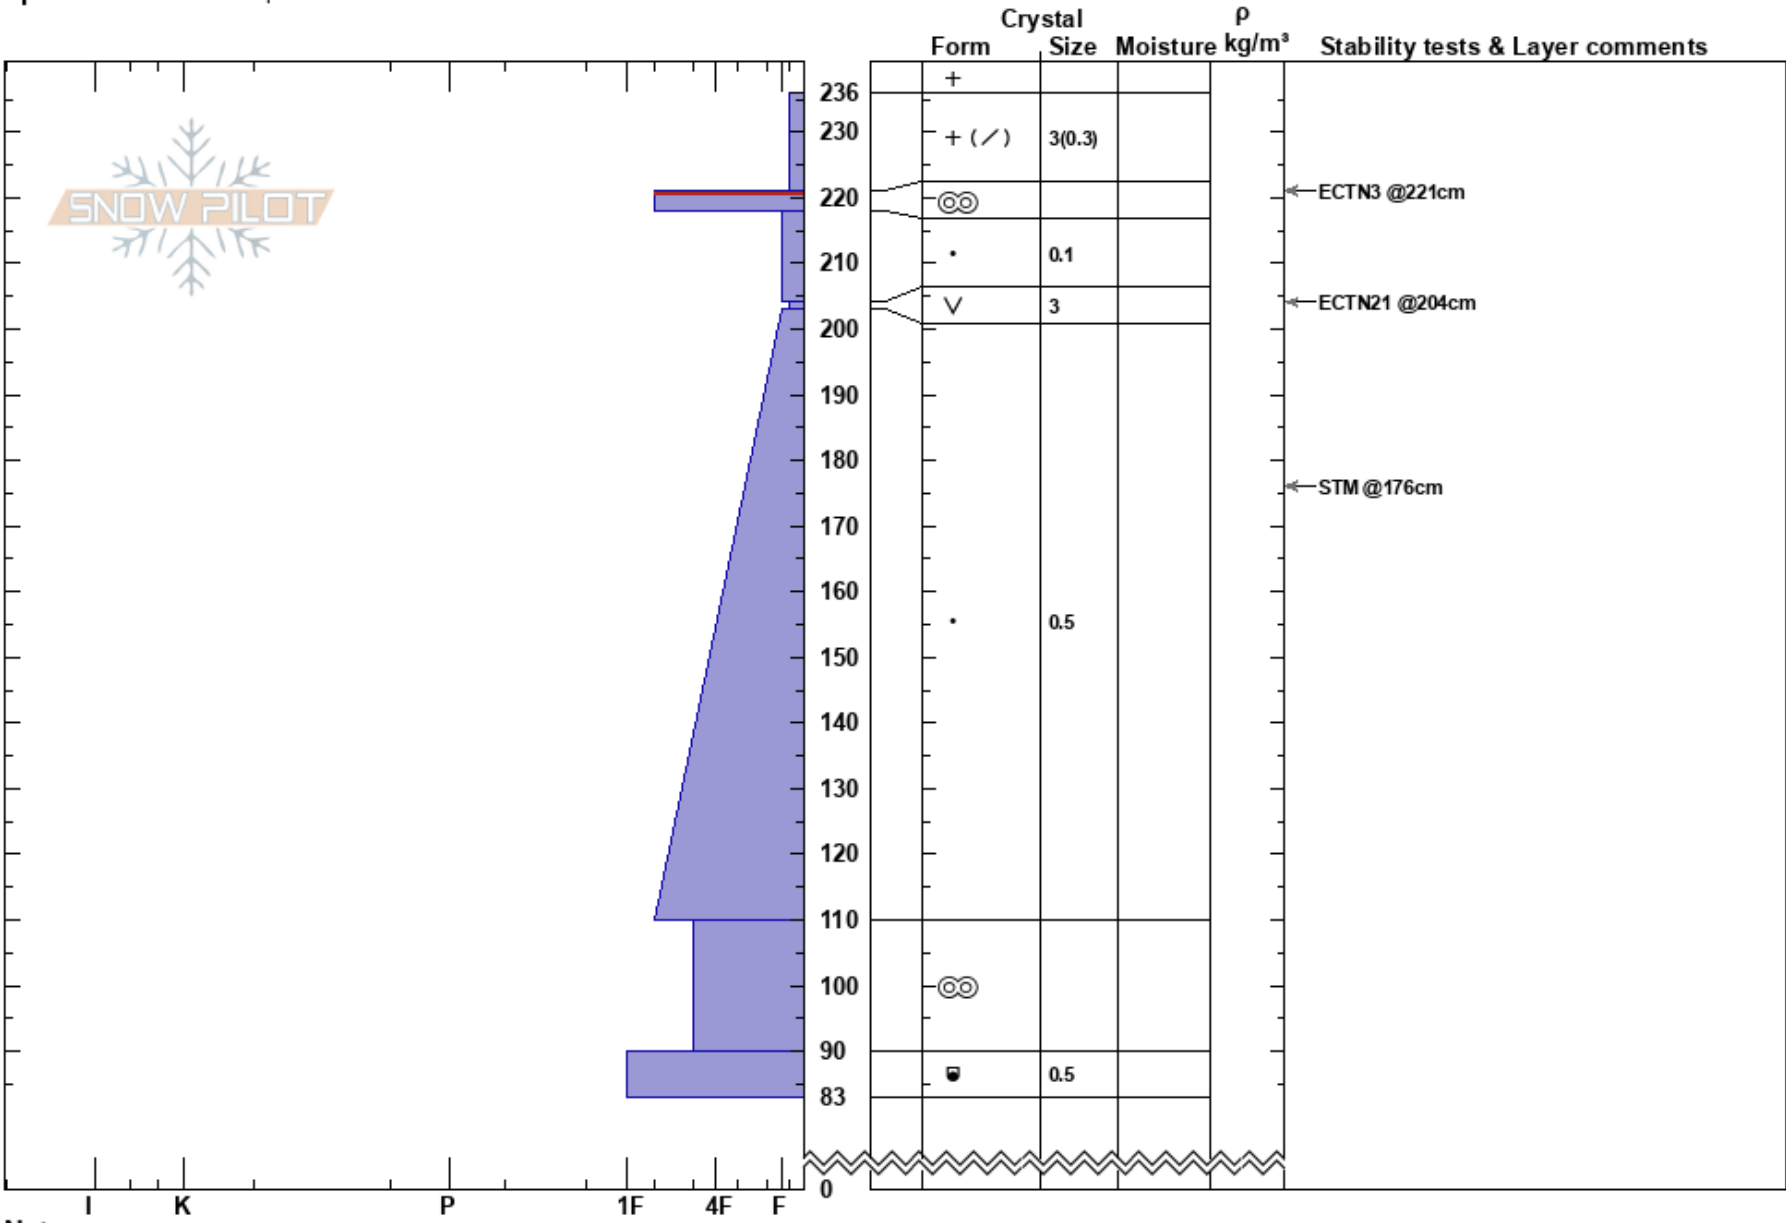

Red Mtn Middle
 Central Cascades, East
 WA
 Elevation: 5111 ft
 Aspect: SE
 Specifics: We skied slope

Payton Schiff
 01/11/2025 - 10:27am
 Co-ord: 10T 641091W 5249968N
 Slope Angle:
 Wind Loading: no

Stability: **HS:236**
 Air Temperature:
 Sky Cover: FEW
 Precipitation: NO
 Wind: NW Calm
 Layer Notes:
 221-218cm: Problematic layer